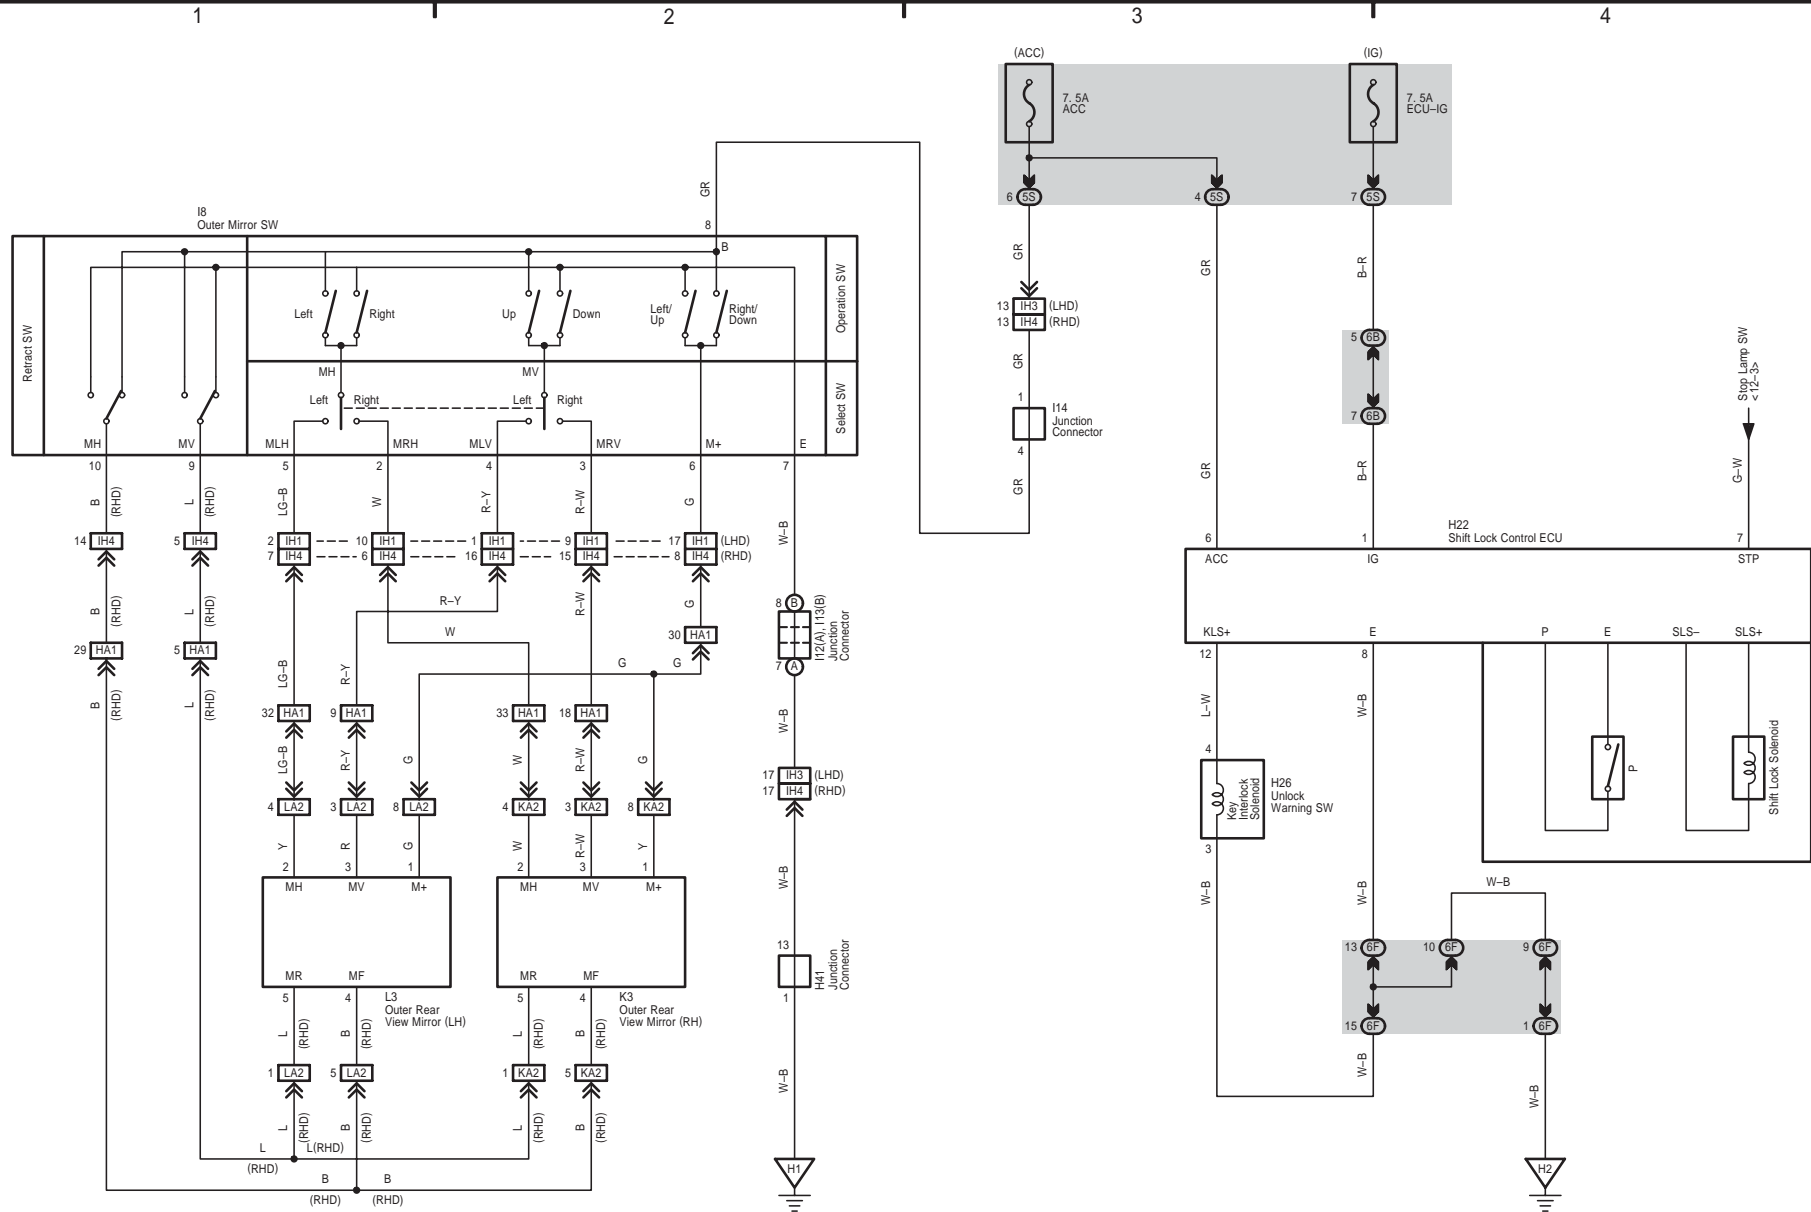

Remote Control Mirror

Shift Lock

HIACE (EWD622E)