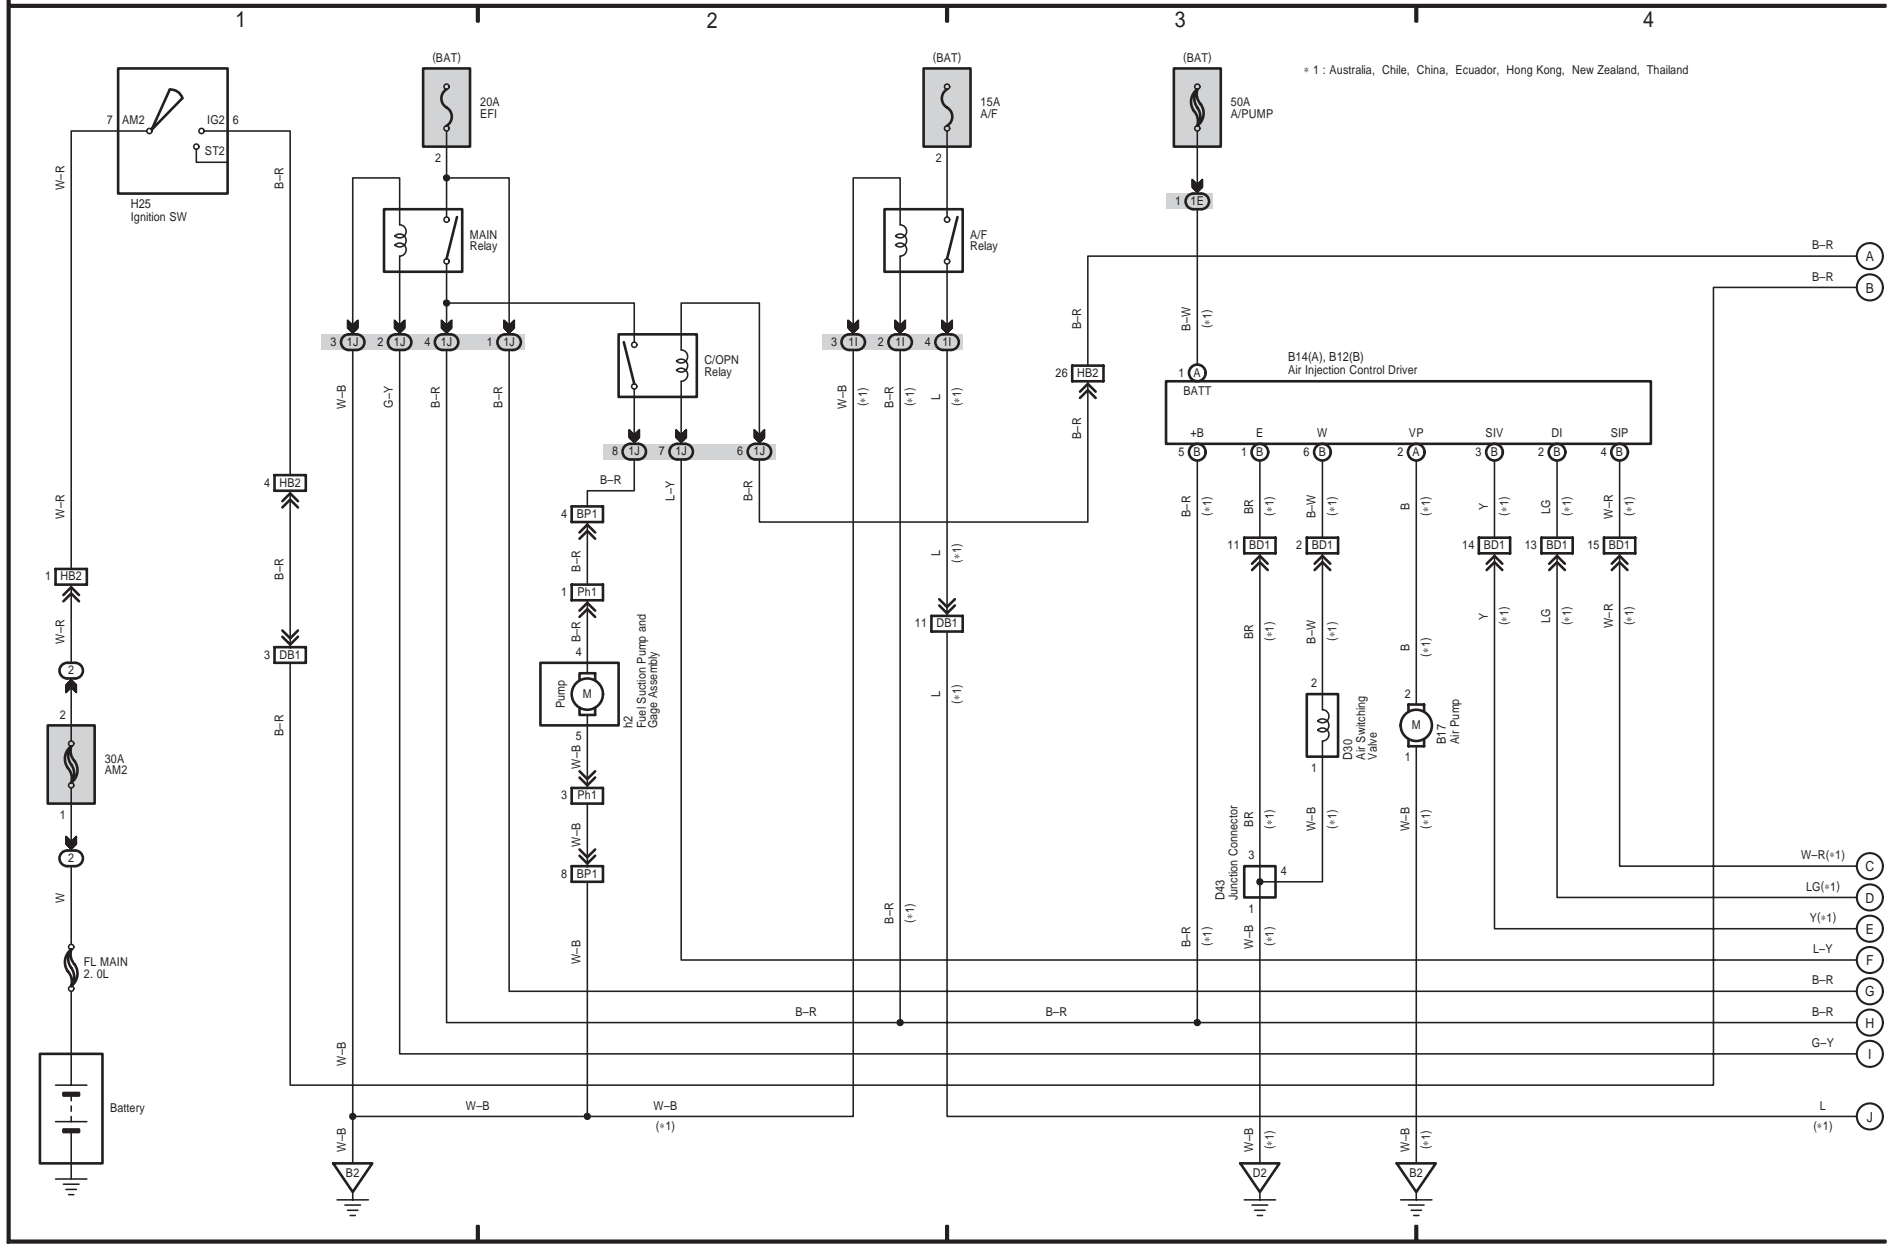

1 HIACE (Cont' d)

Power Source

5 6 7 8

HIACE (EWVD622E)

3 HIACE

HIACE (EWVD622E)

347

Engine Control (2TR-FE)

Engine Control (2TR-FE)

HIACE (EWWD622E)

+ 1: Australia, Chile, China, Ecuador, Hong Kong, New Zealand, Thailand
 + 2: Costa Rica, Egypt, El Salvador, G. C. C., Guatemala, Honduras, Malaysia, Nicaragua, Panama, Peru, Russia, South Africa, Ukraine, Vietnam
 + 3: Except +1, Except +2
 + 4: Shielded