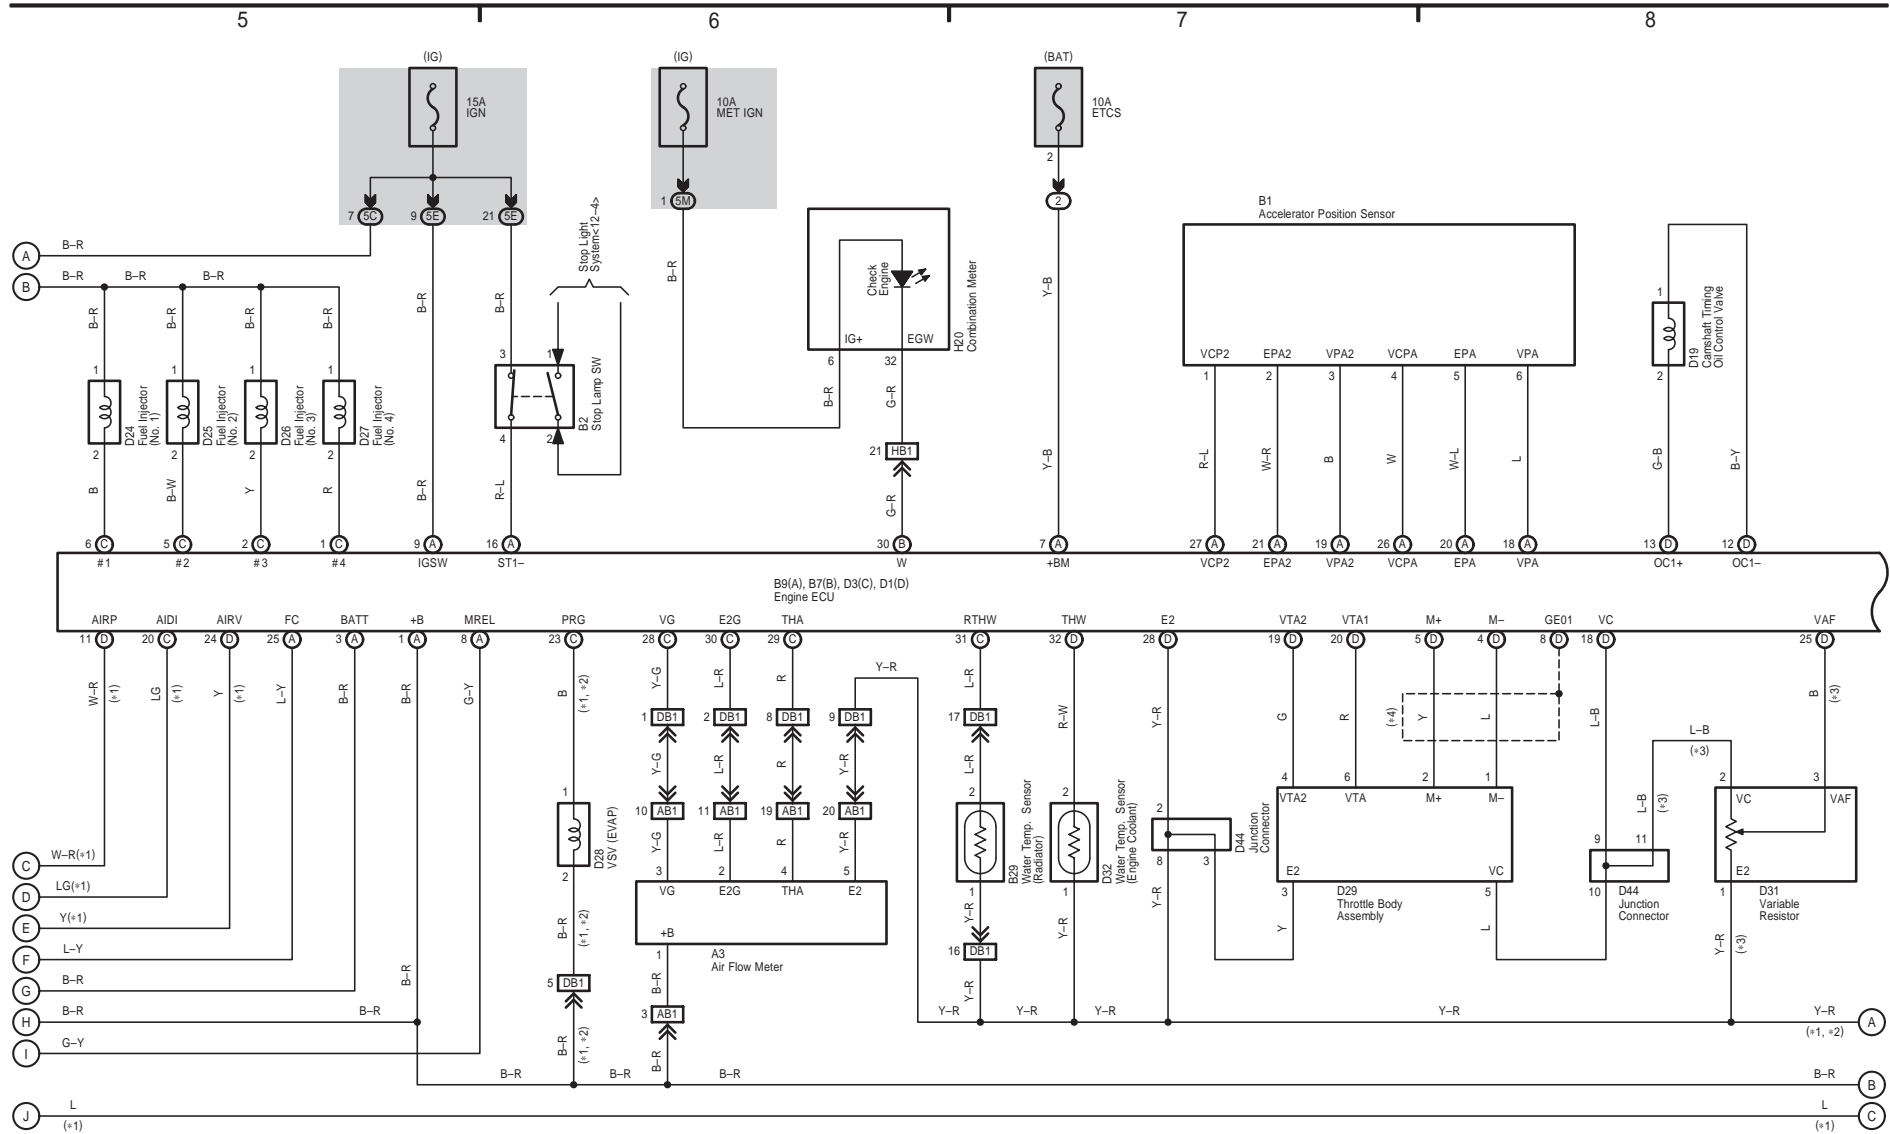

Engine Control (2TR-FE)

HIACE (EWWD622E)

+ 1: Australia, Chile, China, Ecuador, Hong Kong, New Zealand, Thailand
 + 2: Costa Rica, Egypt, El Salvador, G. C. C., Guatemala, Honduras, Malaysia, Nicaragua, Panama, Peru, Russia, South Africa, Ukraine, Vietnam
 + 3: Except +1, Except +2
 + 4: Shielded