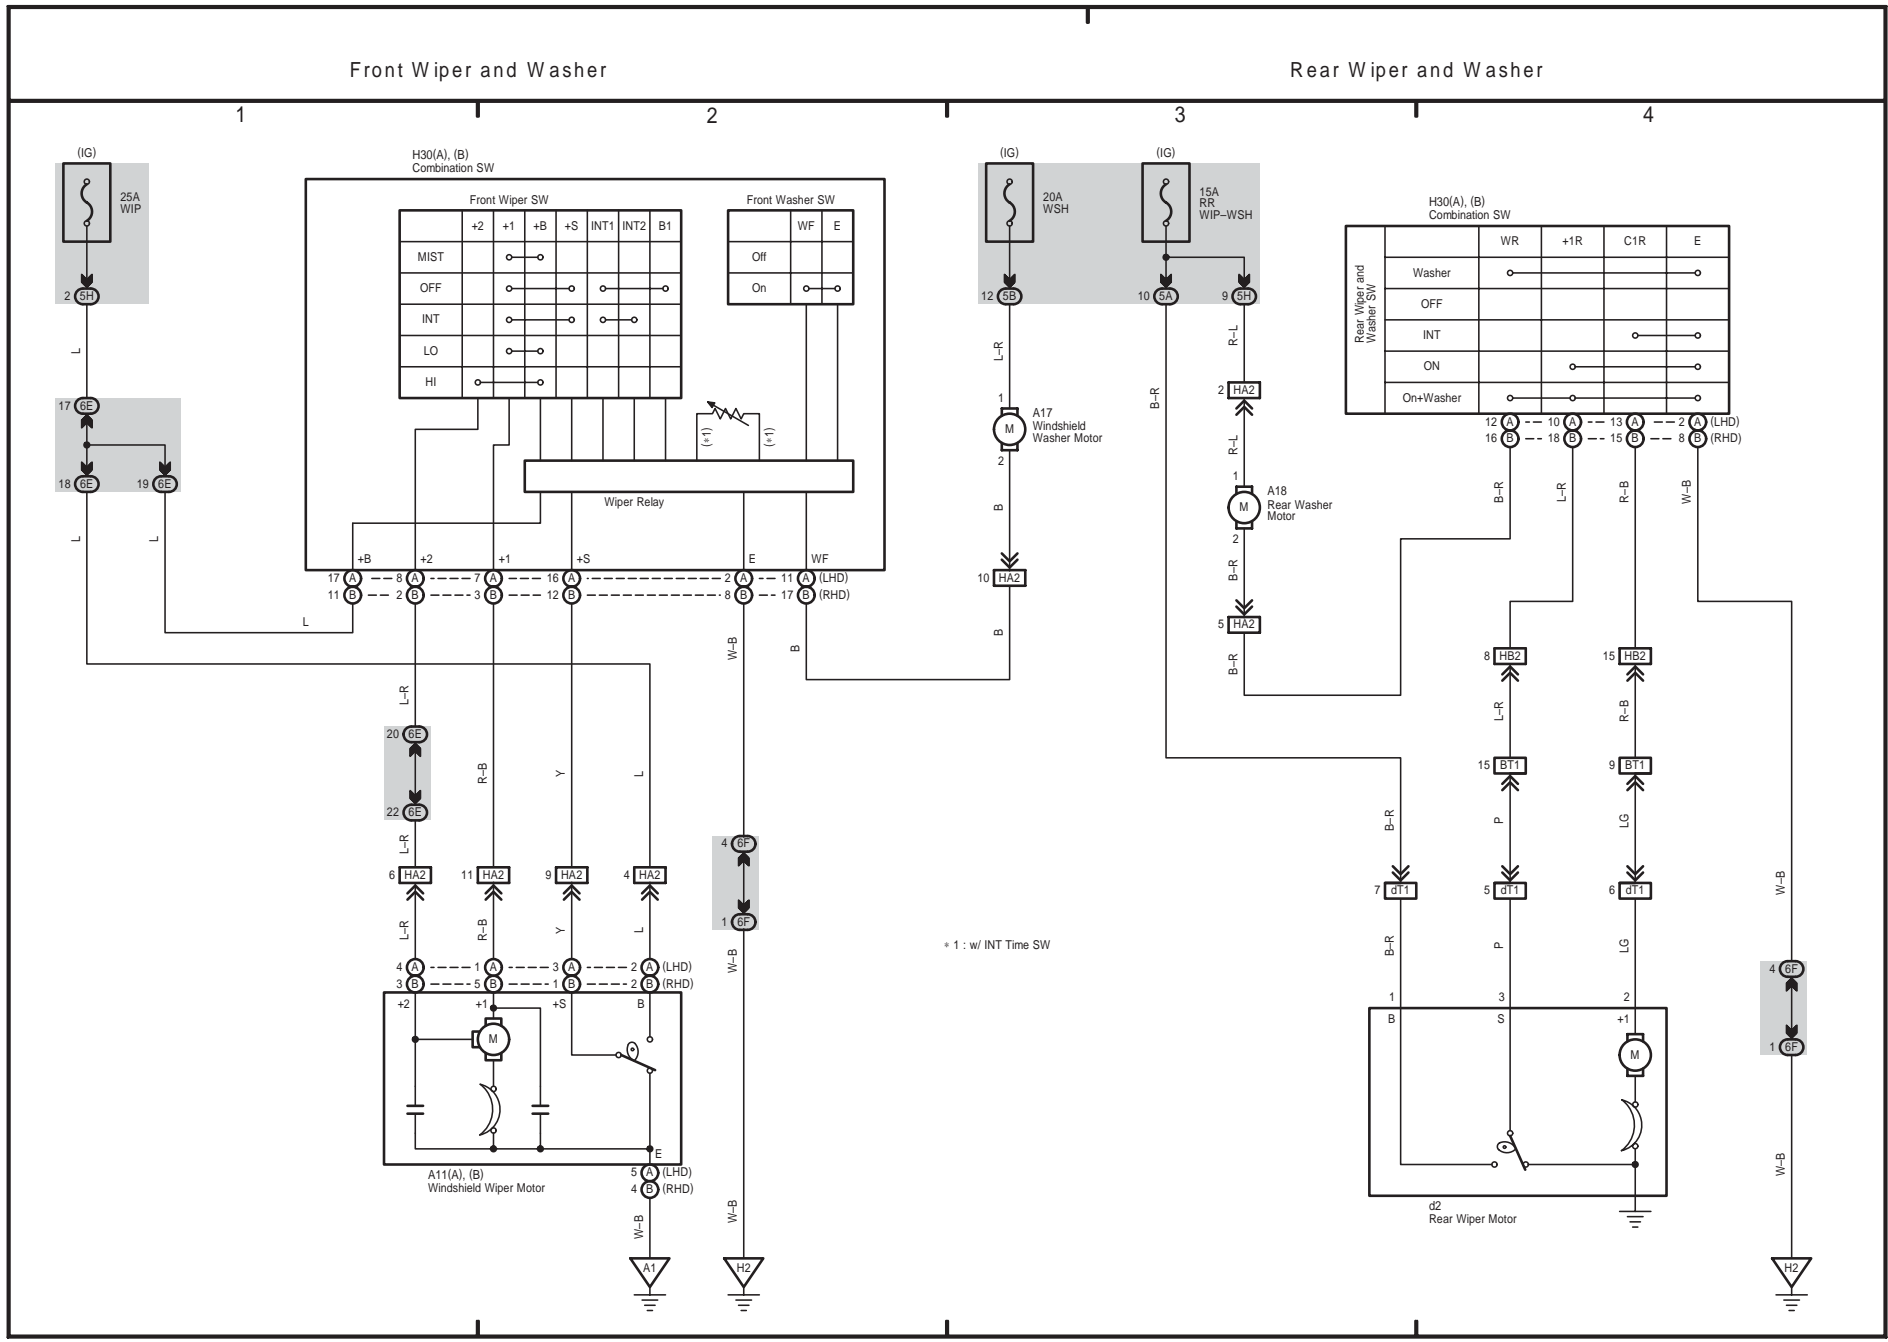

HIACE (EWVD622E)

Remote Control Mirror

Shift Lock

HIACE (EWD622E)

22 HIACE

Power Window (LHD)

Power Window (RHD)

24 HIACE