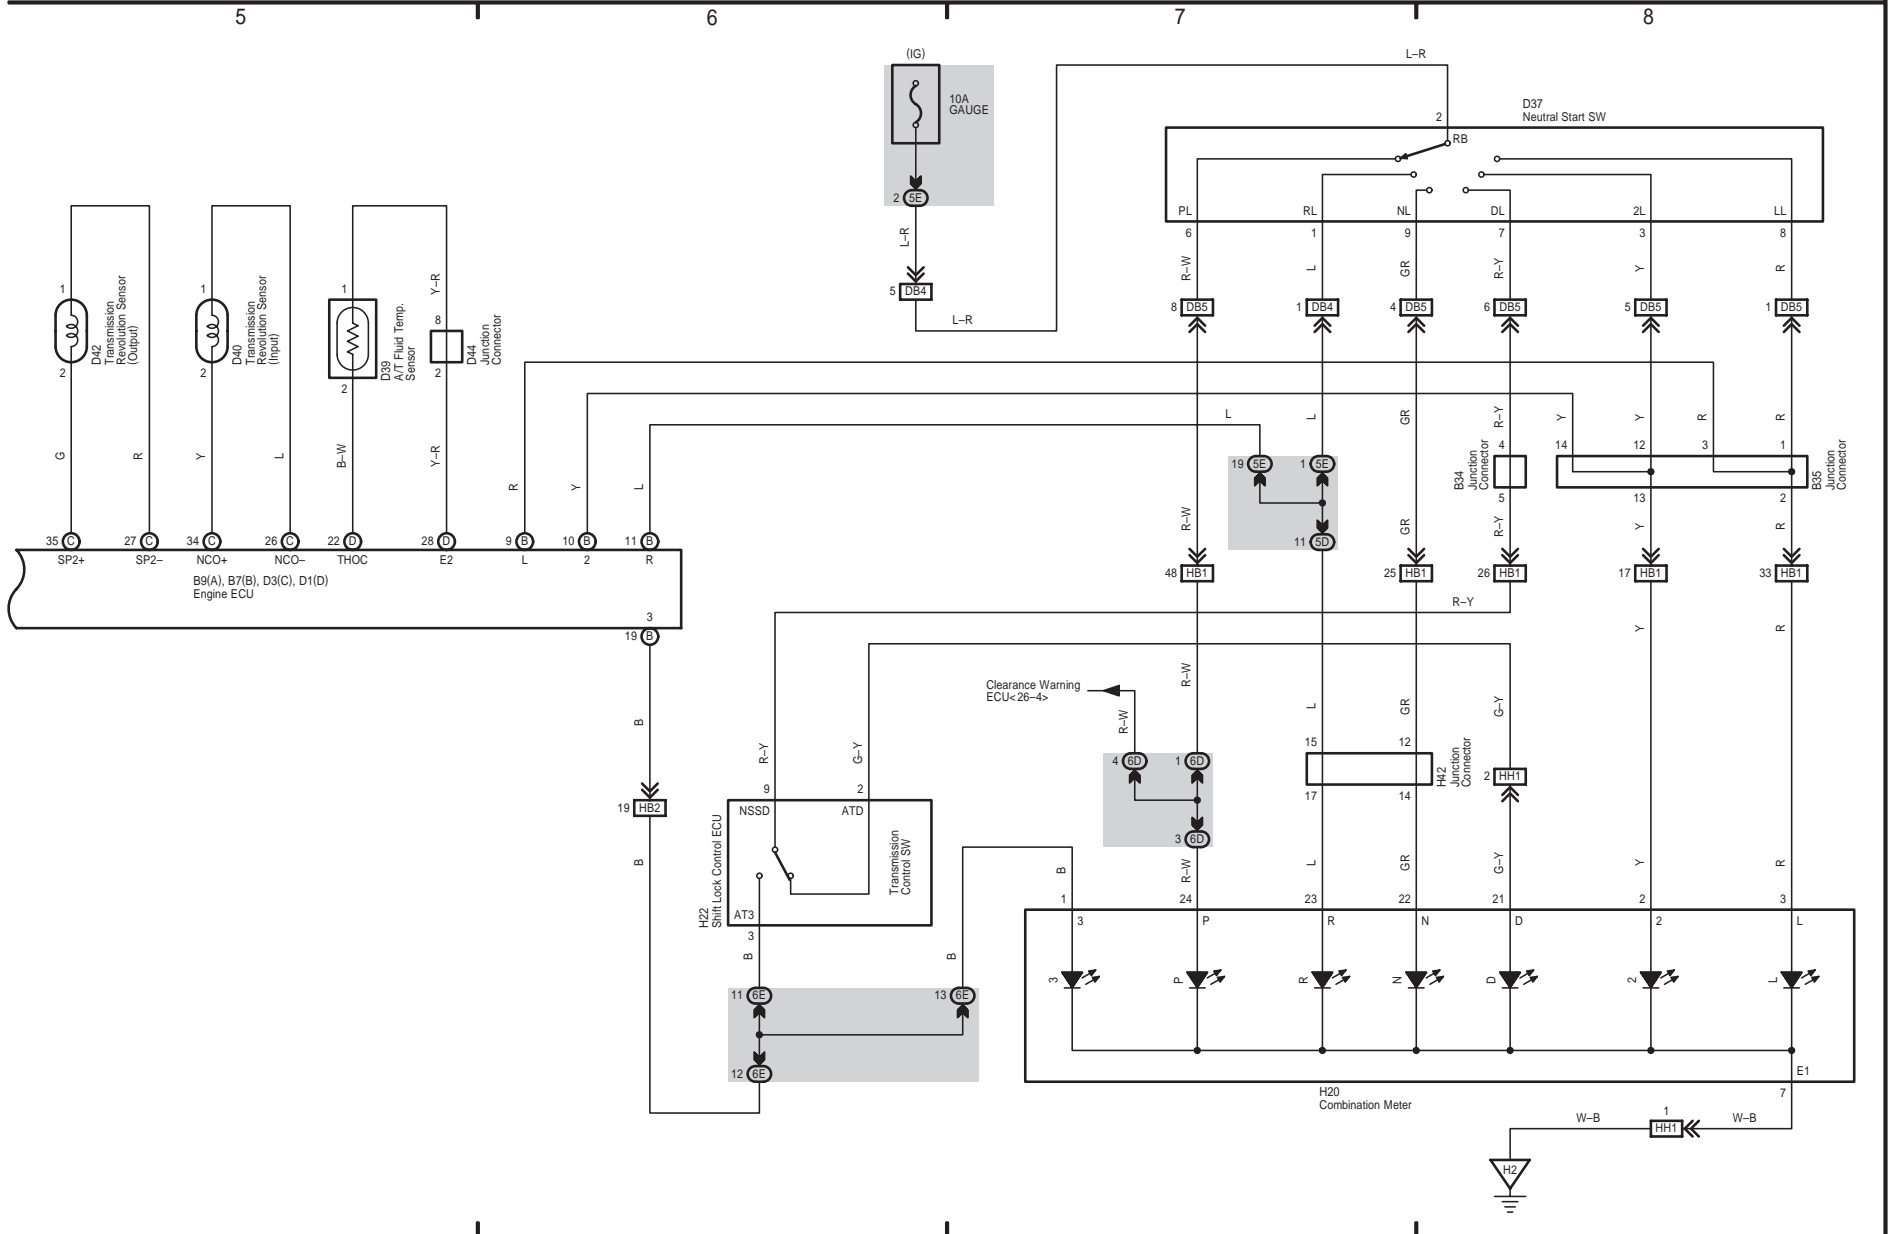

ECT and A/T Indicator (2TR-FE)

HIACE (EWD622E)