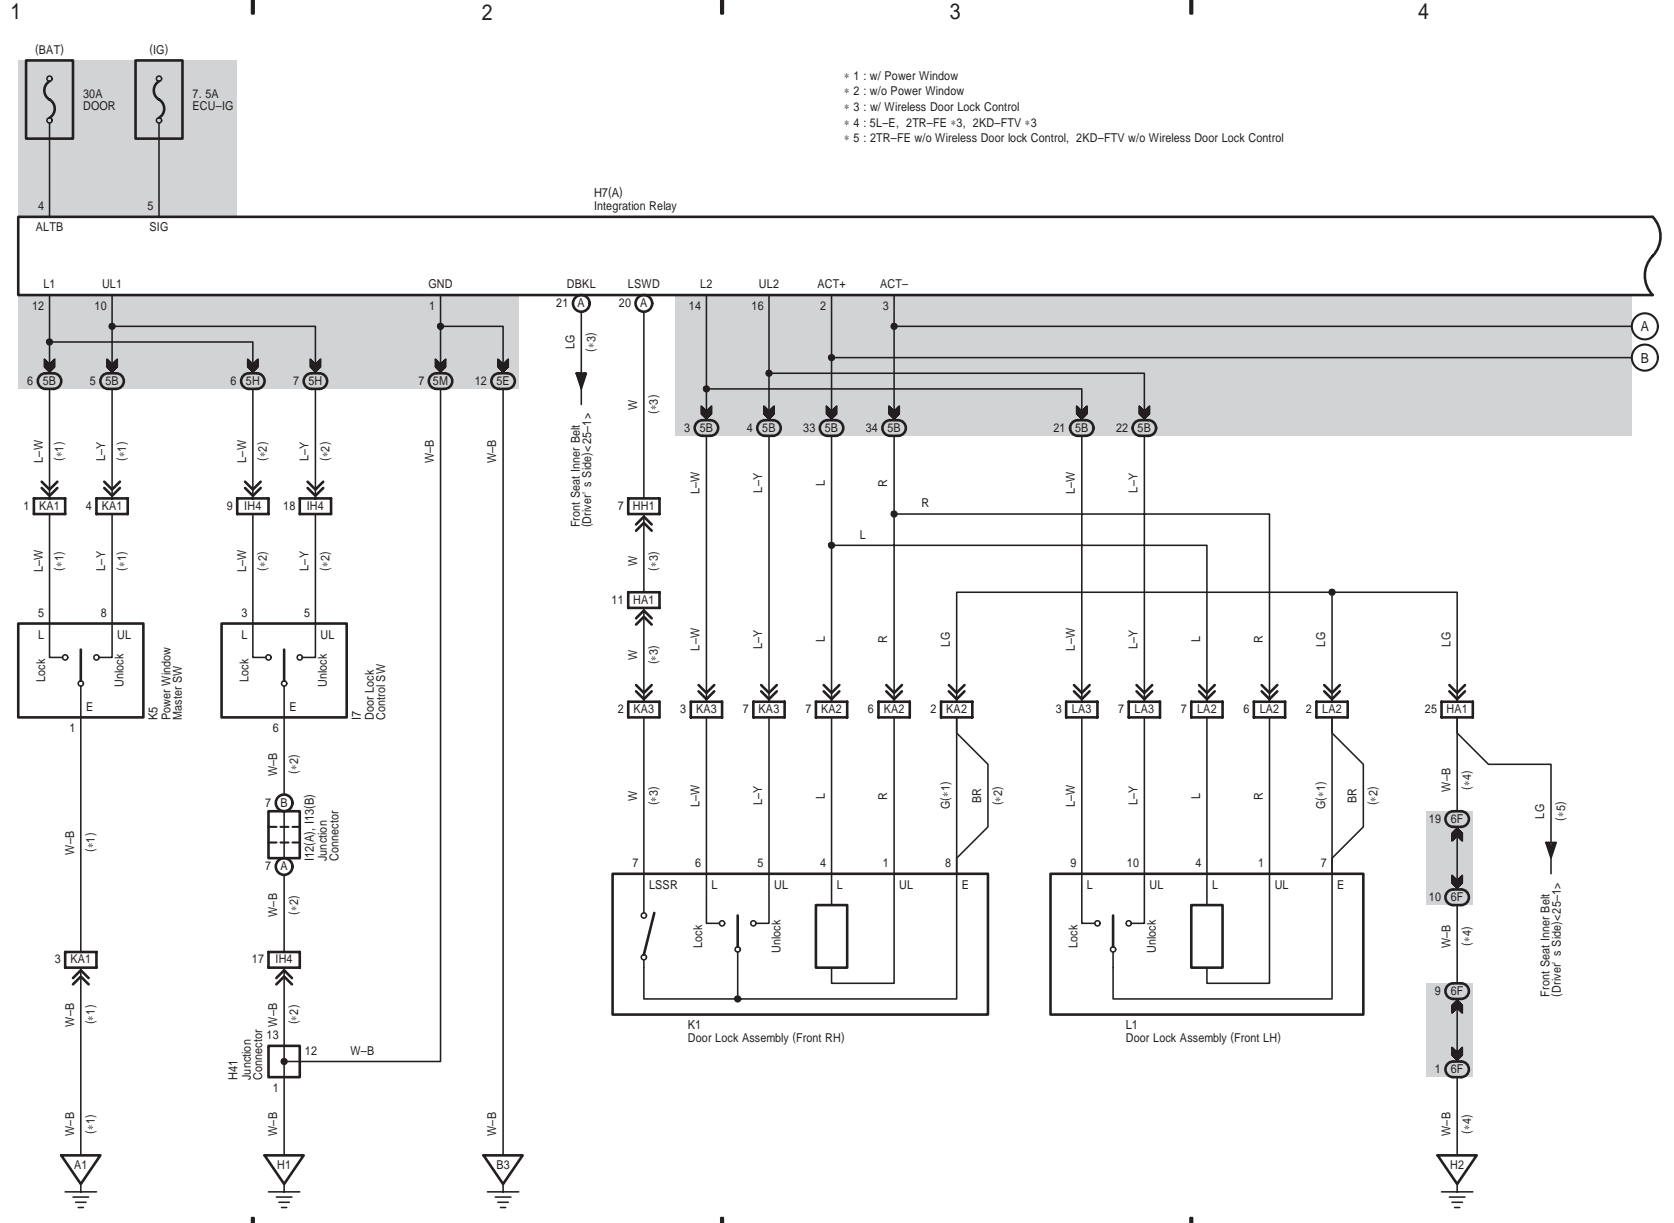

7

8

* 3 : w/ Wireless Door Lock Control

HIACE (EWVD622E)

Door Lock Control (RHD)

HIACE (EWD622E)

Door Lock Control (RHD)

Wireless Door Lock Control (RHD)