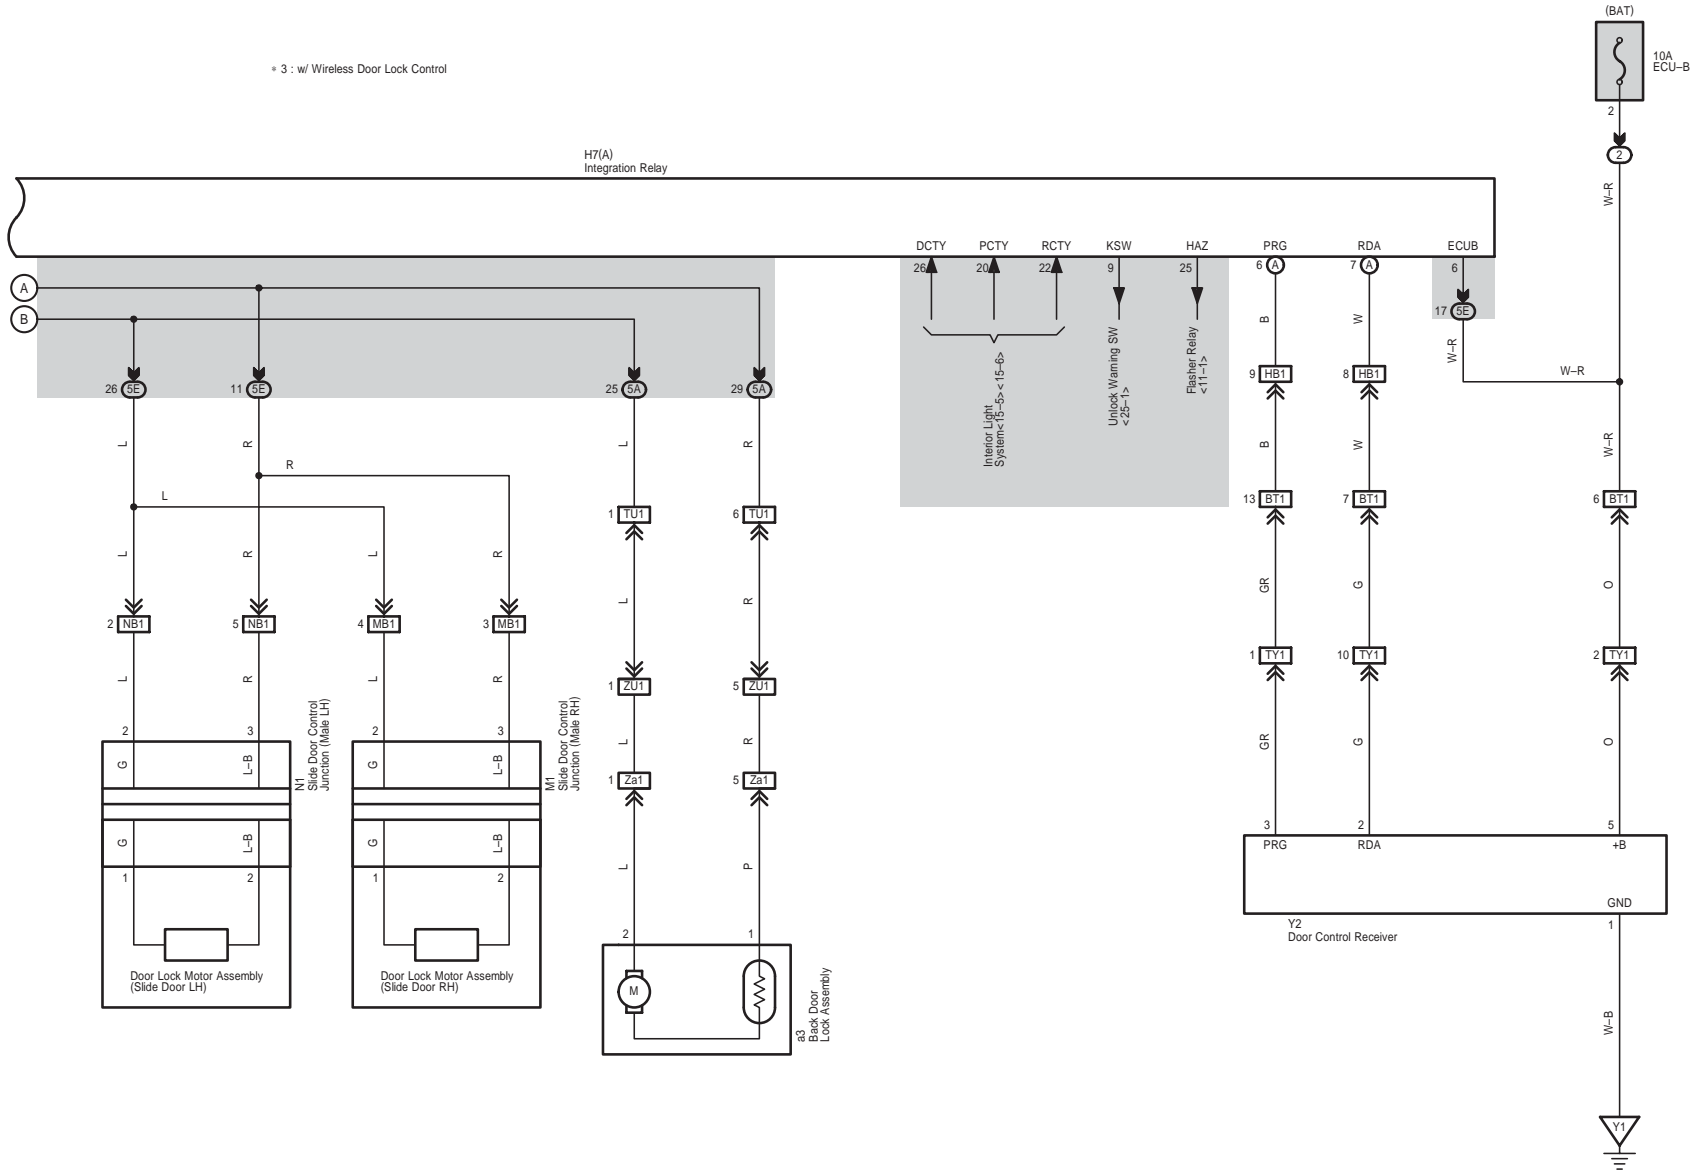

Door Lock Control (LHD)

Wireless Door Lock Control (LHD)

5

6

7

8

* 3 : w/ Wireless Door Lock Control

HIACE (EWVD622E)