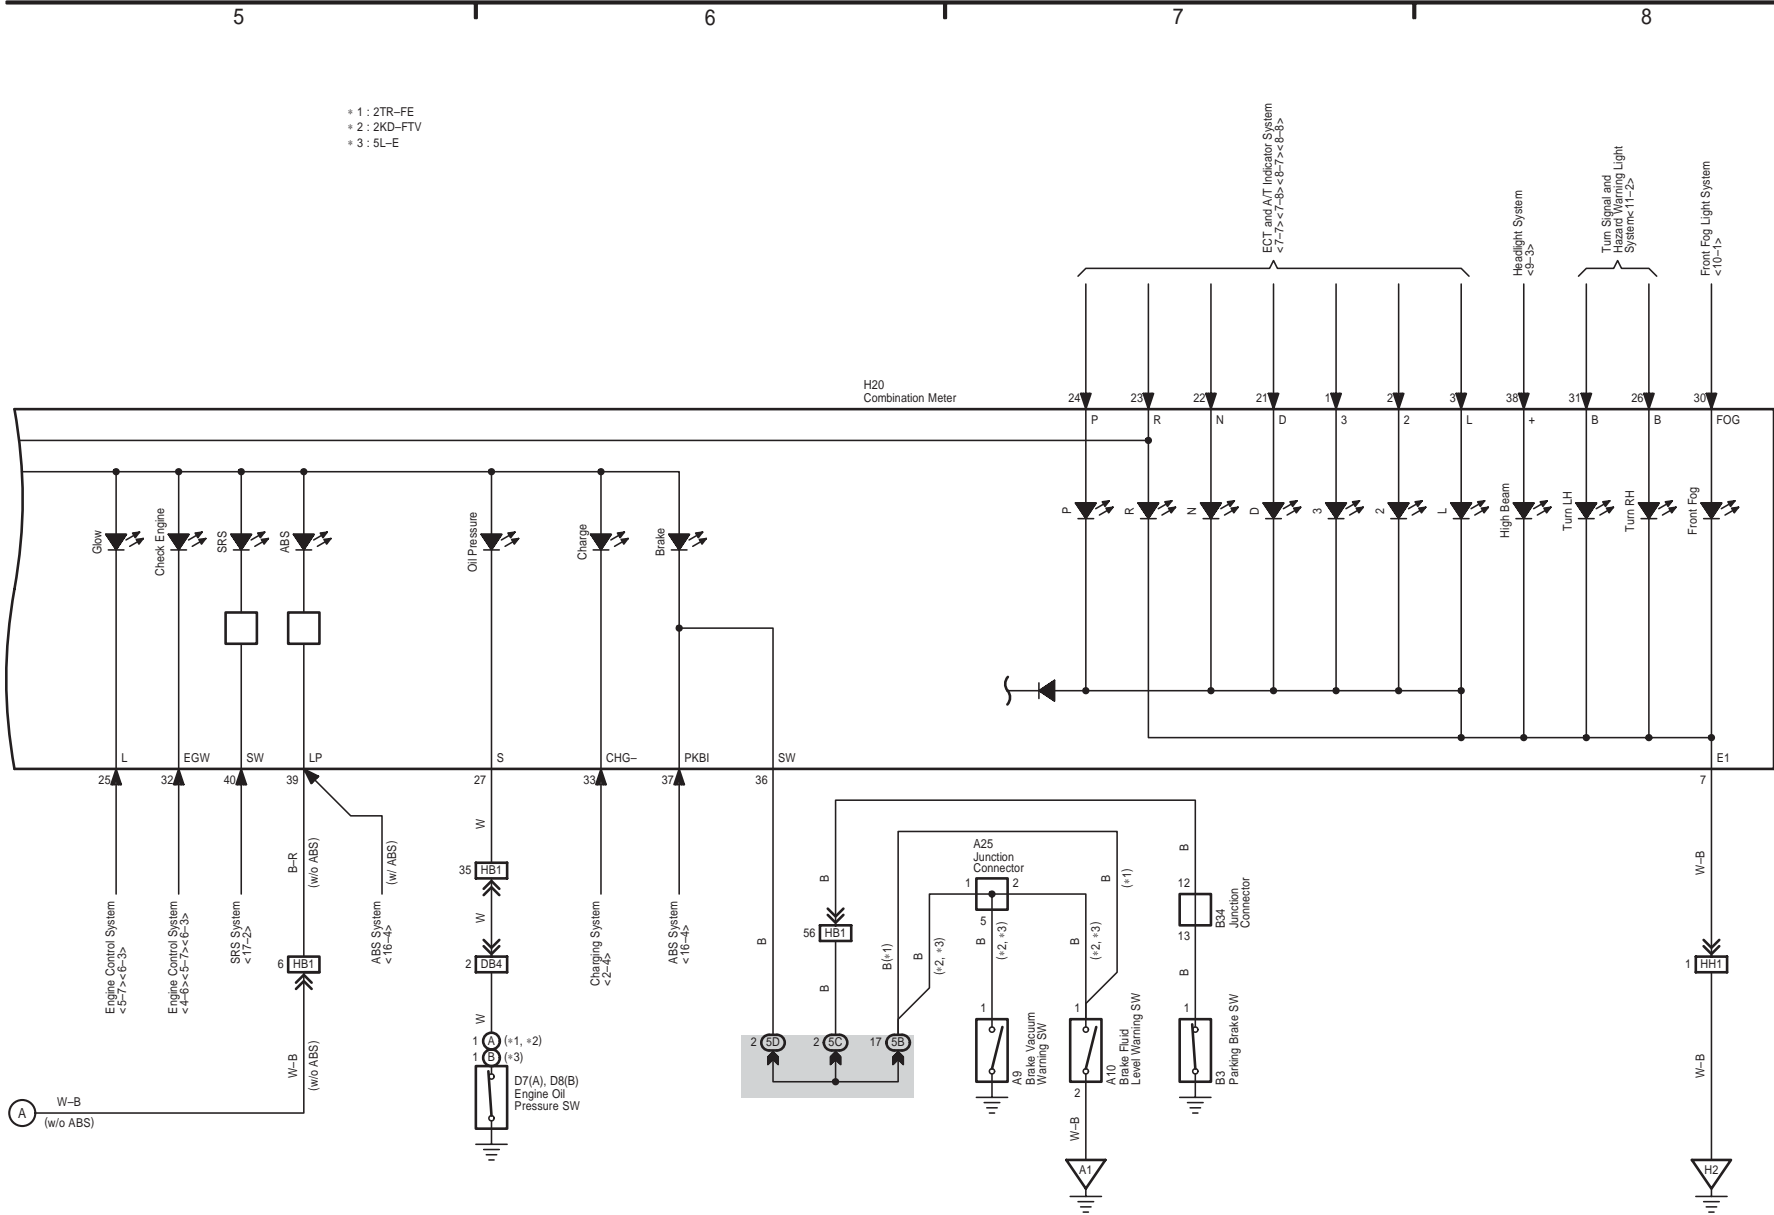

Combination Meter and Clock

- 1 : 2TR-FE
- 2 : 2KD-FTV
- 3 : 5L-E

HIACE (EWVD622E)