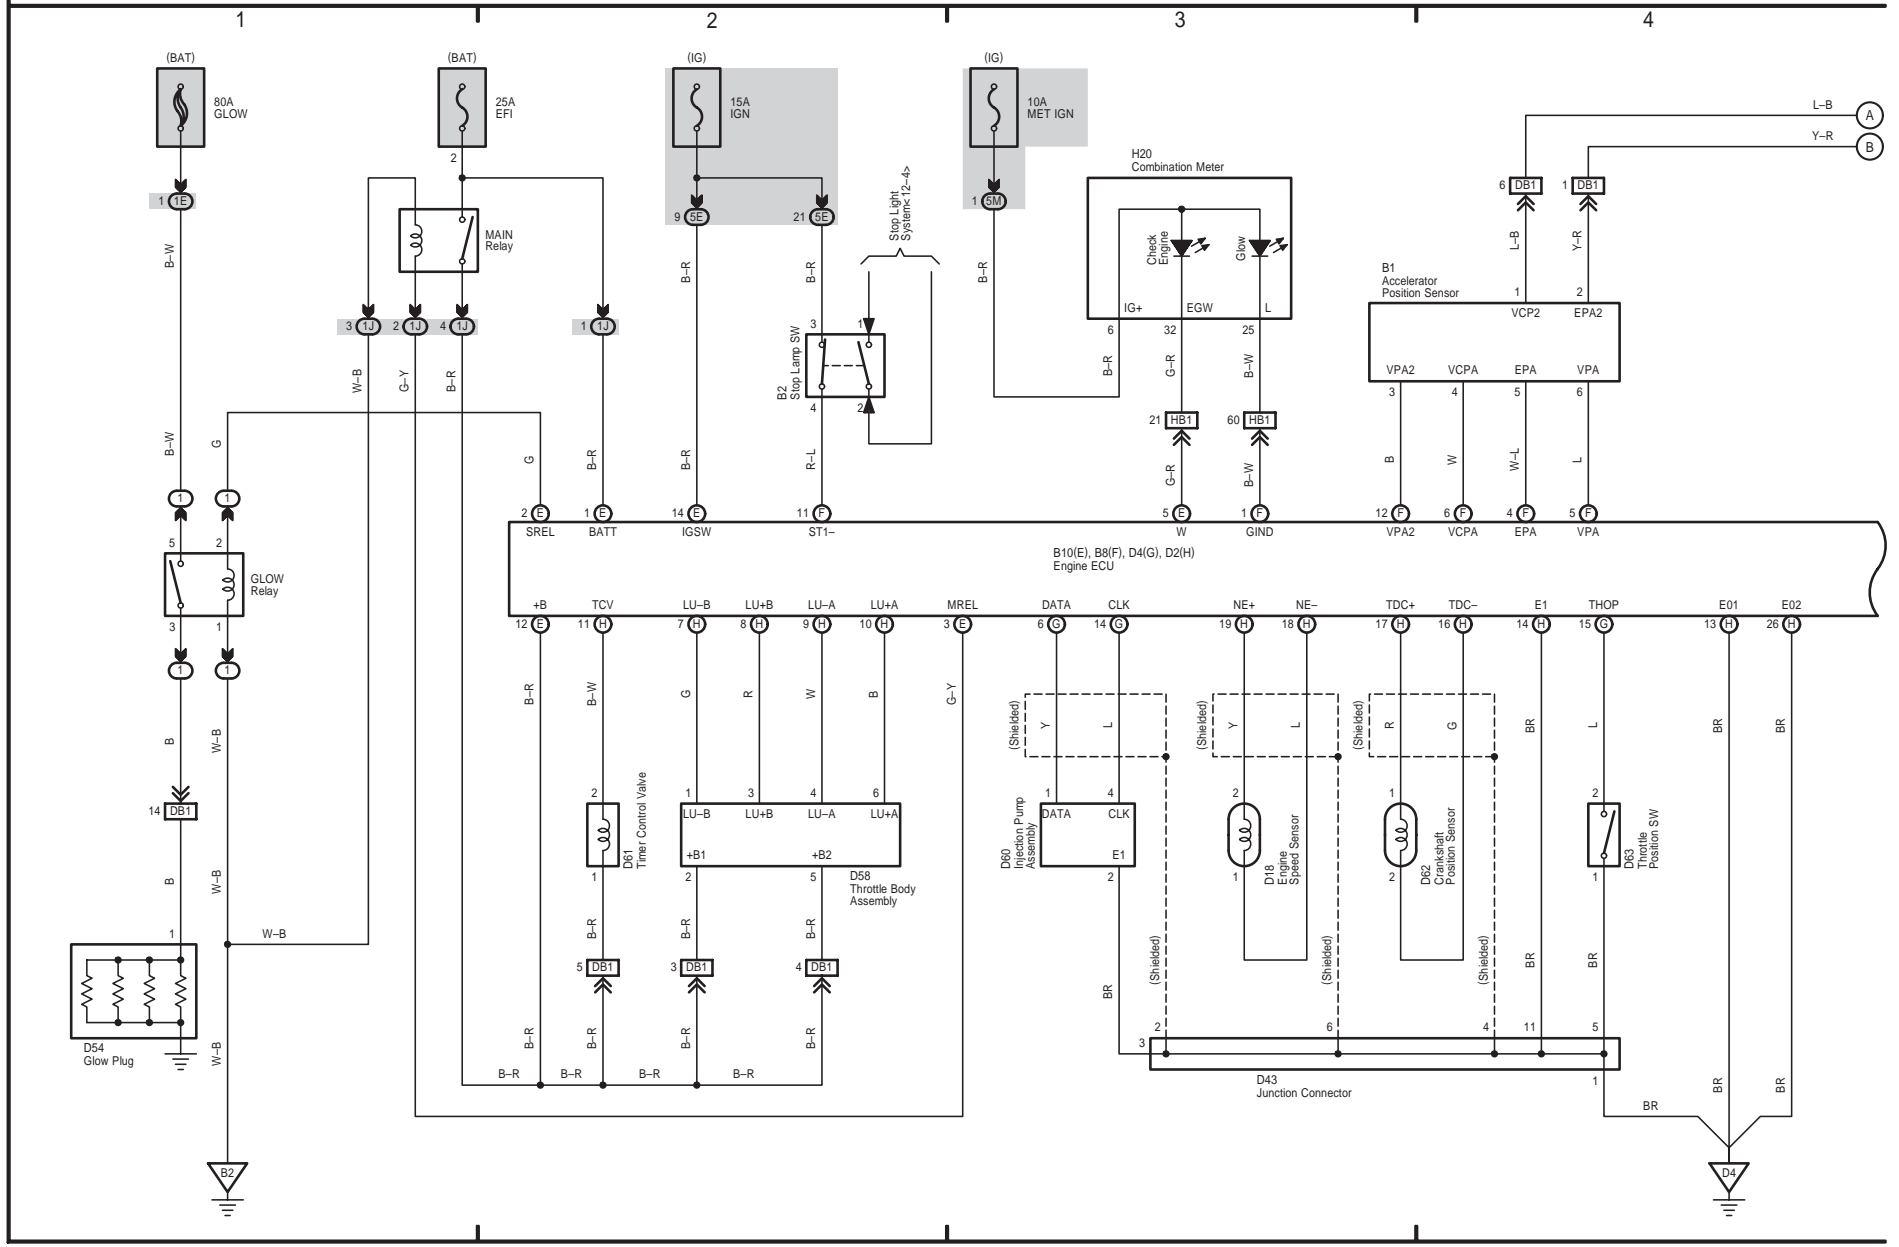

Engine Control (5L-E)