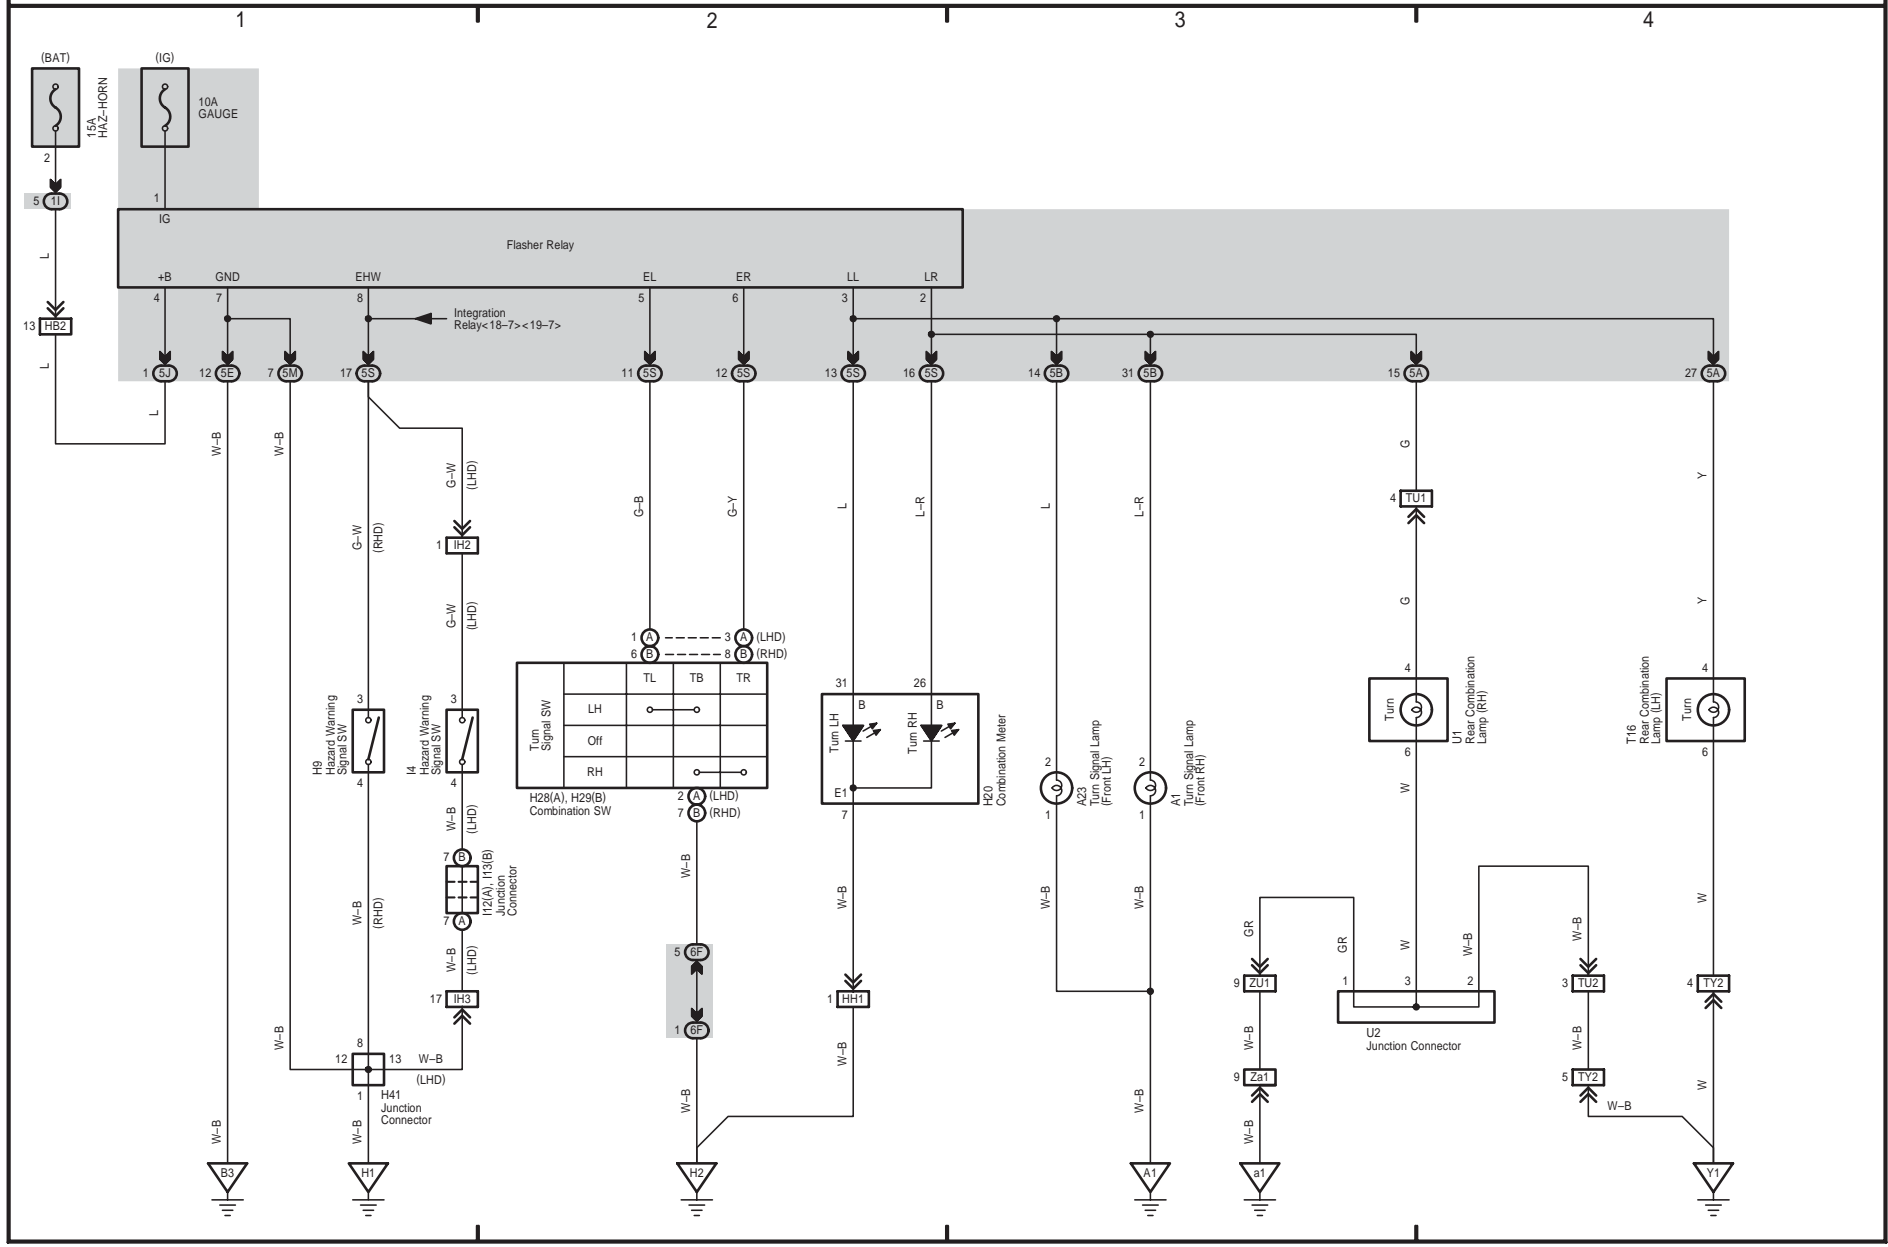

* 1 : Narrow Standard Roof
* 2 : Except #1

HIACE (EWD622E)

11 HIACE

Turn Signal and Hazard Warning Light

13 HIACE

M OVERALL ELECTRICAL WIRING DIAGRAM

Illumination

HIACE (EWVD622E)