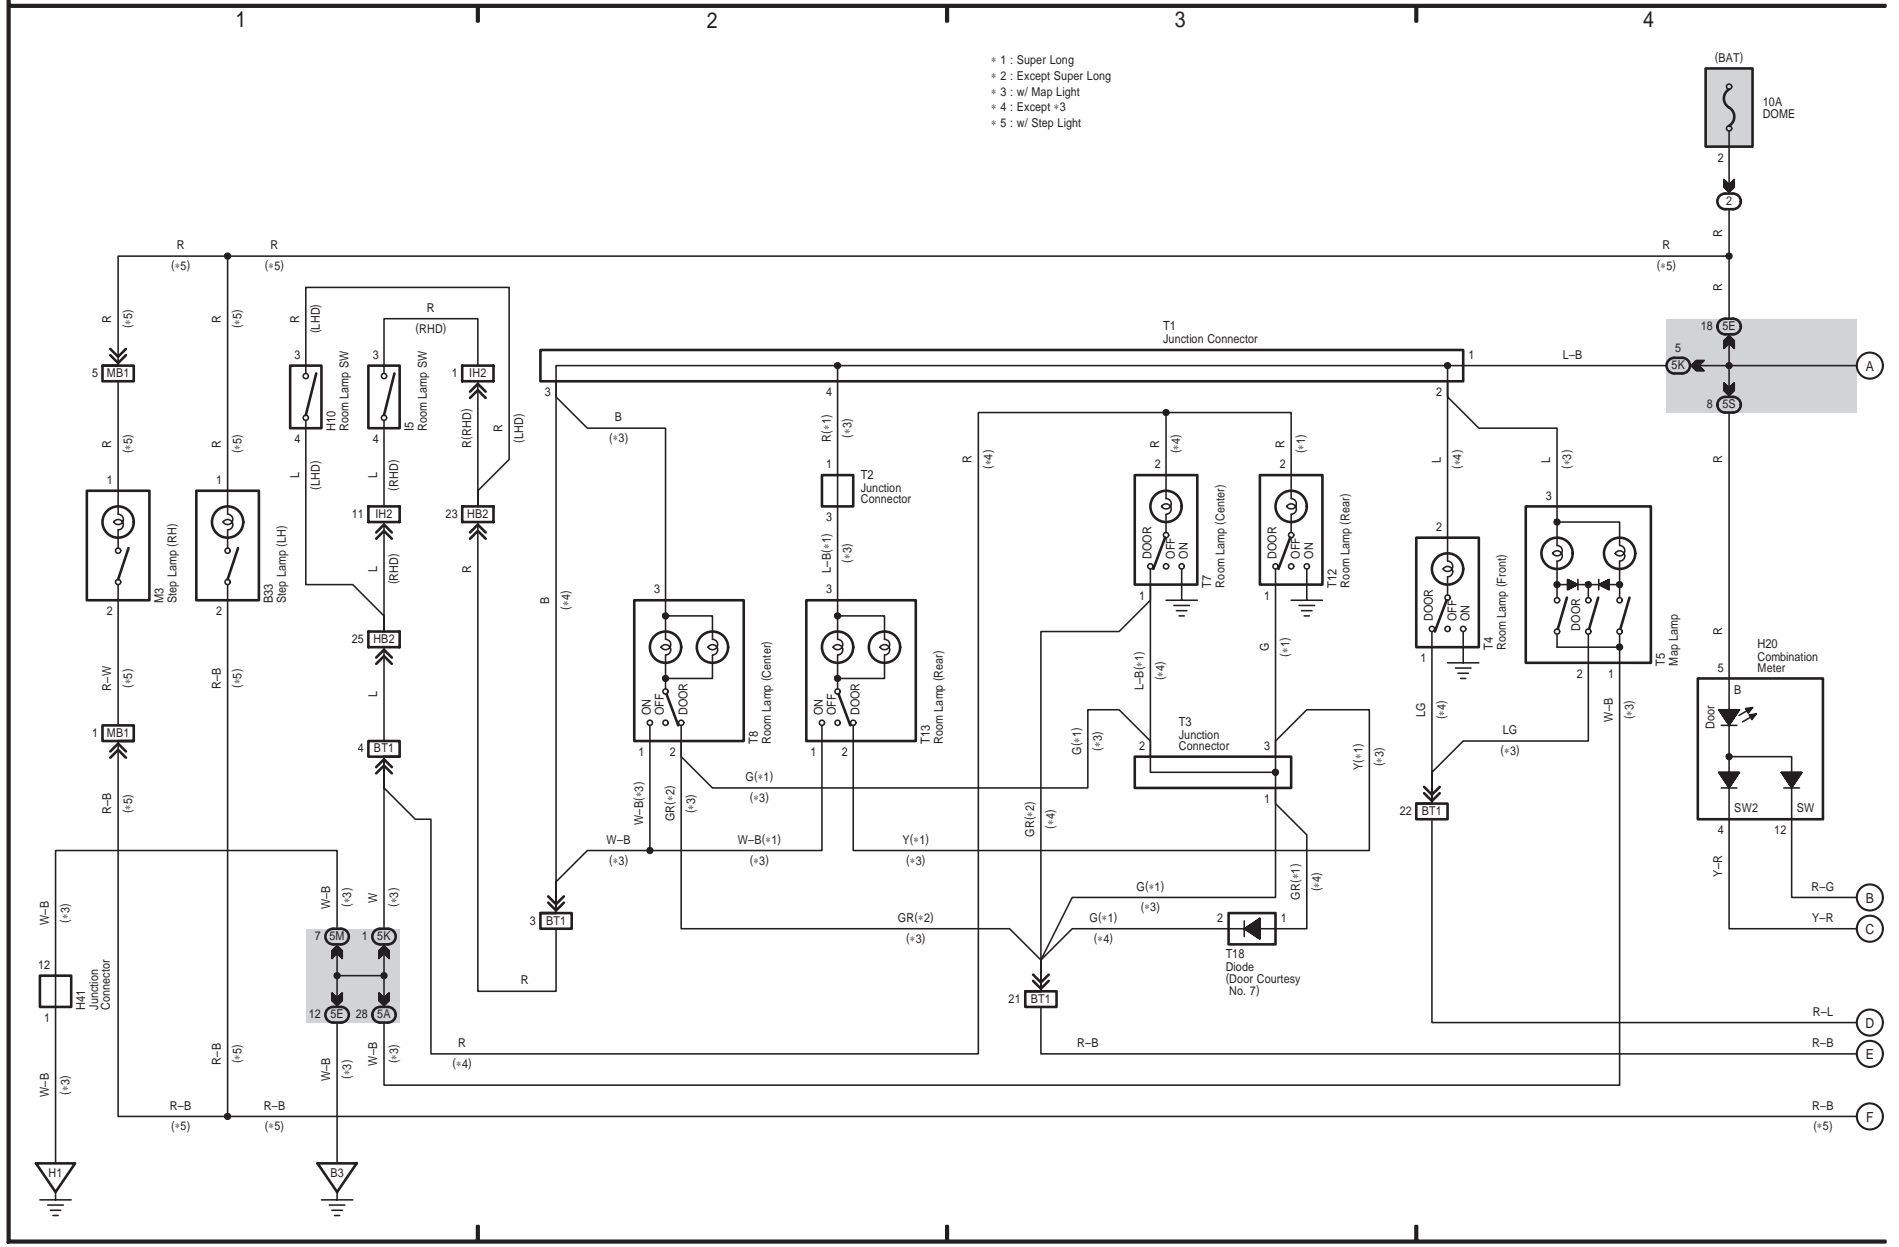

Interior Light