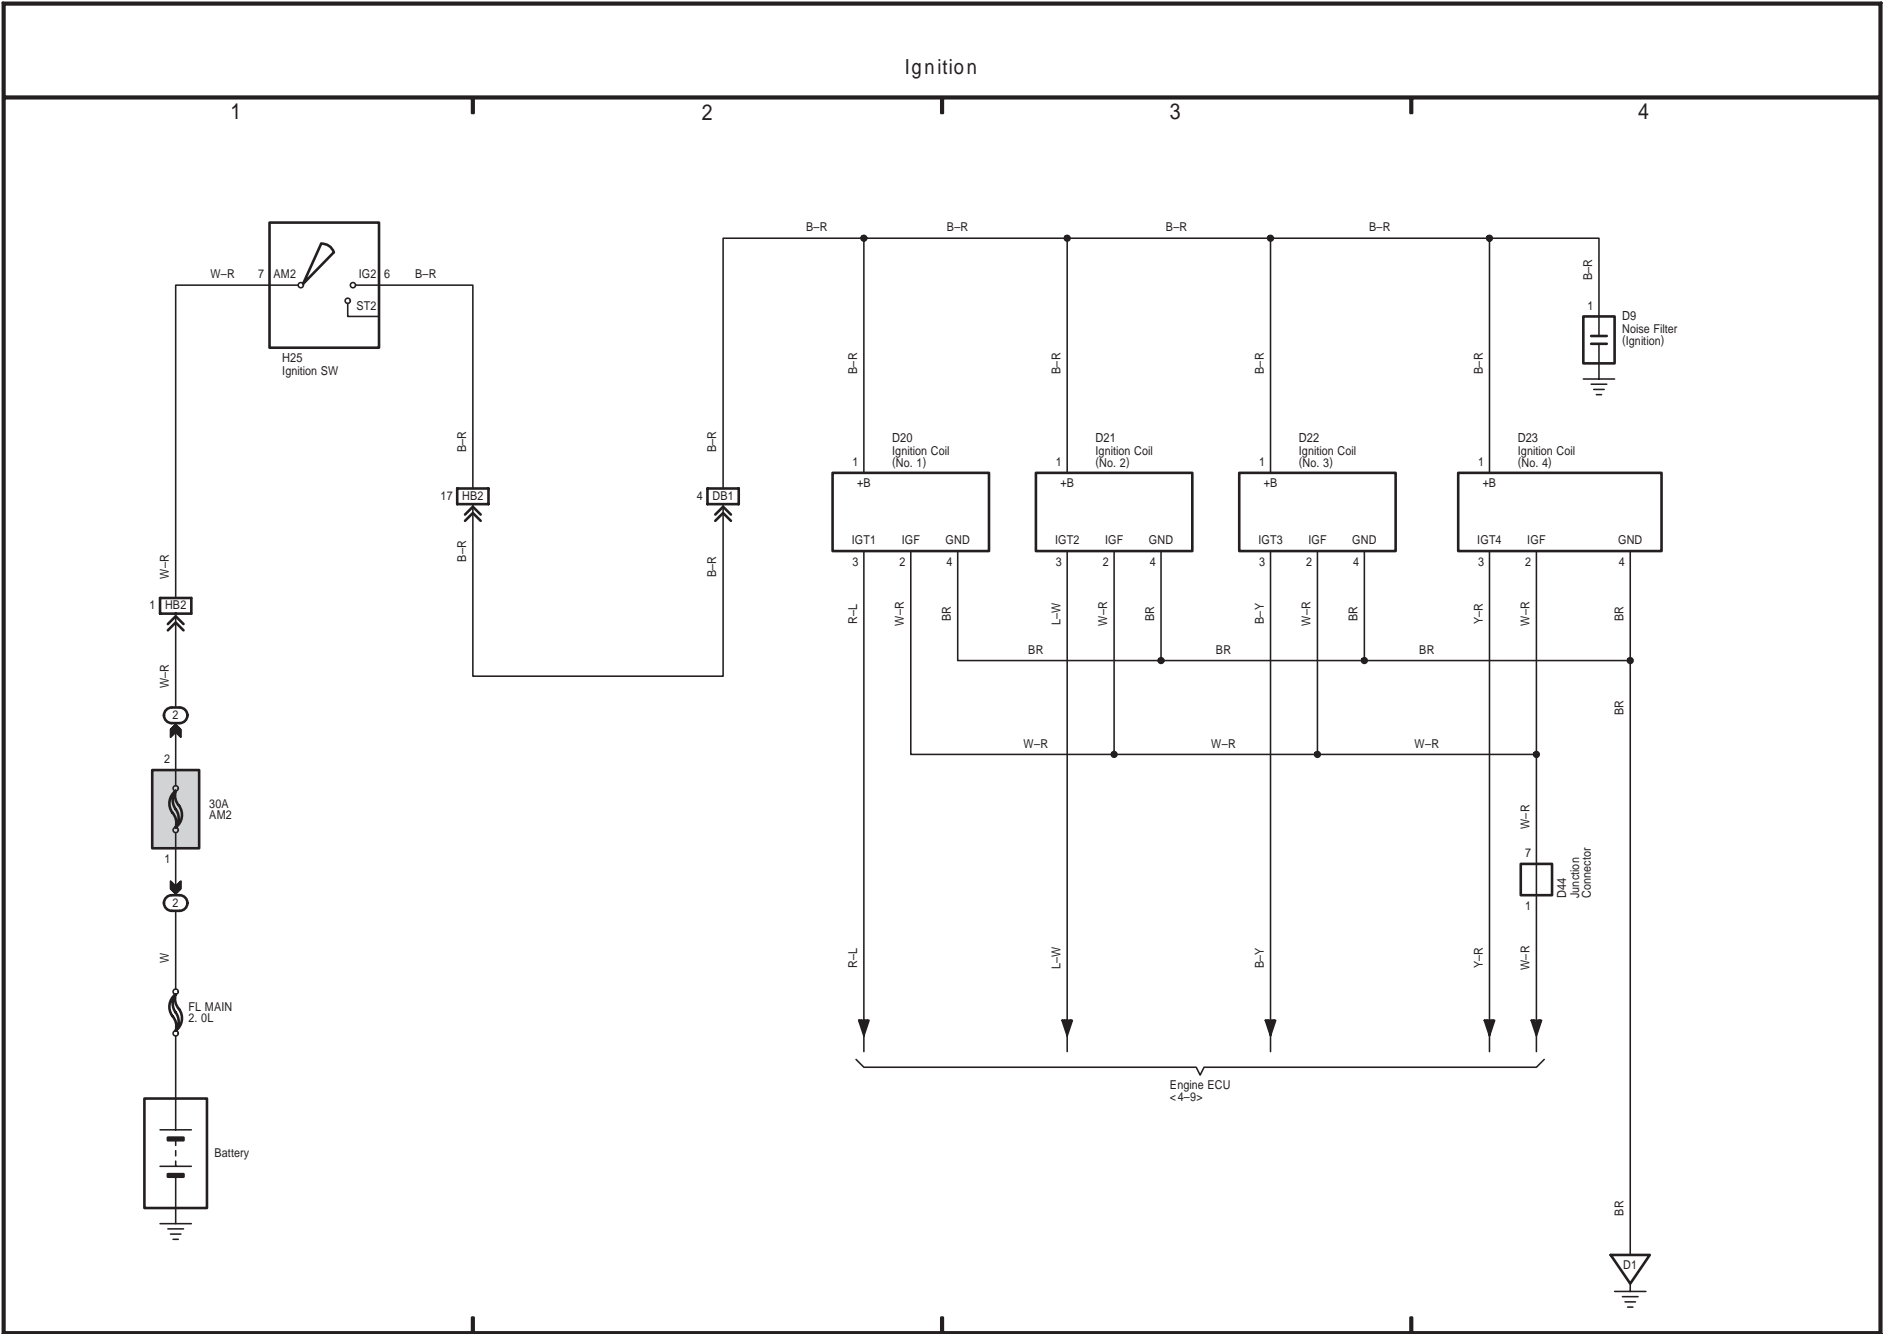

3 HIACE

HIACE (EWVD622E)

347