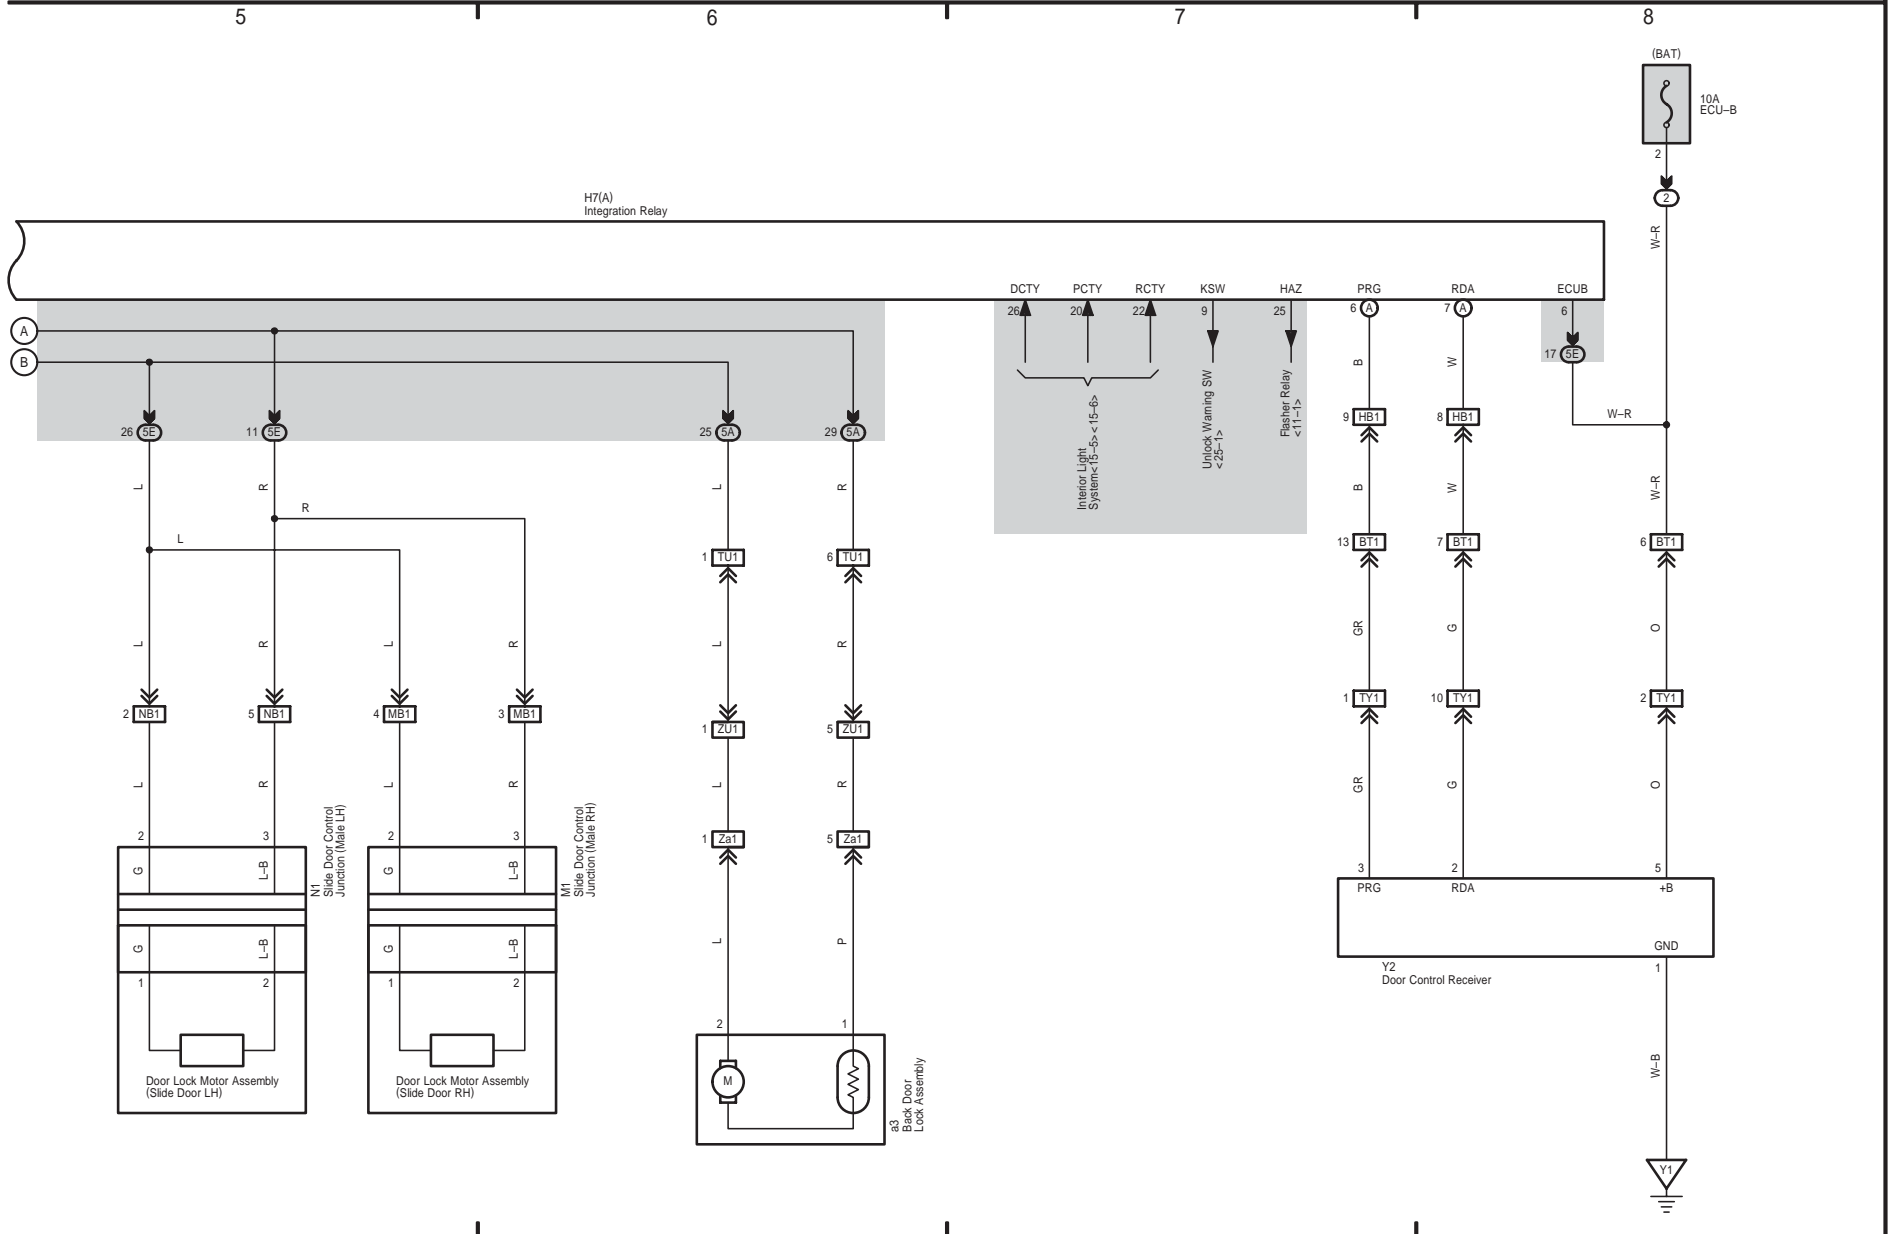

7

8

* 3 : w/ Wireless Door Lock Control

HIACE (EWVD622E)

Door Lock Control (RHD)

HIACE (EWD622E)

Door Lock Control (RHD)

Wireless Door Lock Control (RHD)