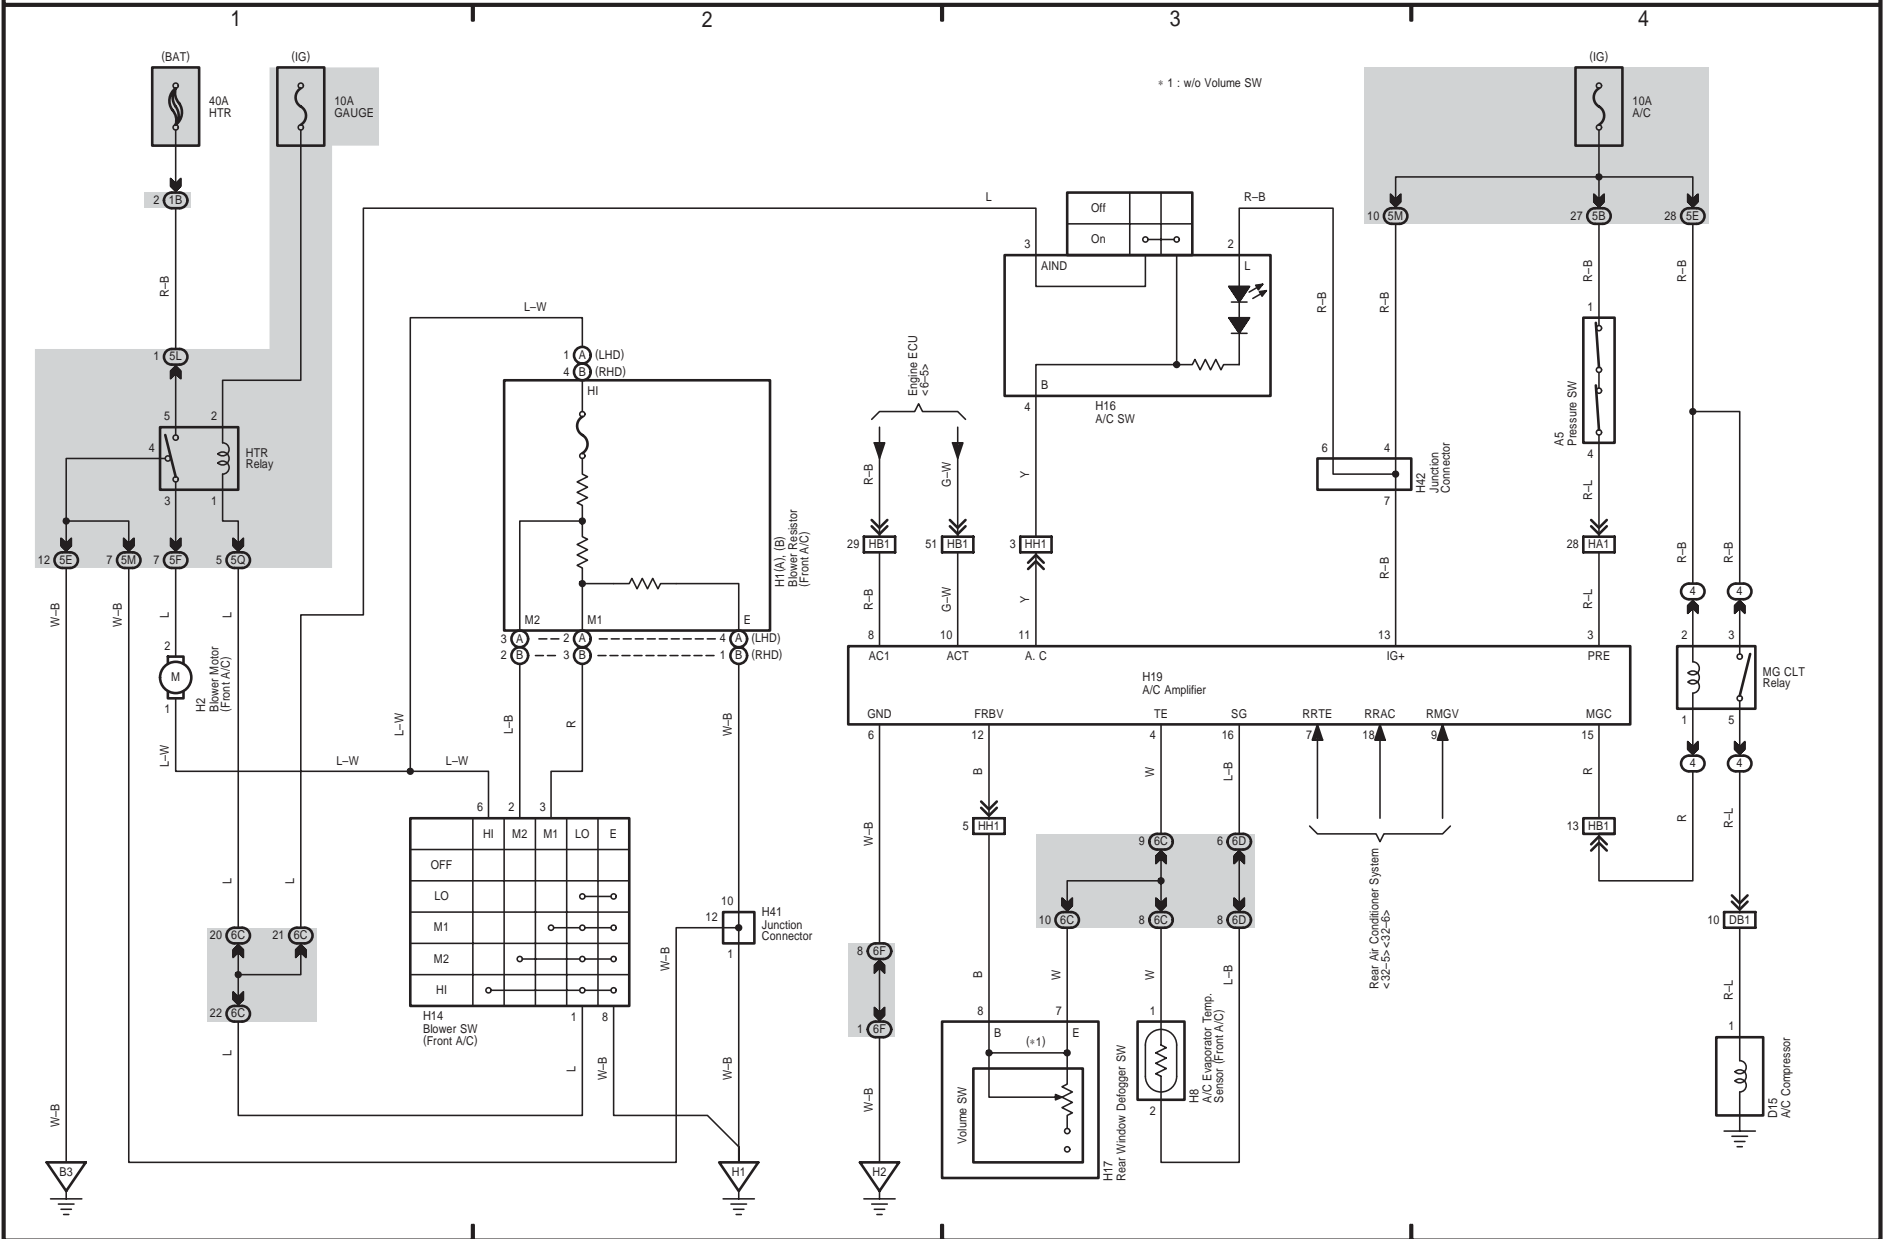

Front Air Conditioner (2TR-FE, 2KD-FTV) and PTC Heater (2KD-FTV)

Multiplex Communication System (CAN)

HIACE (EWD622E)

31 HIACE

Front Air Conditioner (5L-E)

Rear Air Conditioner

Rear Air Conditioner

* 1 : 2TR-FE, 2KD-FTV
 * 2 : 5L-E