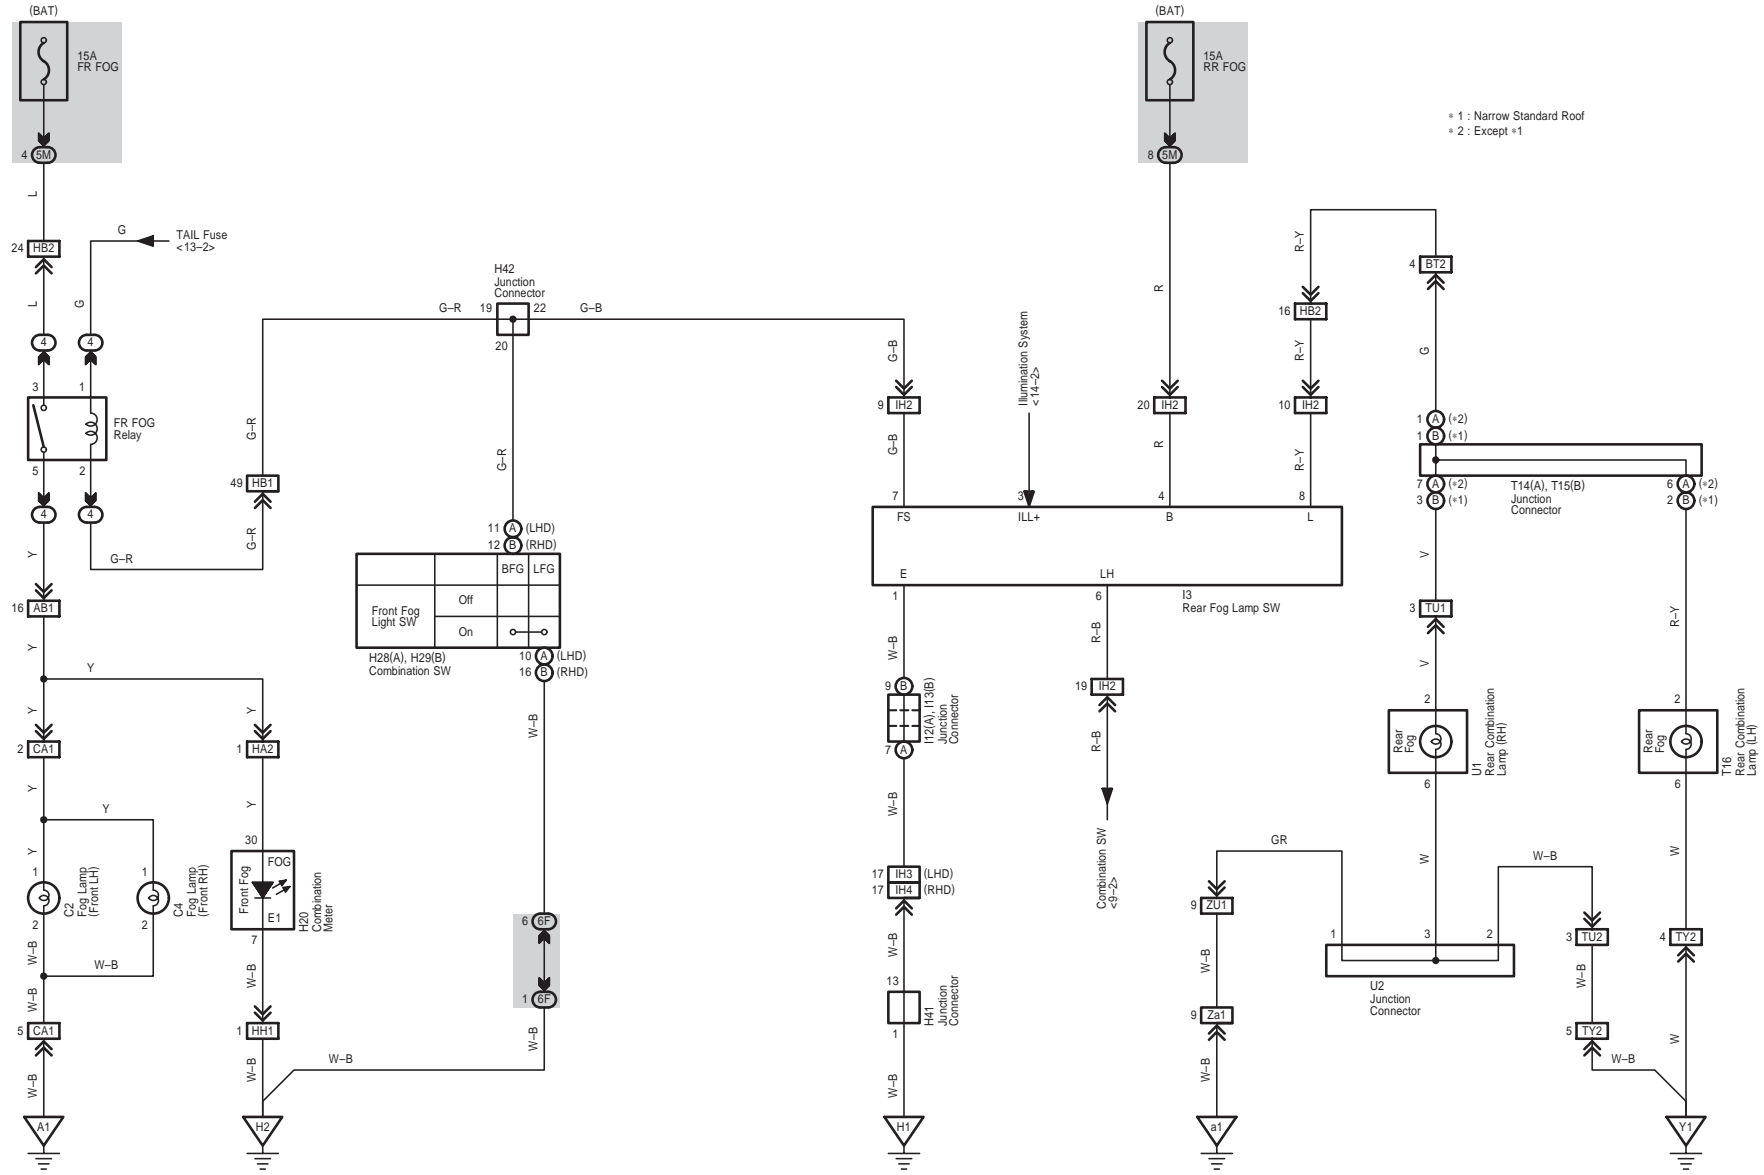

* 1 : Narrow Standard Roof
* 2 : Except #1

HIACE (EWD622E)

11 HIACE

Turn Signal and Hazard Warning Light

13 HIACE

M OVERALL ELECTRICAL WIRING DIAGRAM

Illumination

HIACE (EWVD622E)