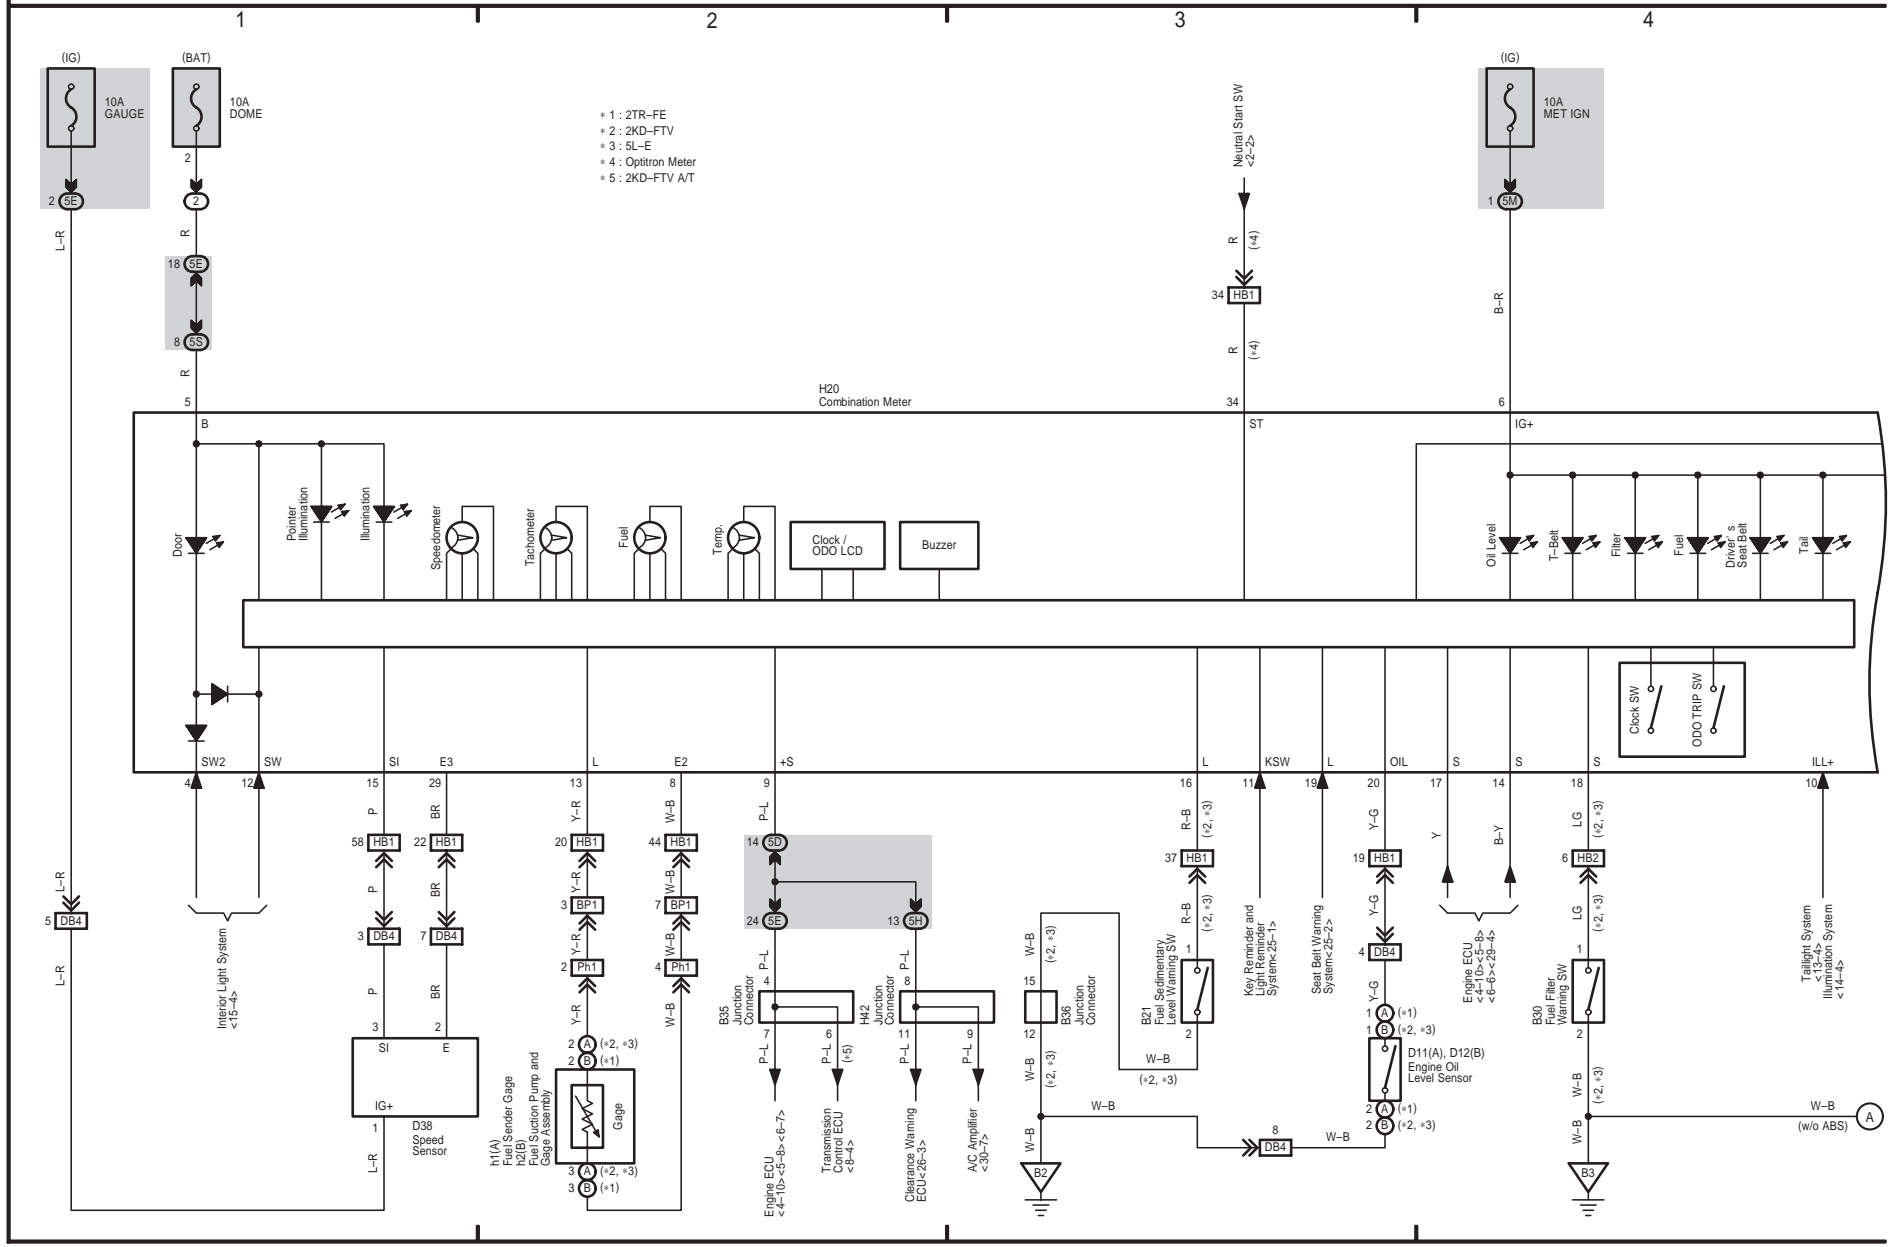

Key Reminder and Light Reminder

Seat Belt Warning

Headlight Beam Level Control

26 HIACE

Rear Window Defogger

Audio System

HIACE (EWD622E)

Combination Meter and Clock