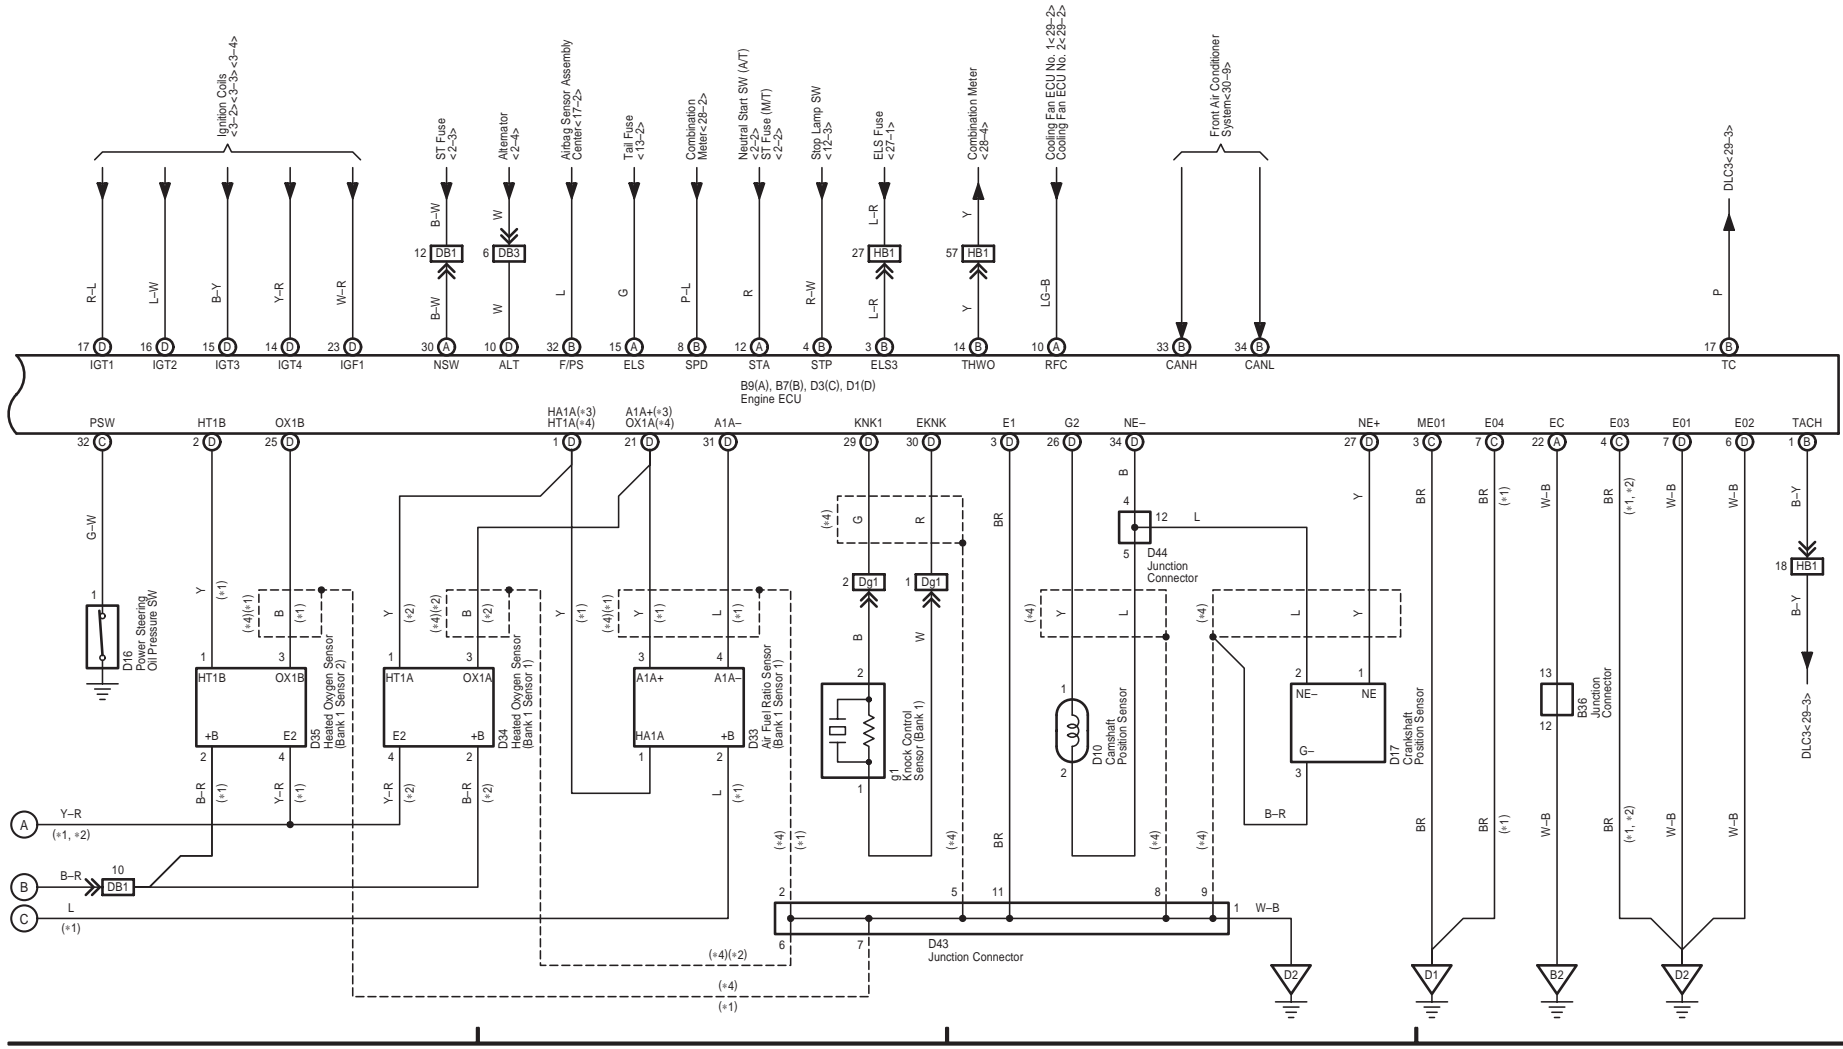

4 HIACE (Cont' d)

Engine Control (2TR-FE)

9 10 11 12

- 1 : Australia, Chile, China, Ecuador, Hong Kong, New Zealand, Thailand
- 2 : Costa Rica, Egypt, El Salvador, G. C. C. , Guatemala, Honduras, Malaysia, Nicaragua, Panama, Peru, Russia, South Africa, Ukraine, Vietnam
- 4 : Shielded