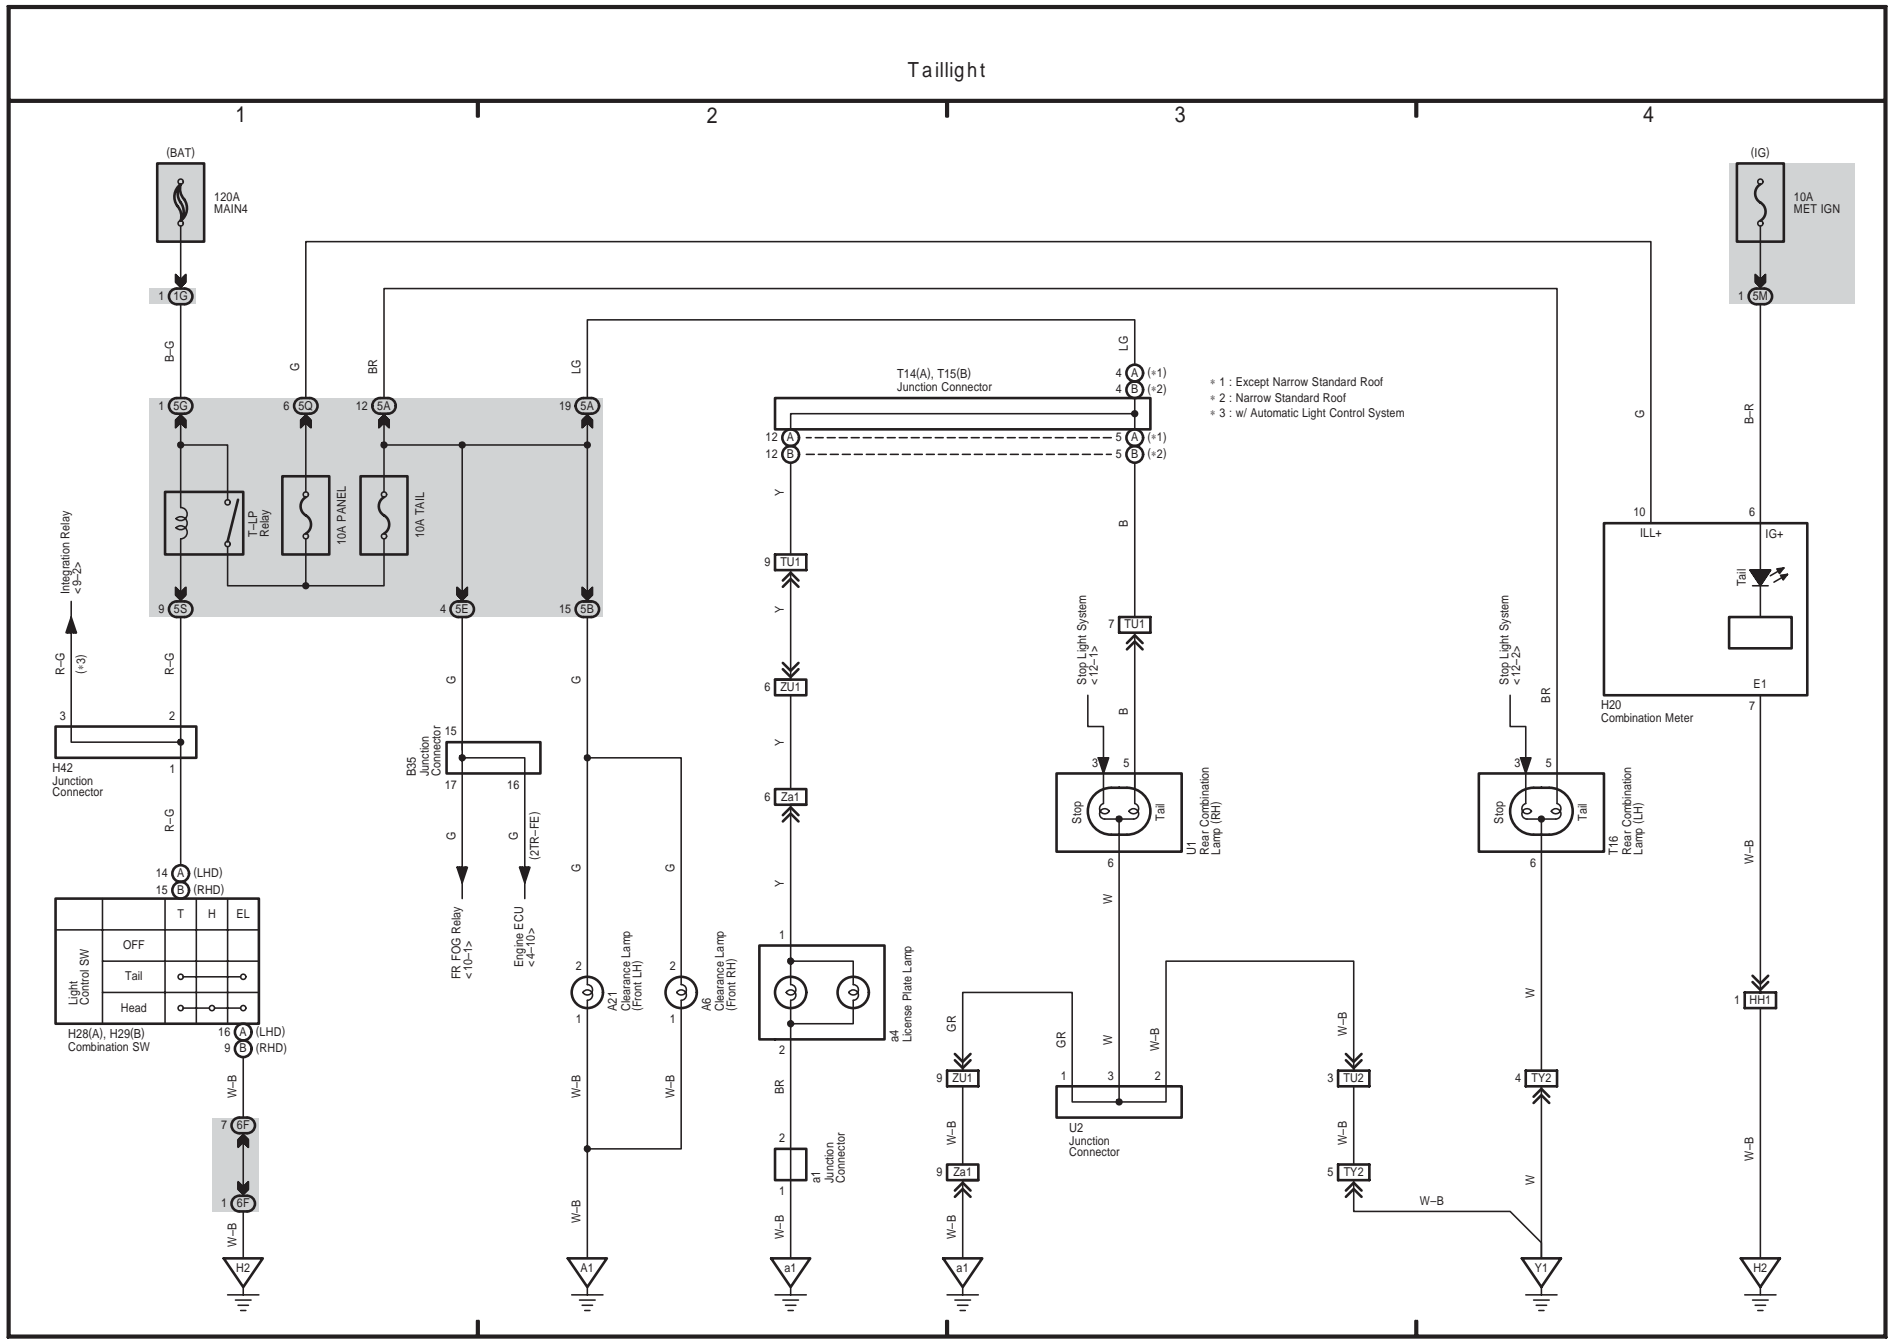

* 1 : Narrow Standard Roof
* 2 : Except #1

HIACE (EWD622E)

11 HIACE

Turn Signal and Hazard Warning Light

13 HIACE

M OVERALL ELECTRICAL WIRING DIAGRAM

Illumination

HIACE (EWVD622E)