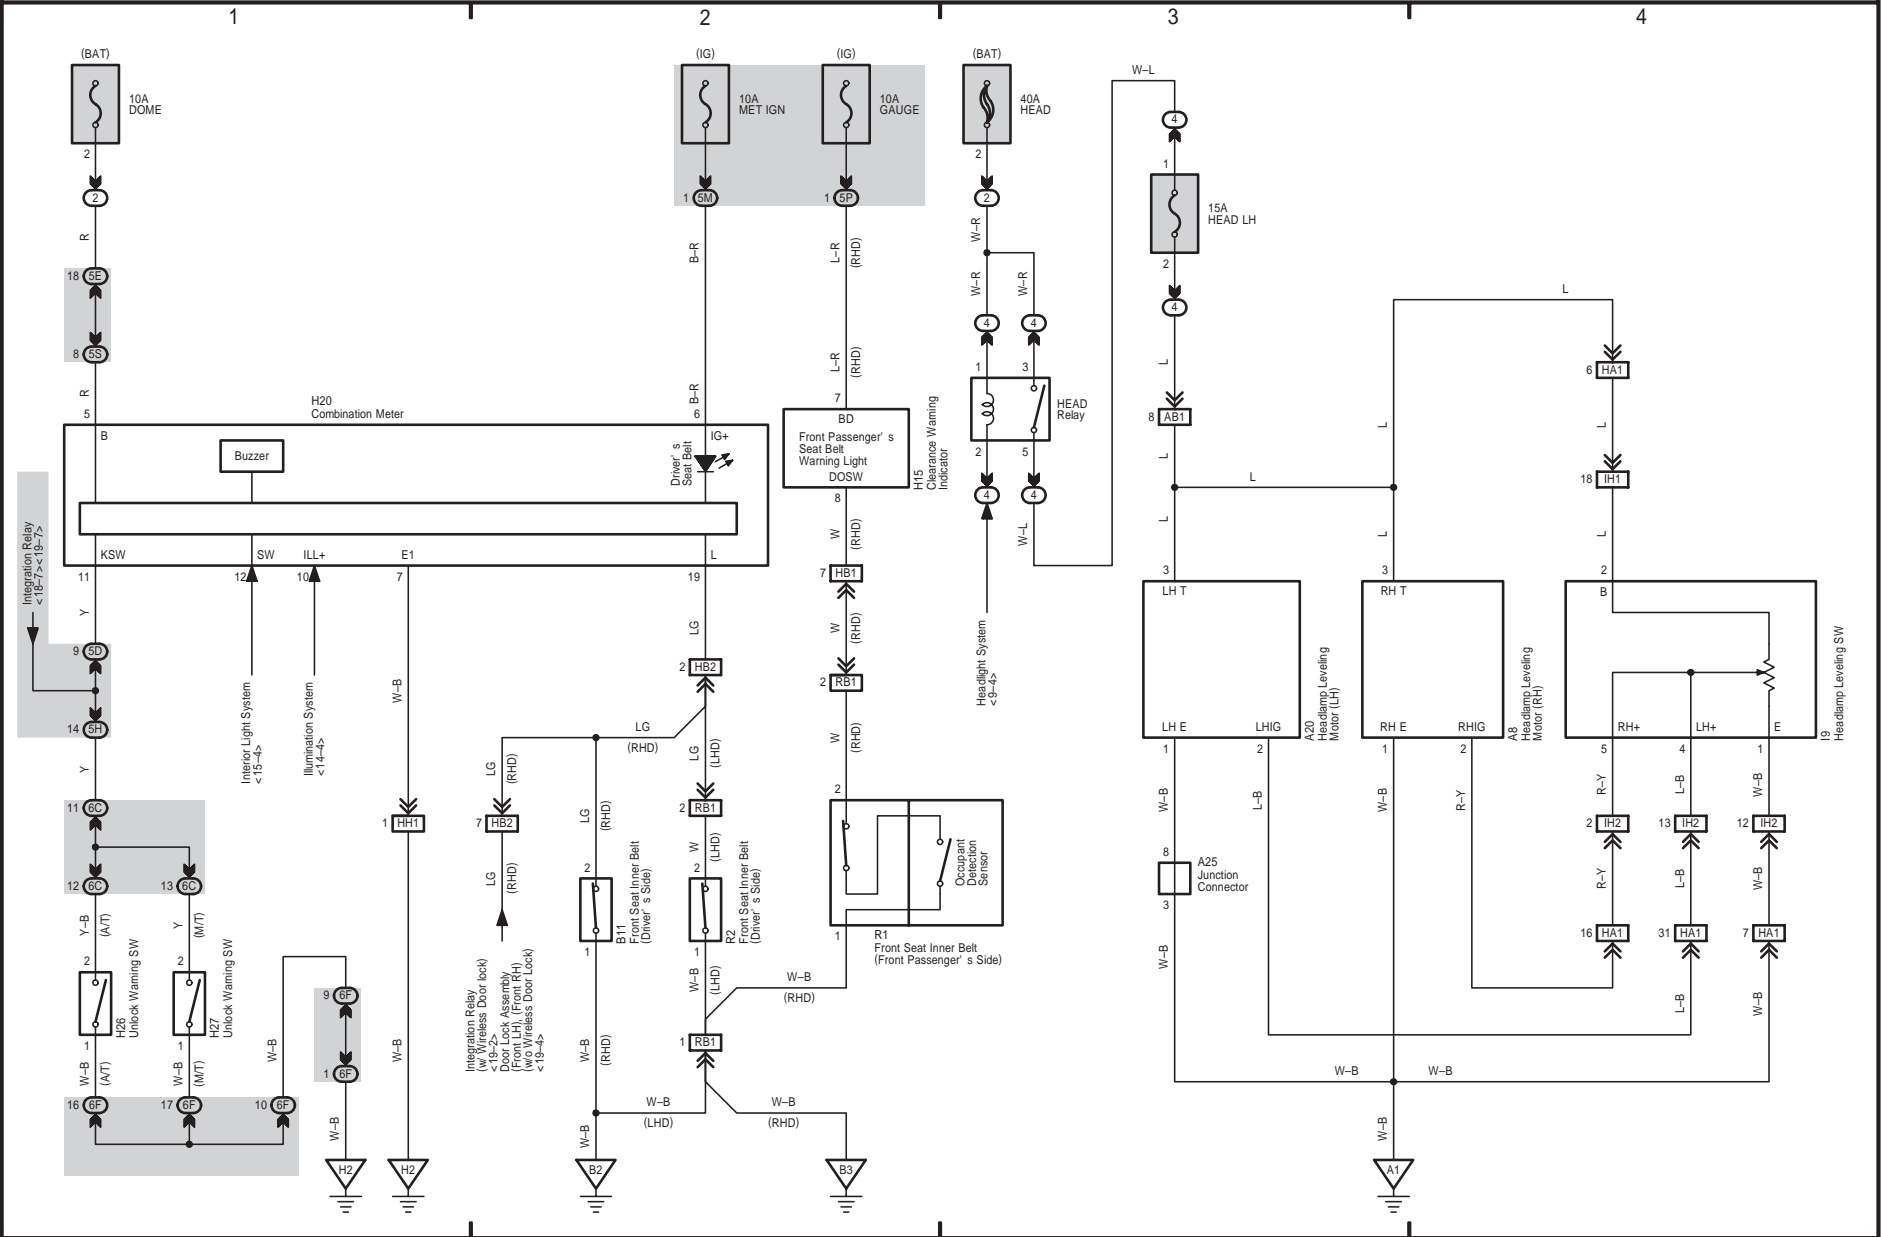

Key Reminder and Light Reminder

Seat Belt Warning

Headlight Beam Level Control