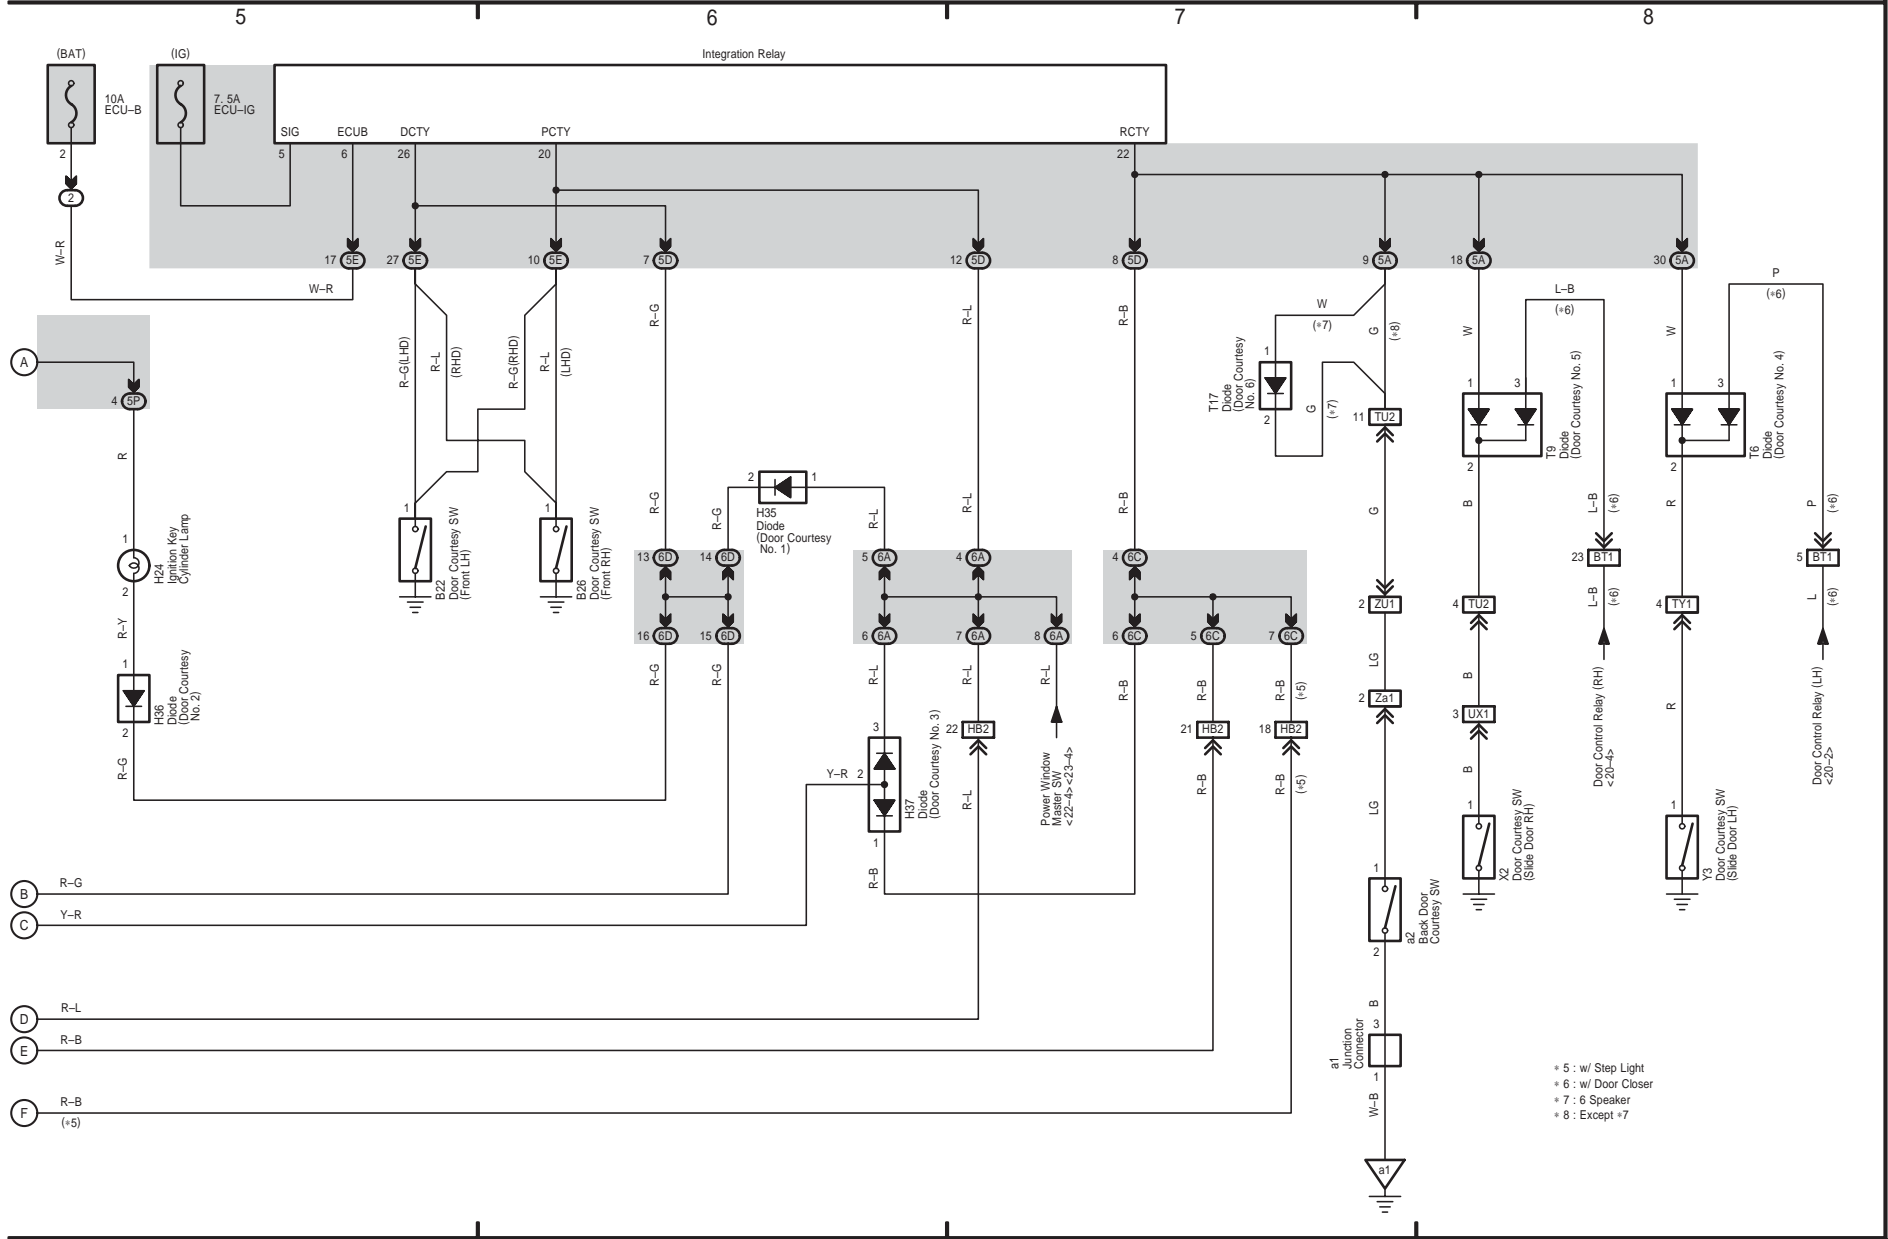

Interior Light

HIACE (EWVD622E)