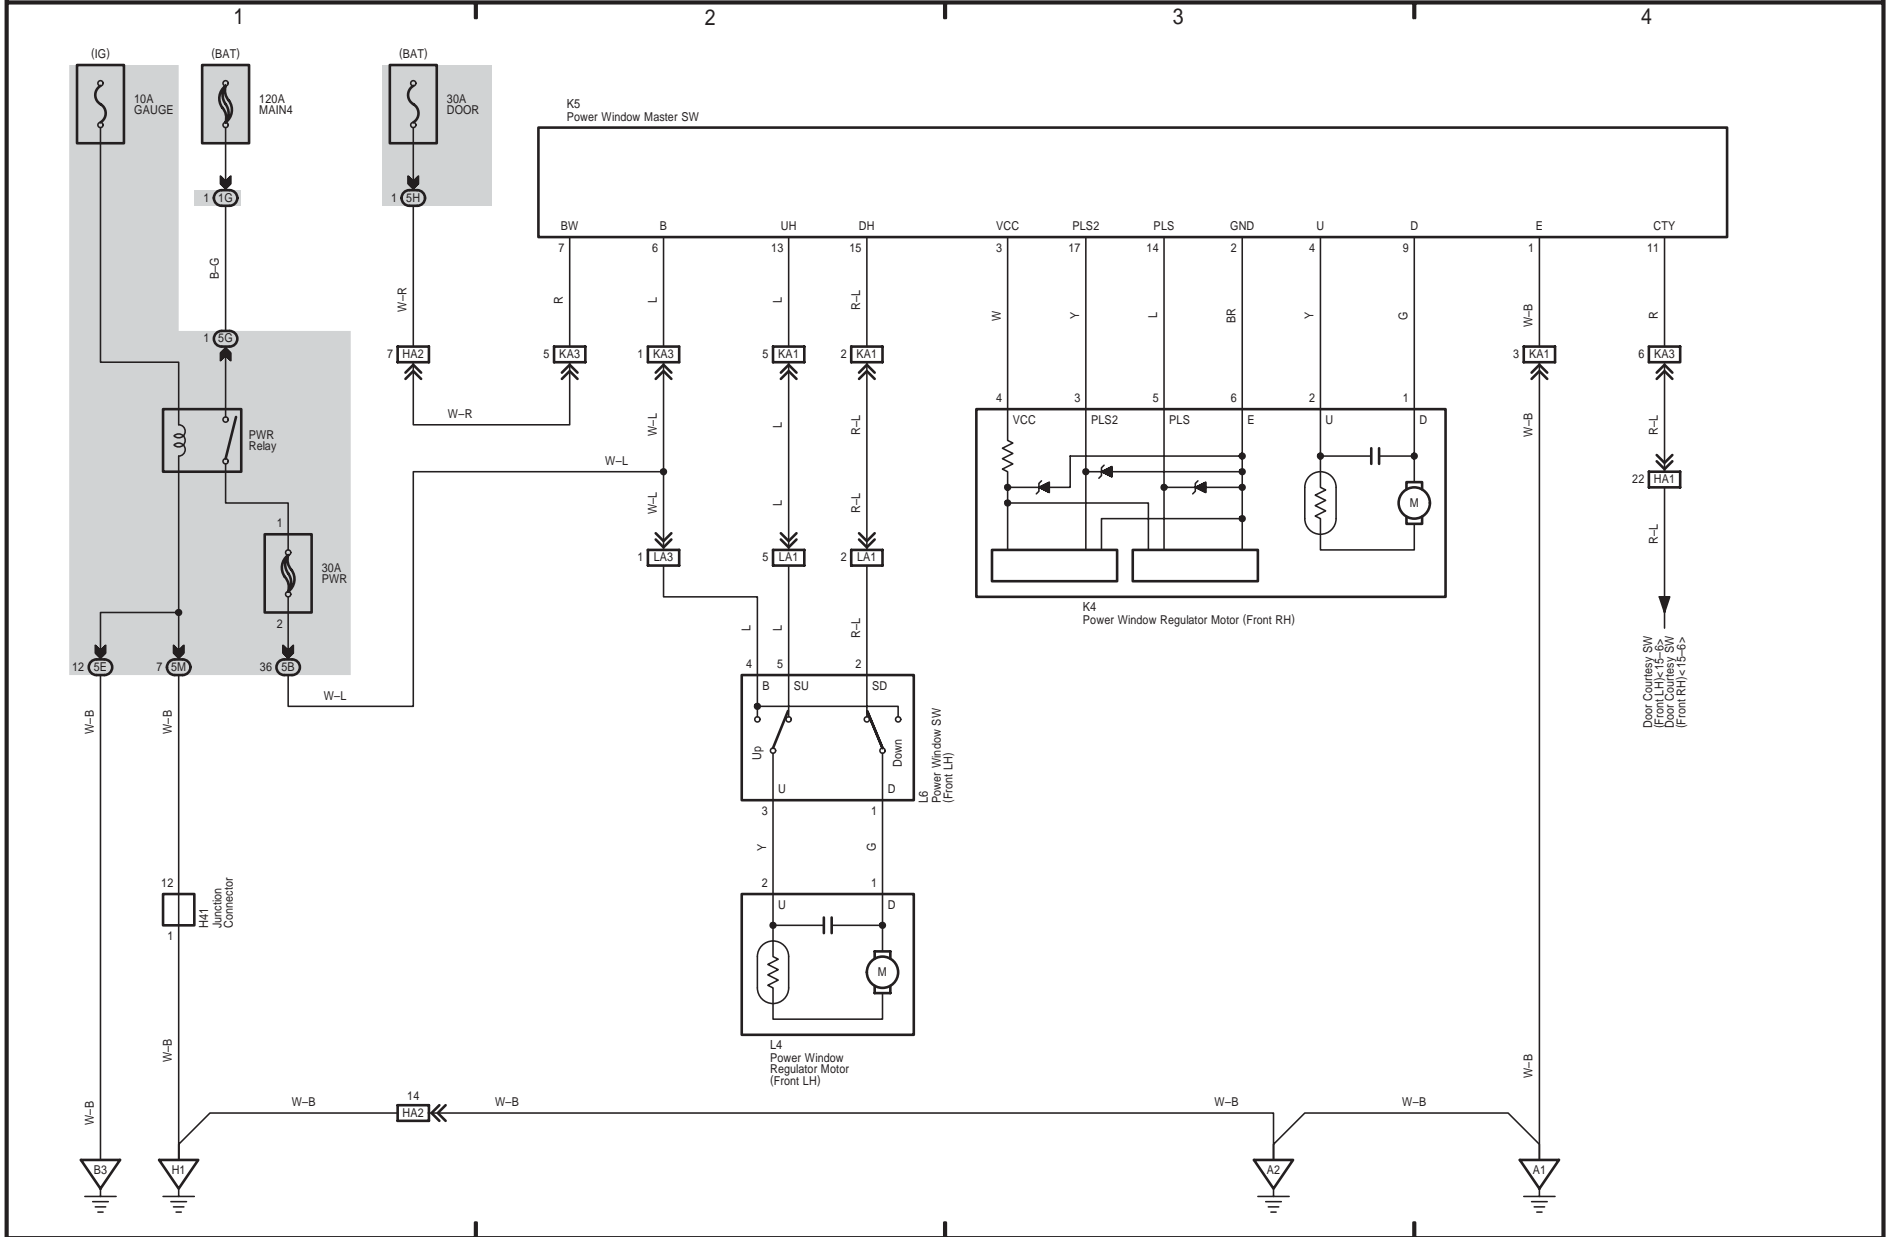

HIACE (EWVD622E)

Remote Control Mirror

Shift Lock

HIACE (EWD622E)

22 HIACE

Power Window (LHD)

Power Window (RHD)

24 HIACE