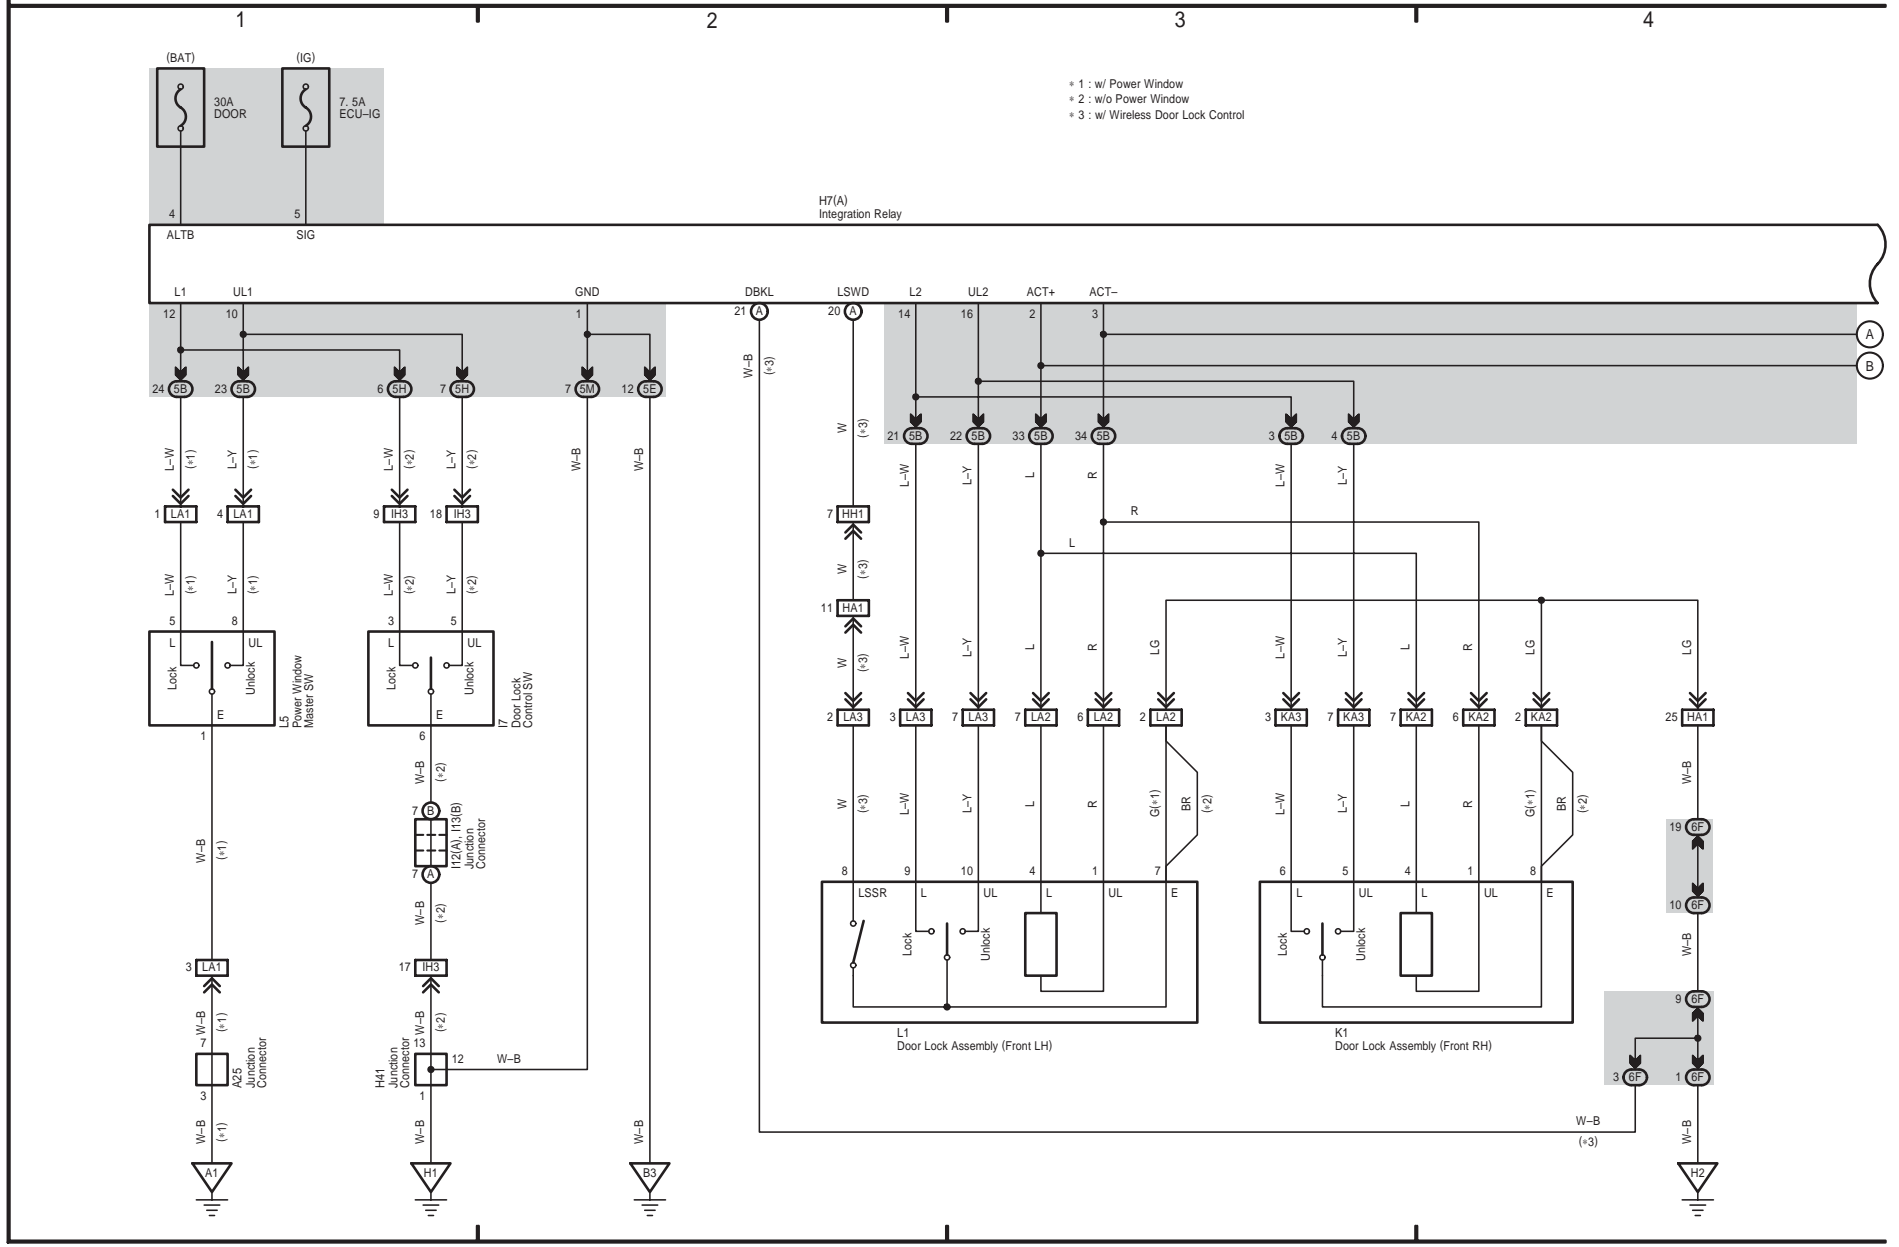

Door Lock Control (LHD)