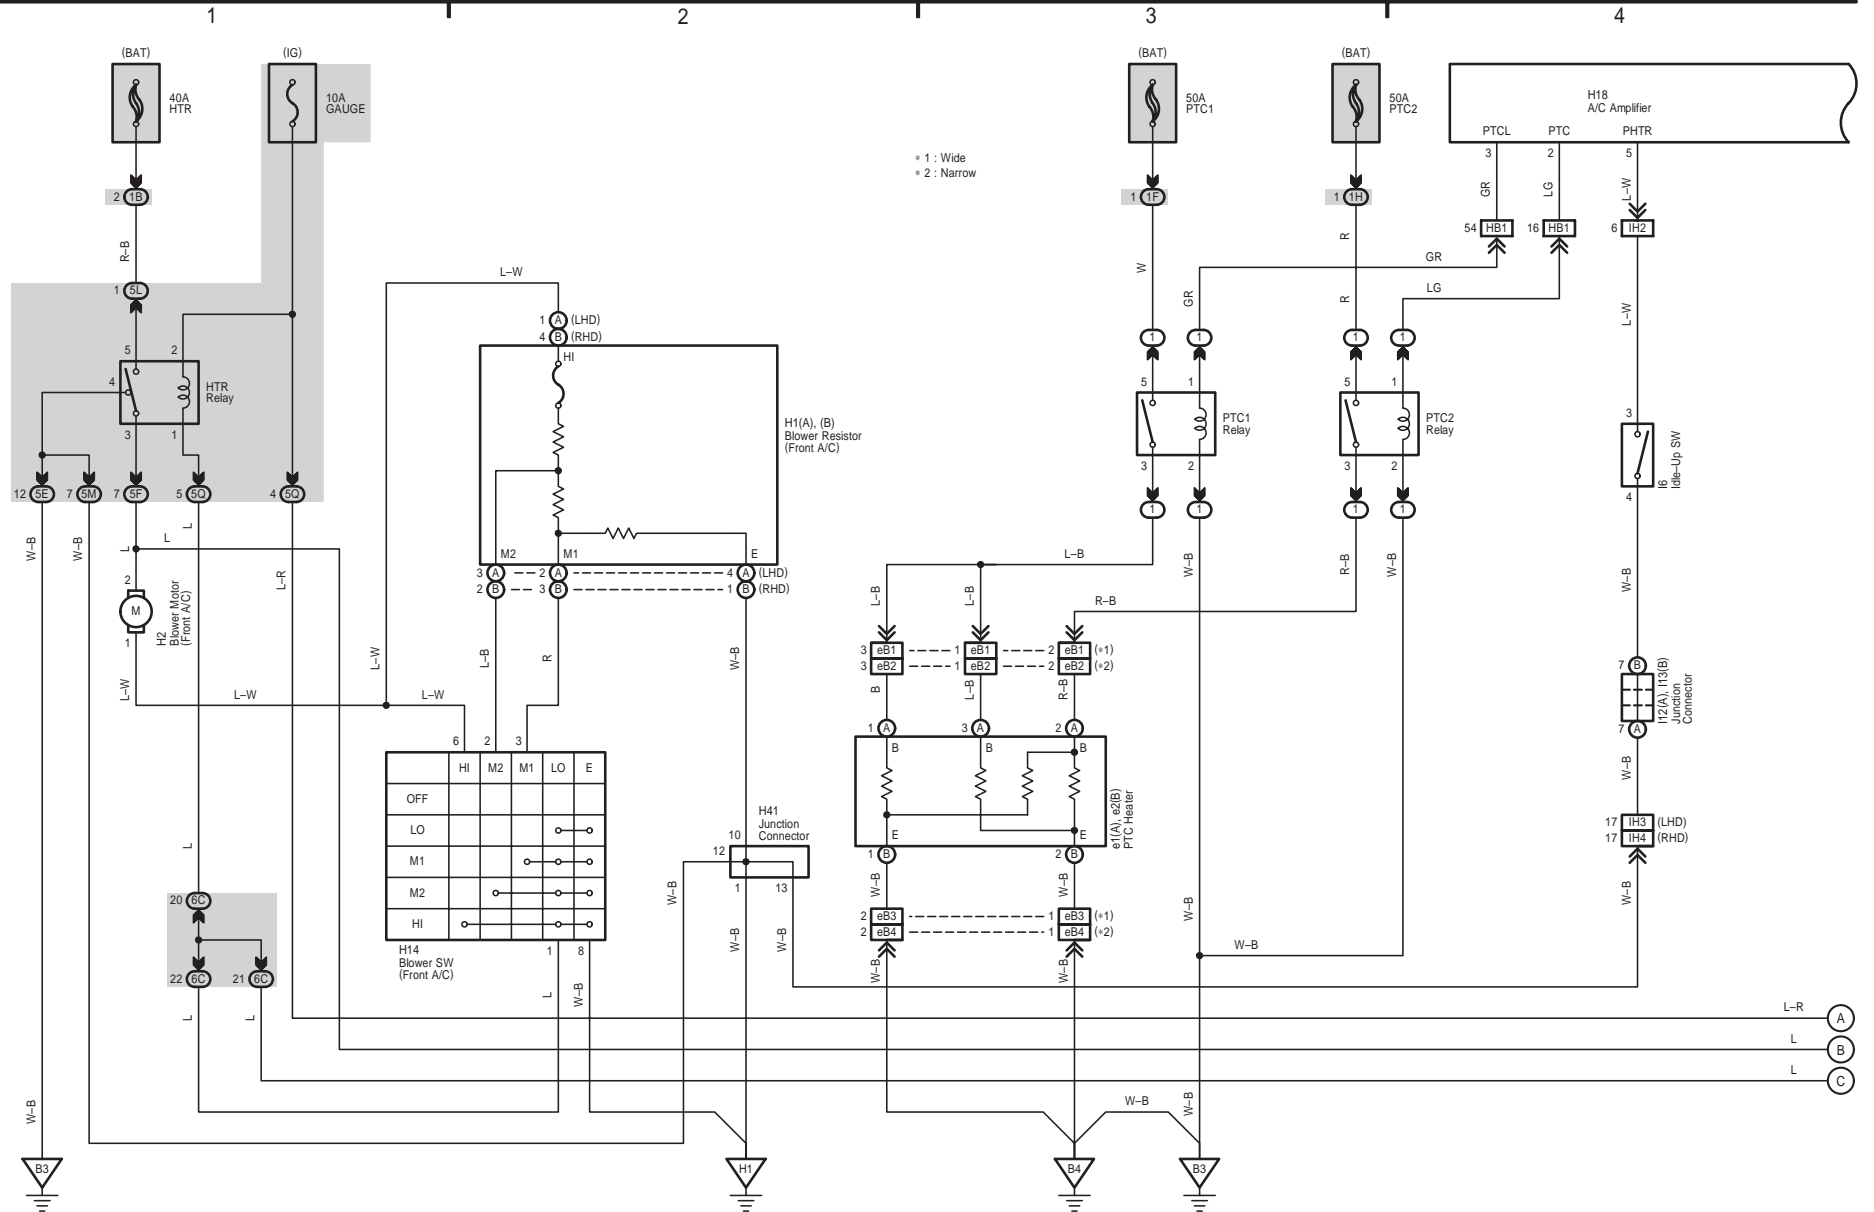

Combination Meter and Clock

- * 1 : 2TR-FE
- * 2 : 2KD-FTV
- * 3 : 5L-E

HIACE (EWVD622E)

Front Air Conditioner (2TR-FE, 2KD-FTV) and PTC Heater (2KD-FTV)

HIACE (EWD622E)

Front Air Conditioner (2TR-FE, 2KD-FTV) and PTC Heater (2KD-FTV)