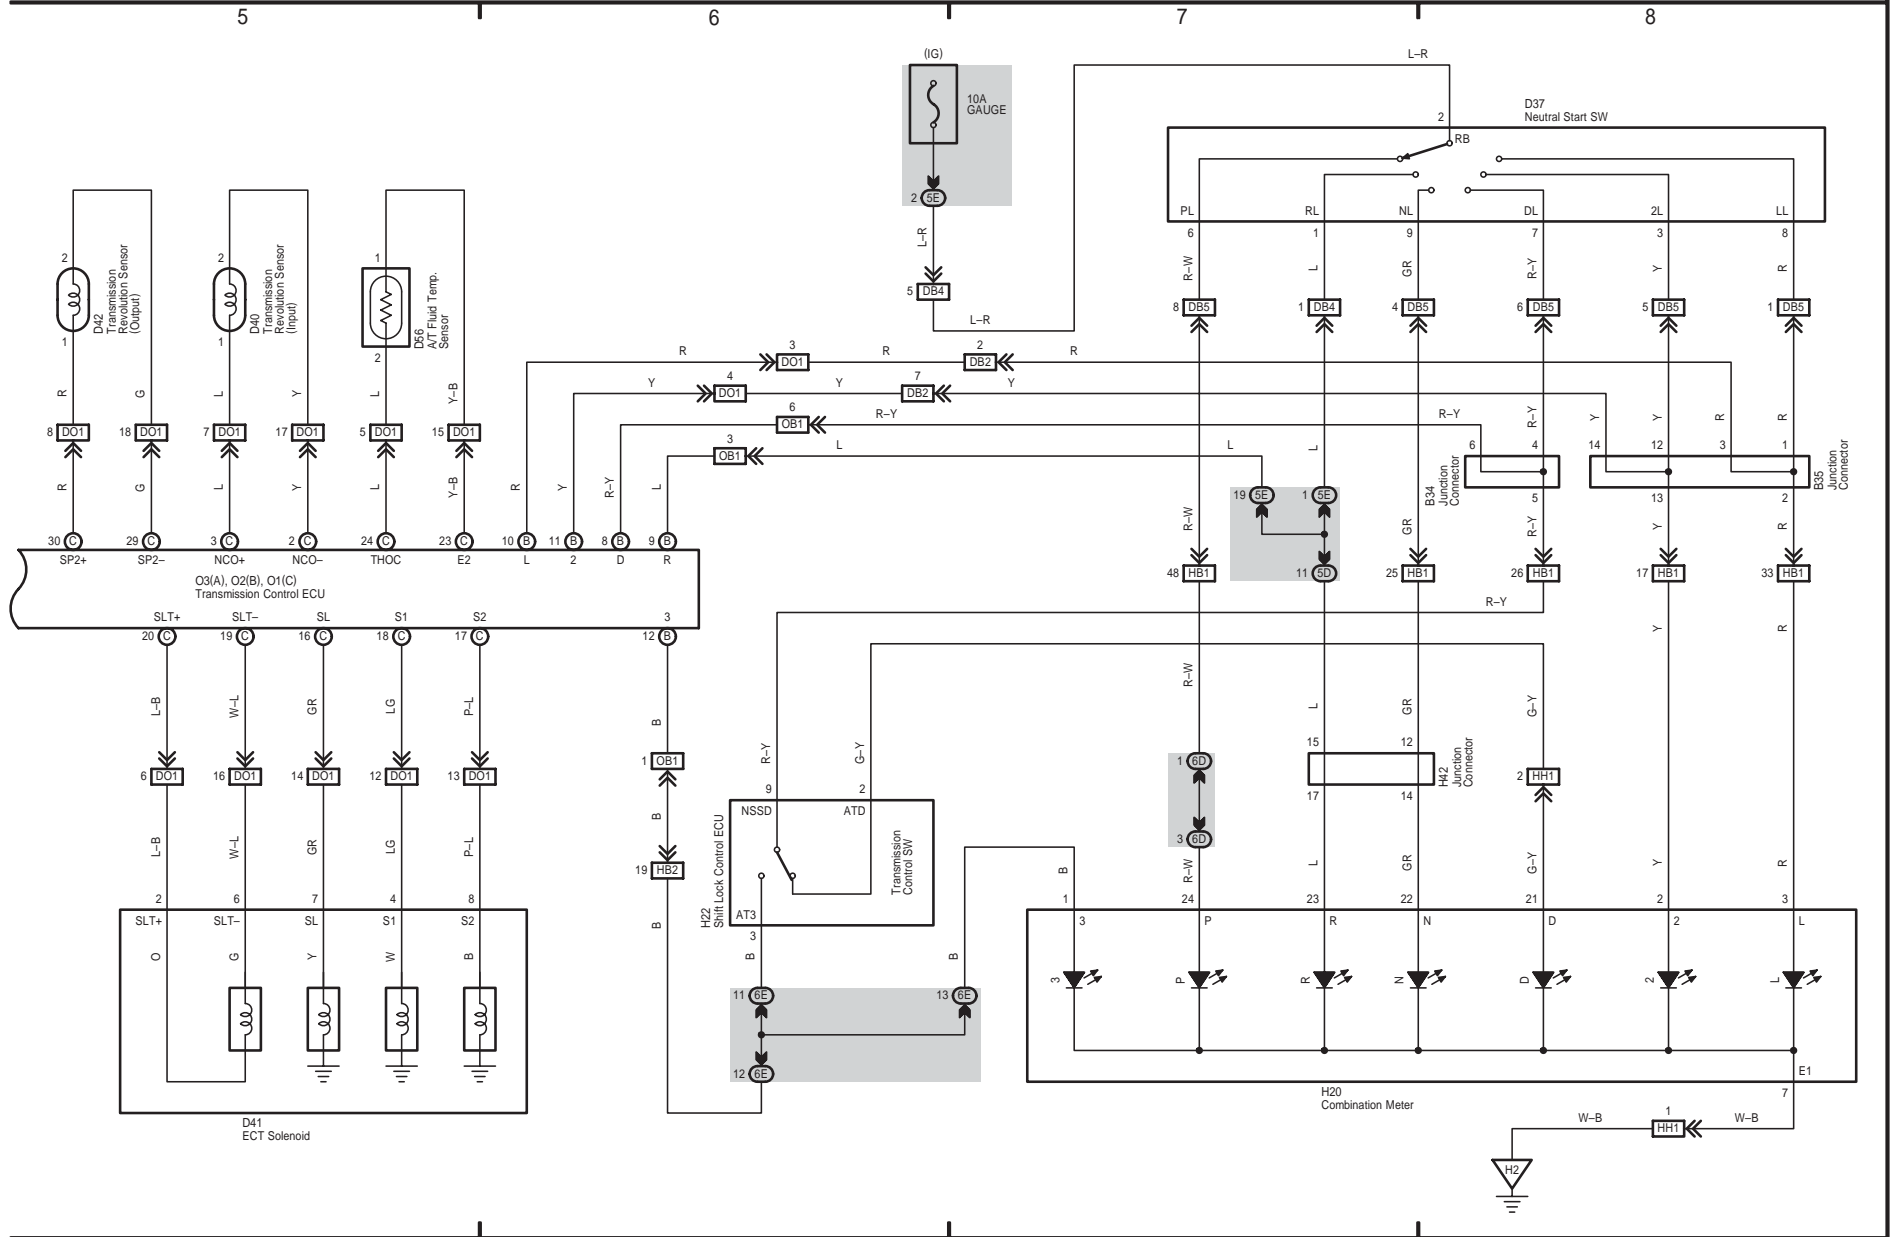

ECT and A/T Indicator (2KD-FTV)

HIACE (EWD622E)