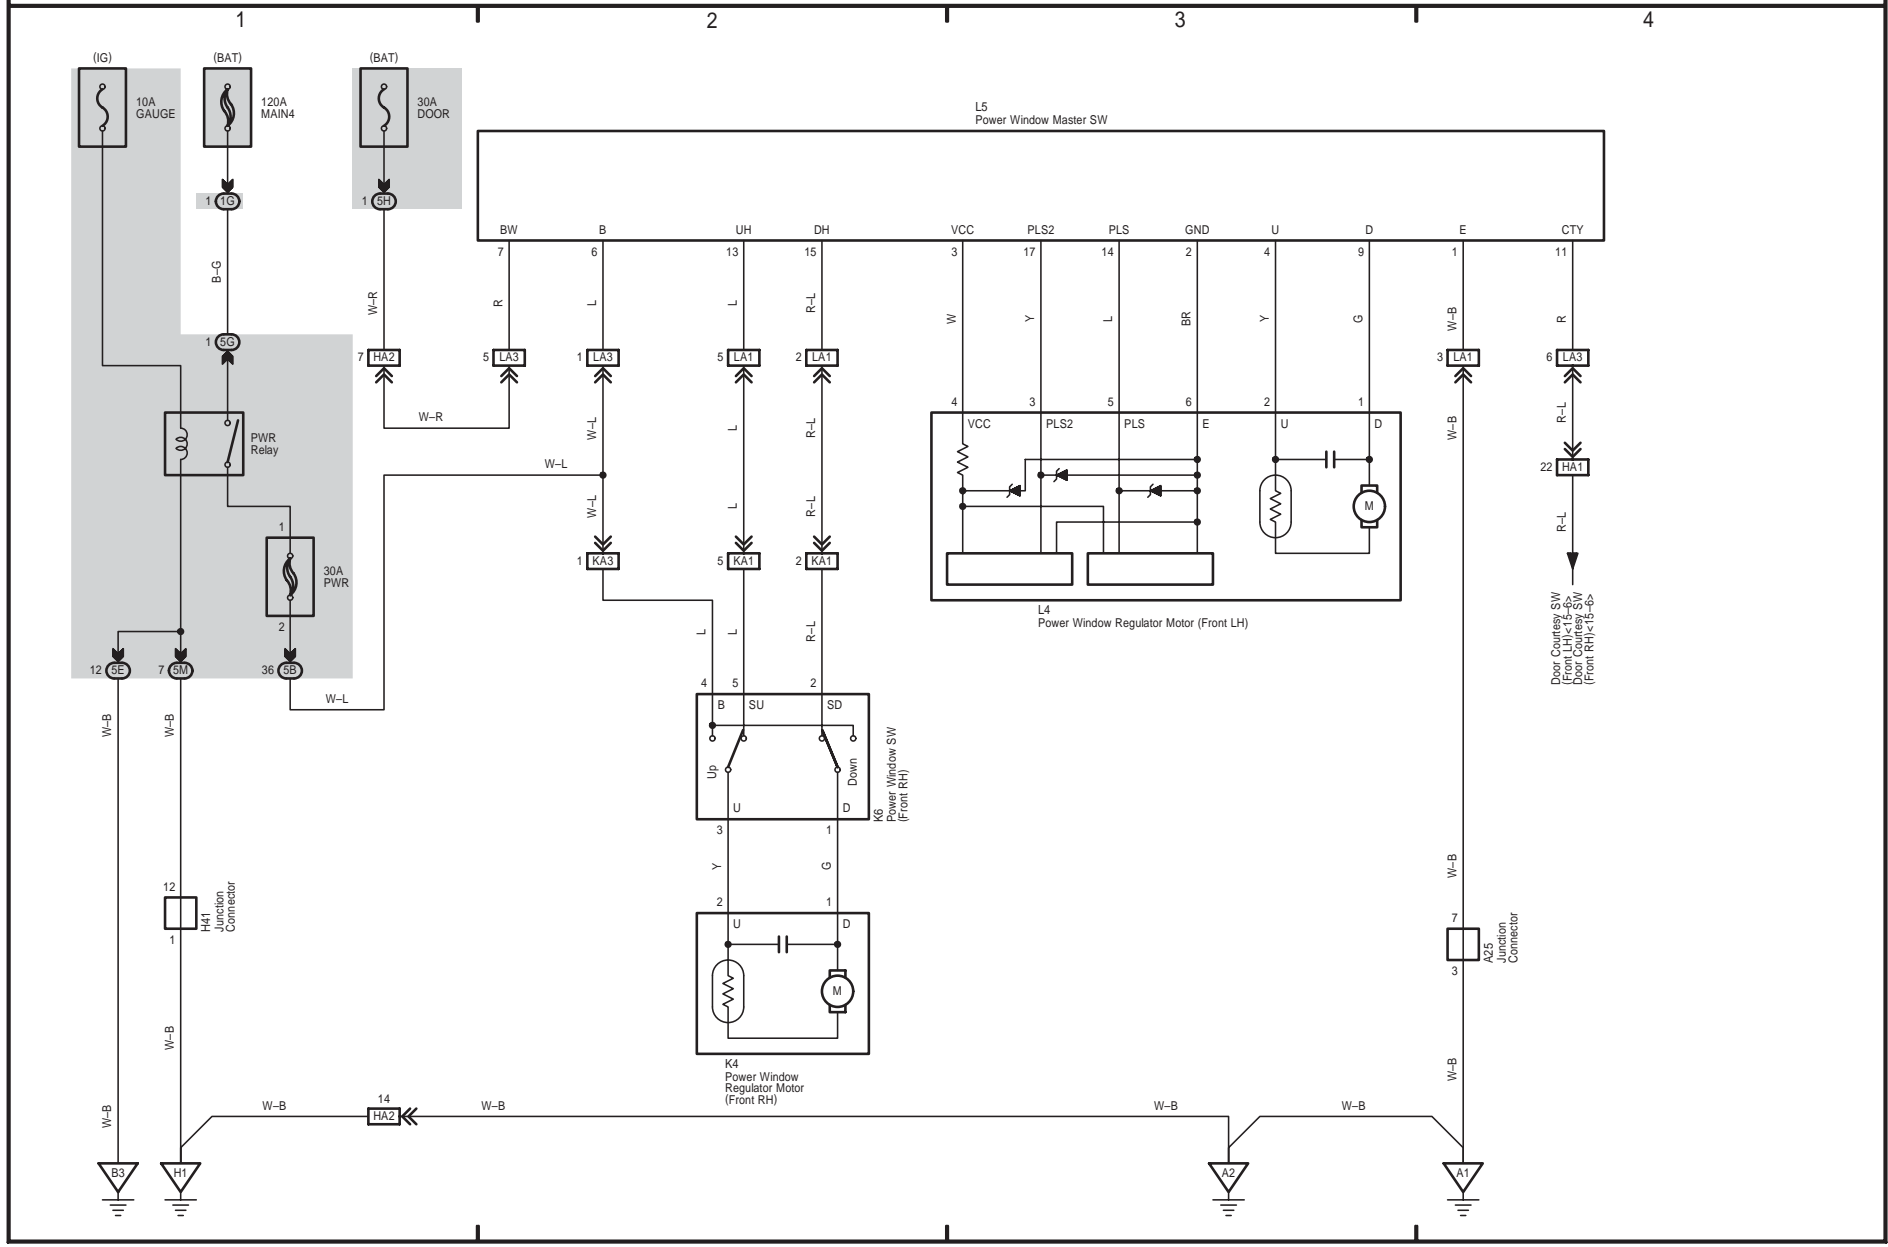

HIACE (EWVD622E)

Remote Control Mirror

Shift Lock

HIACE (EWD622E)

22 HIACE

Power Window (LHD)

Power Window (RHD)

24 HIACE