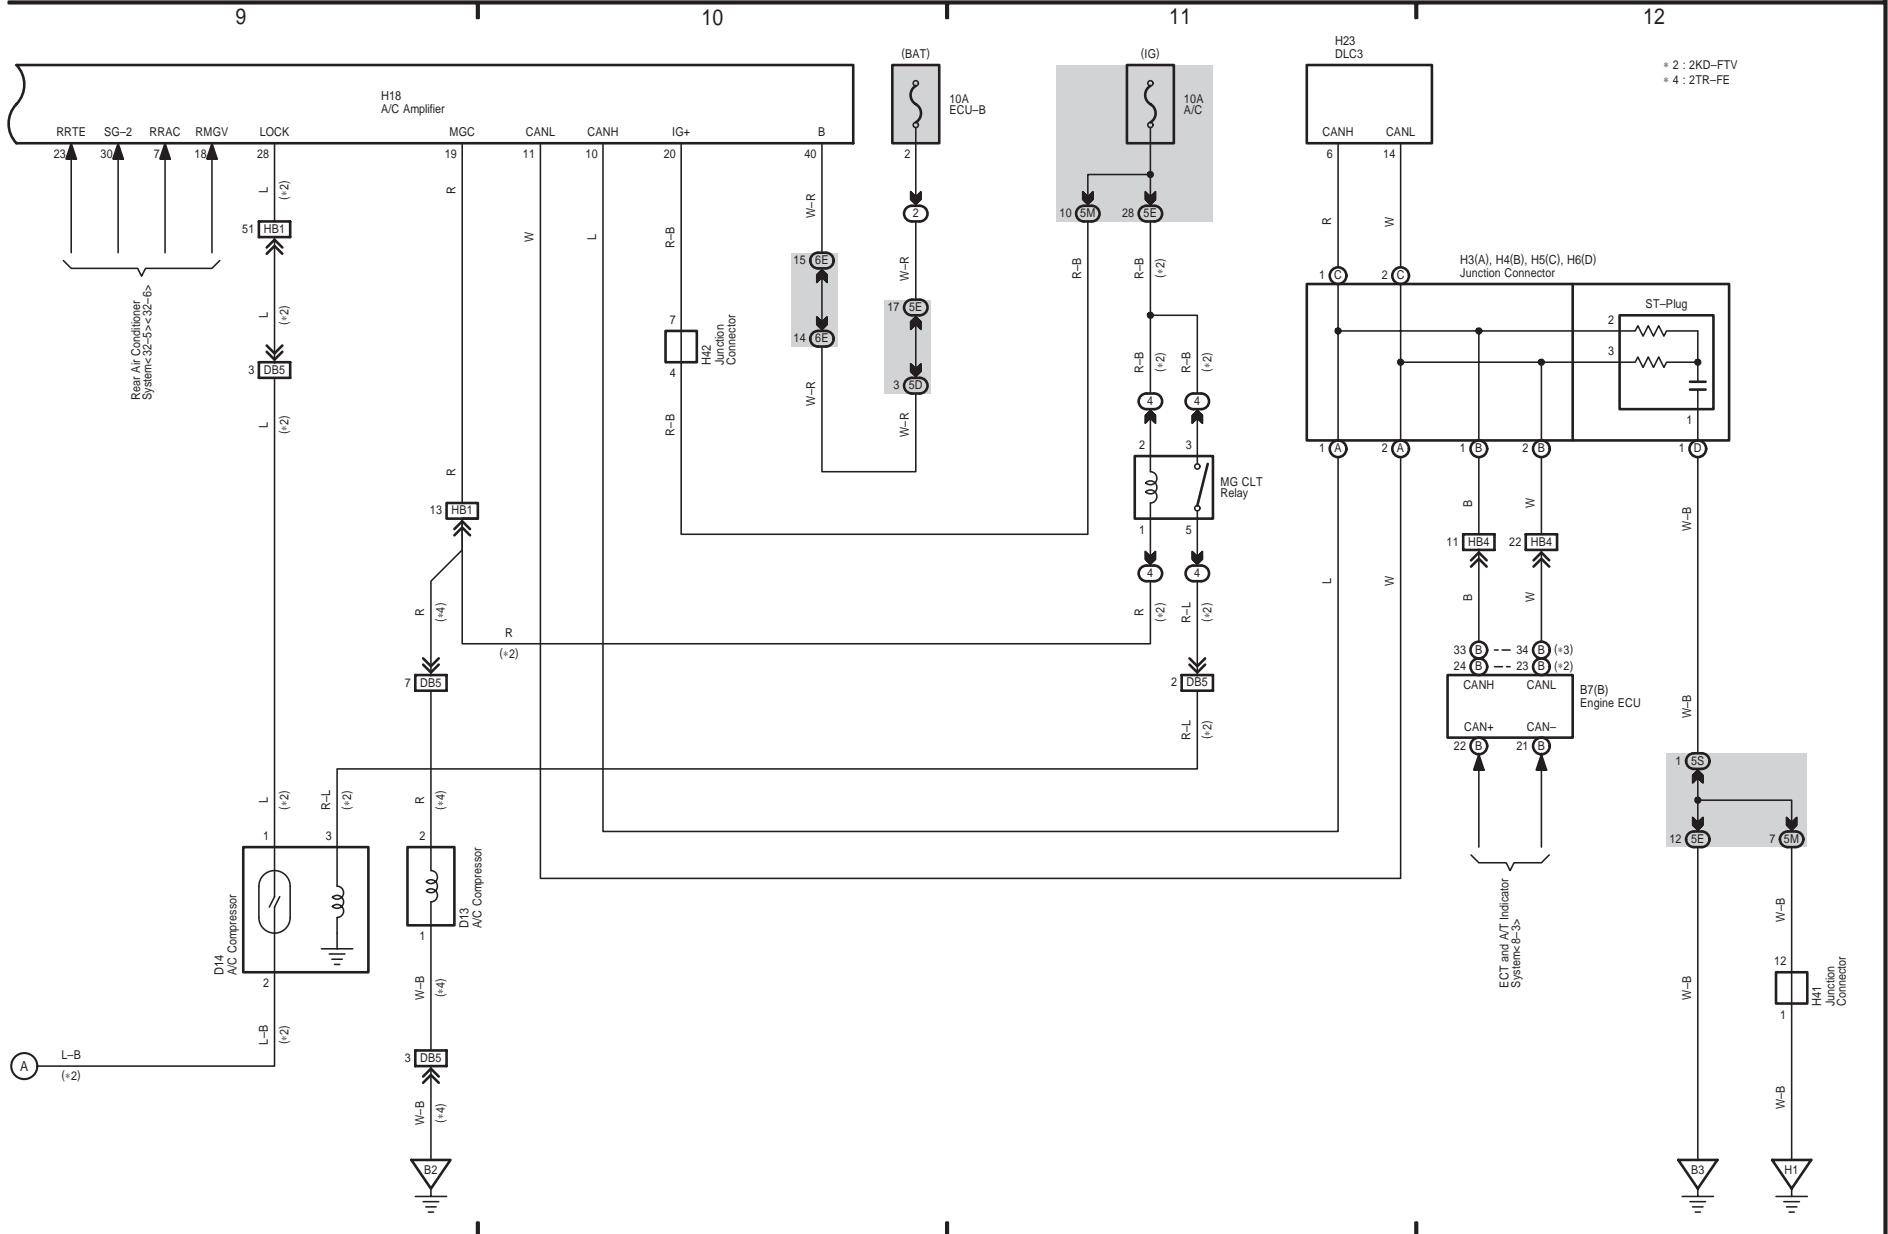

Front Air Conditioner (2TR-FE, 2KD-FTV) and PTC Heater (2KD-FTV)

Multiplex Communication System (CAN)

HIACE (EWD622E)