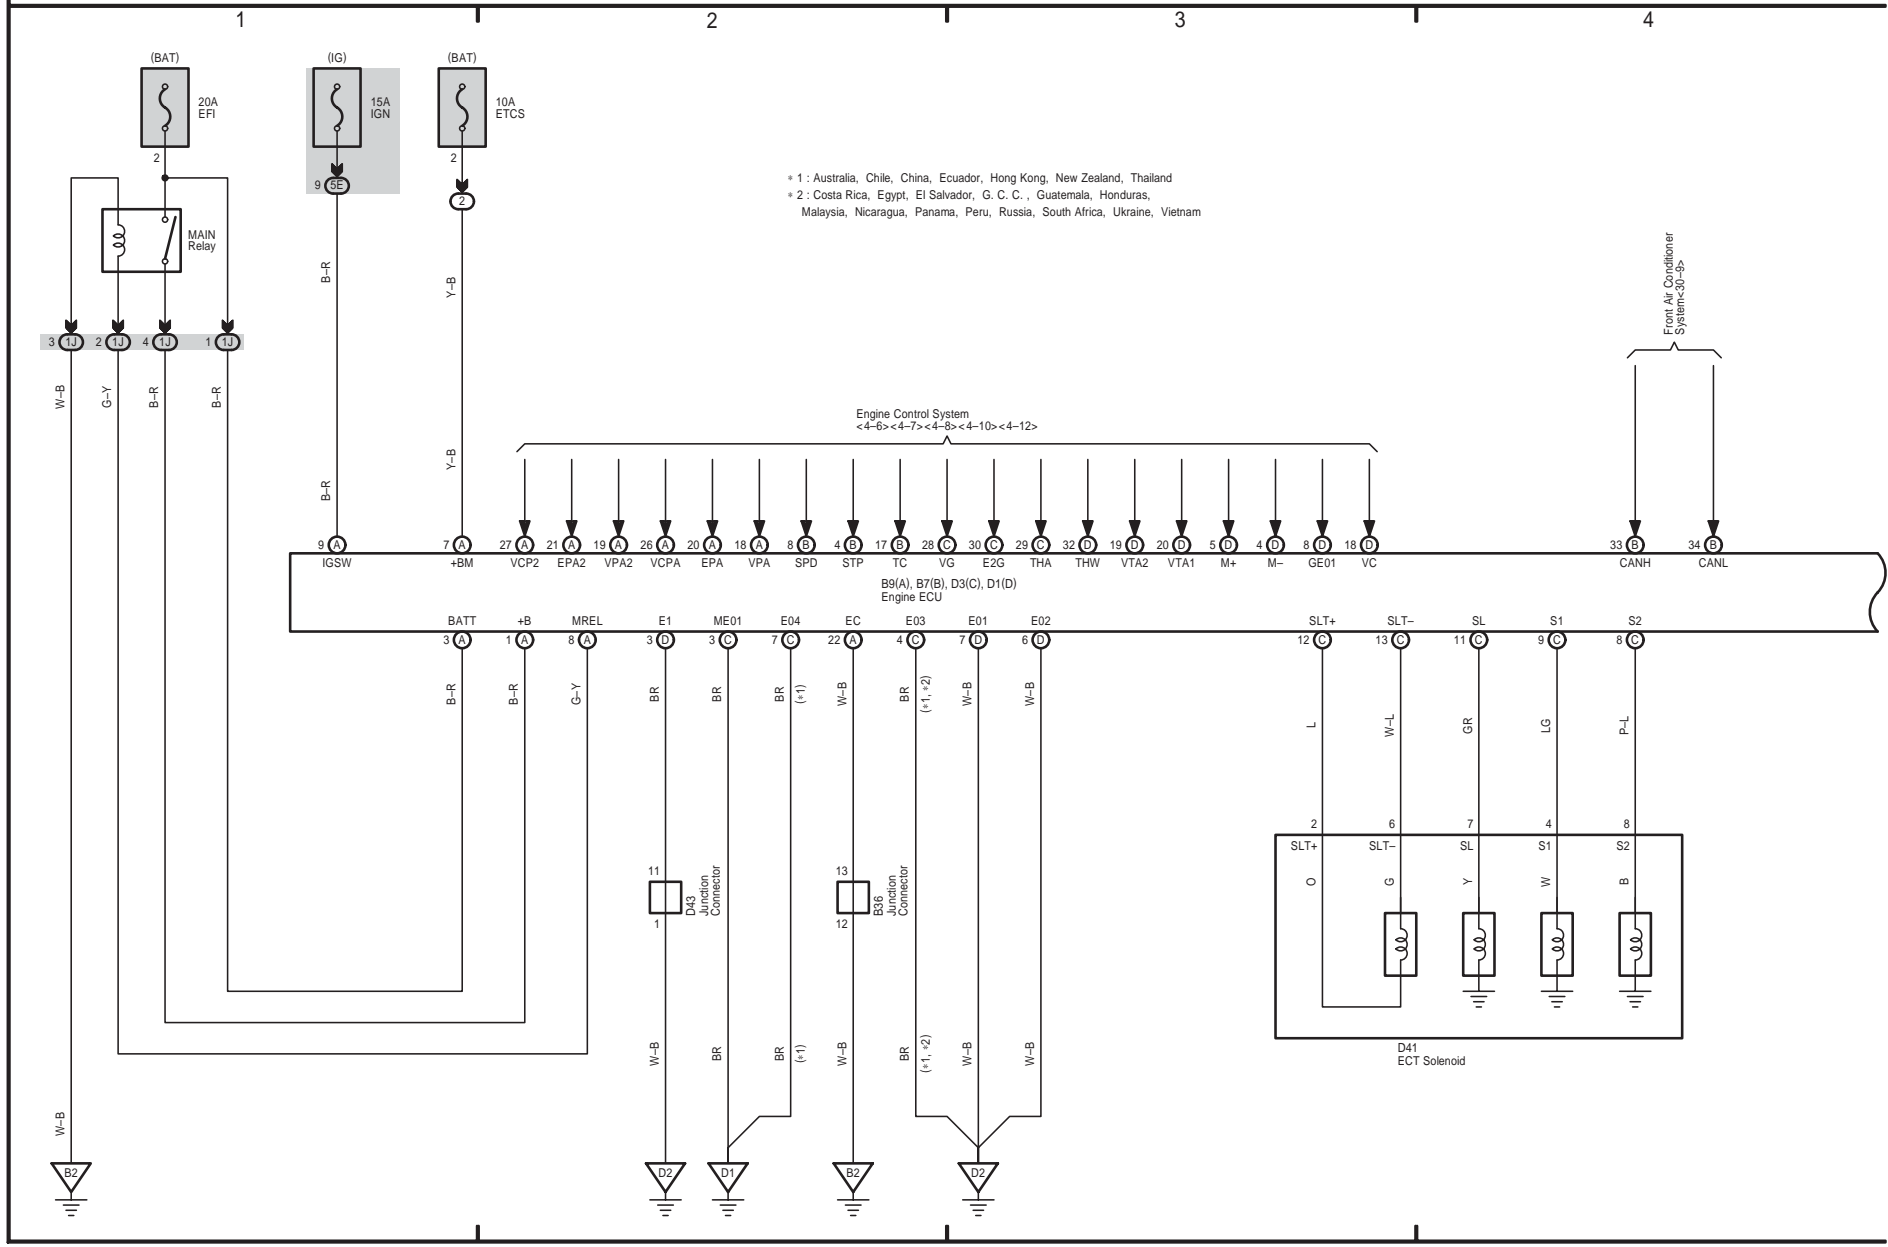

Engine Control (2KD-FTV)

Engine Control (2KD-FTV)

HIACE (EWD622E)

Engine Control (5L-E)

6 HIACE (Cont' d)

Engine Control (5L-E)

HIACE (EWD622E)

ECT and A/T Indicator (2TR-FE)