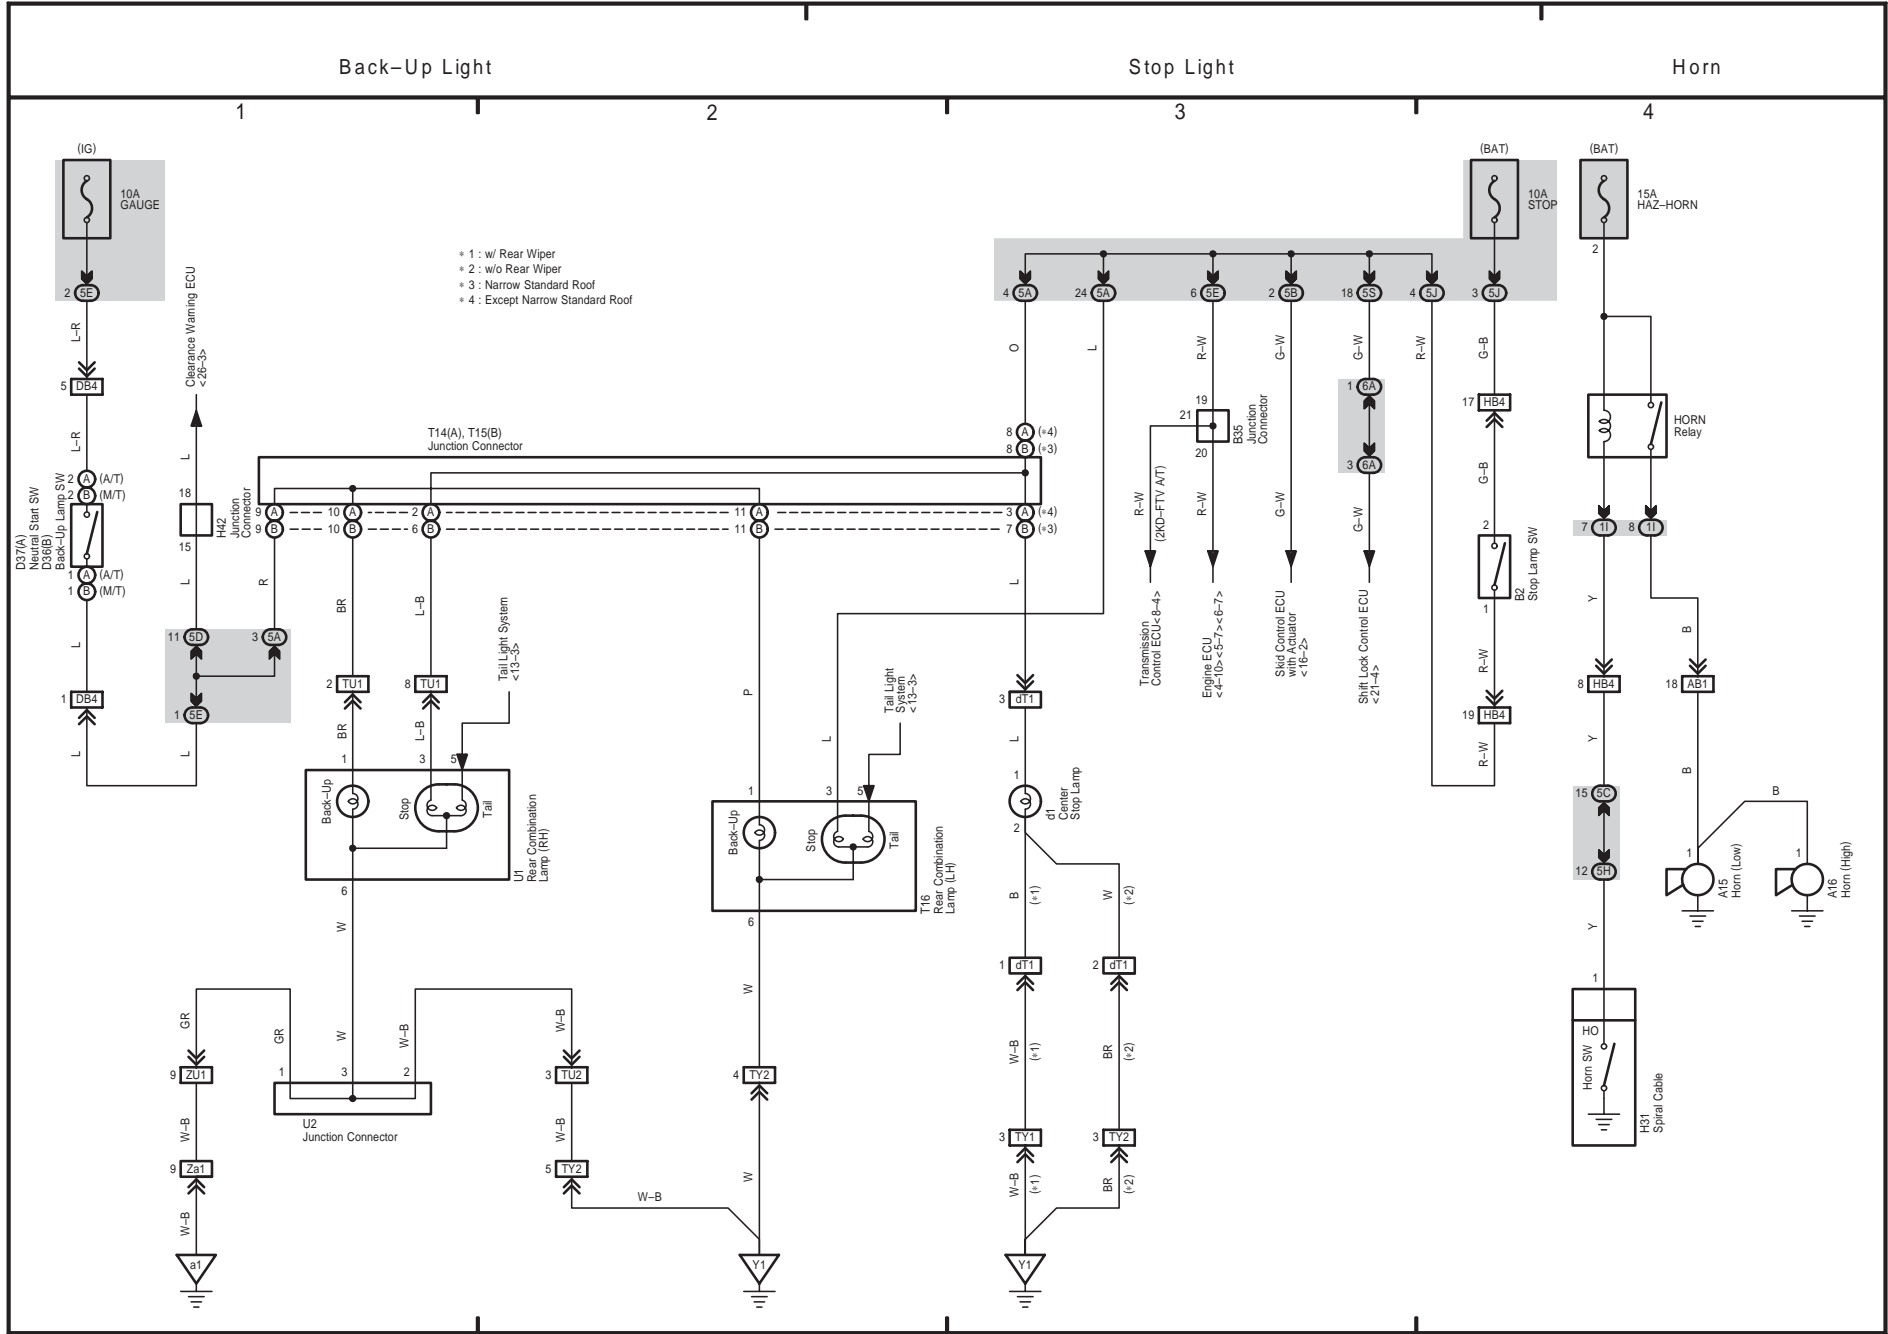

* 1 : Narrow Standard Roof
* 2 : Except #1

HIACE (EWD622E)

11 HIACE

Turn Signal and Hazard Warning Light

13 HIACE

M OVERALL ELECTRICAL WIRING DIAGRAM

Illumination

HIACE (EWVD622E)