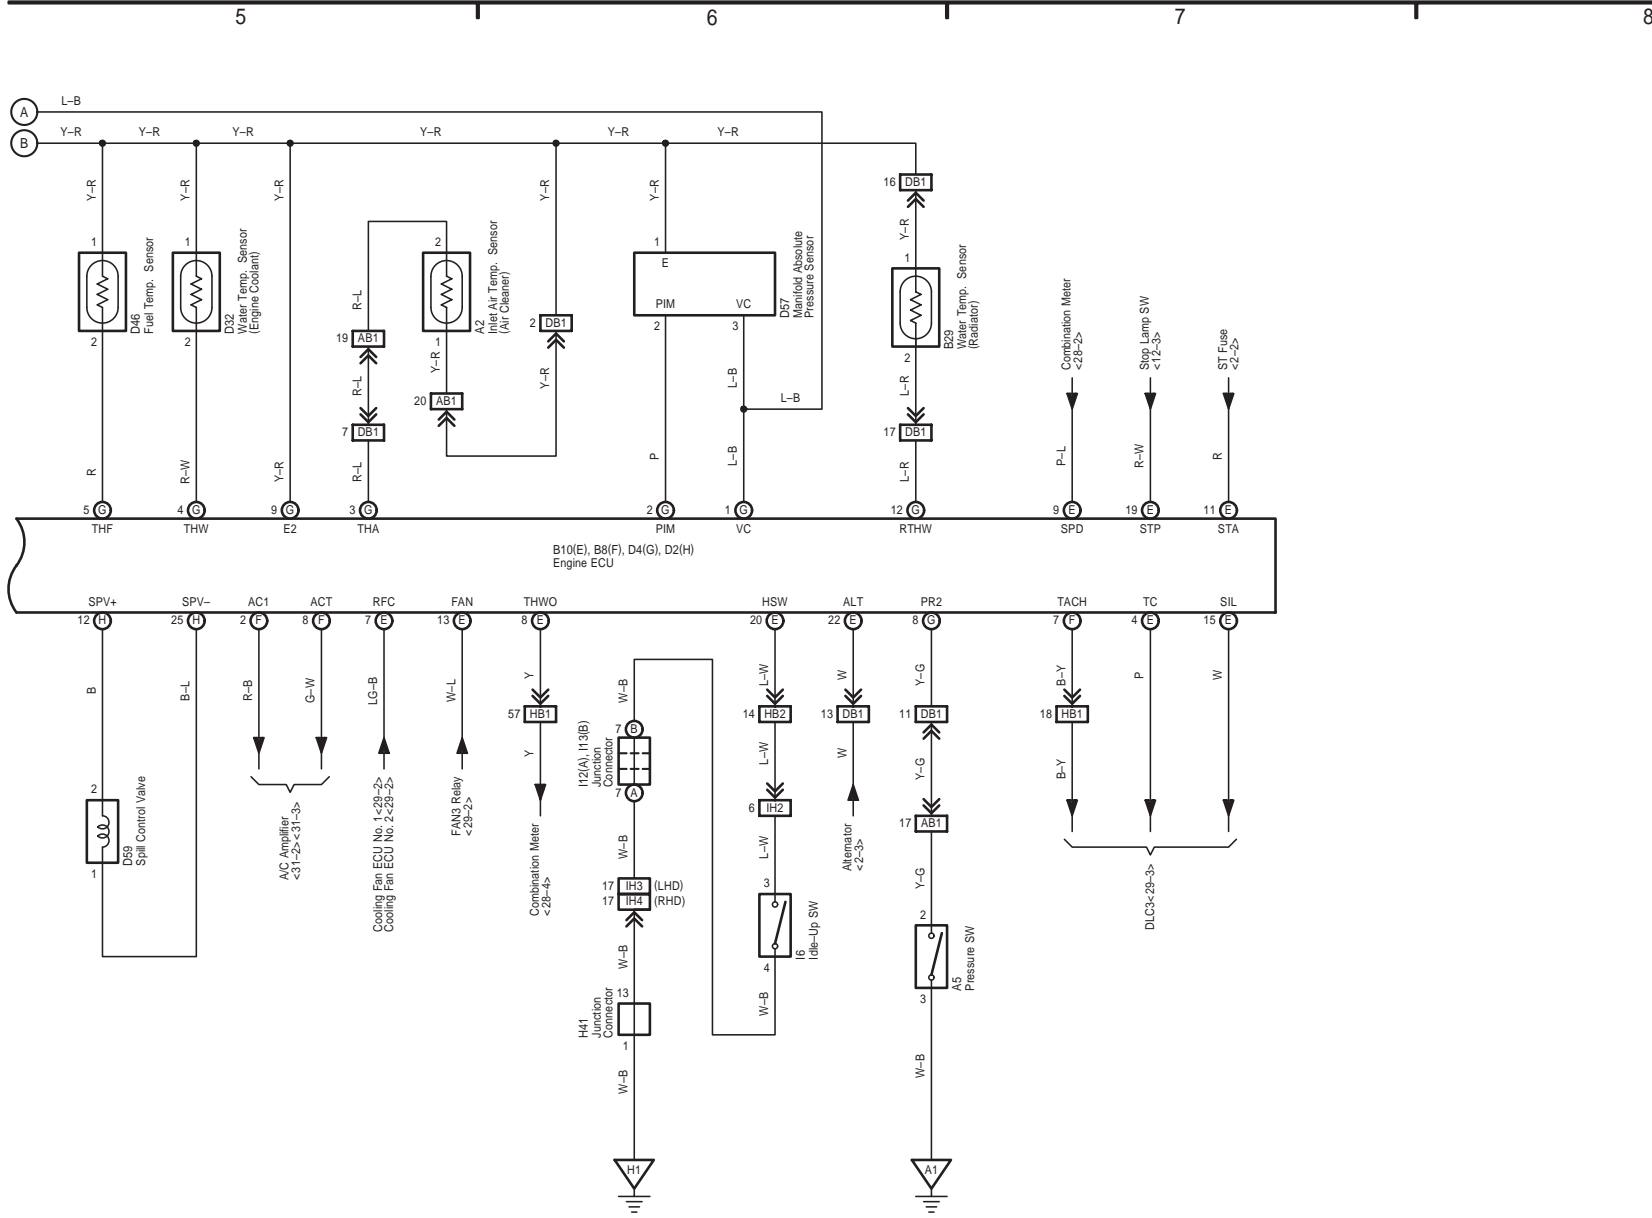

Engine Control (2KD-FTV)

Engine Control (2KD-FTV)

HIACE (EWD622E)

Engine Control (5L-E)

6 HIACE (Cont' d)

Engine Control (5L-E)

HIACE (EWD622E)

ECT and A/T Indicator (2TR-FE)