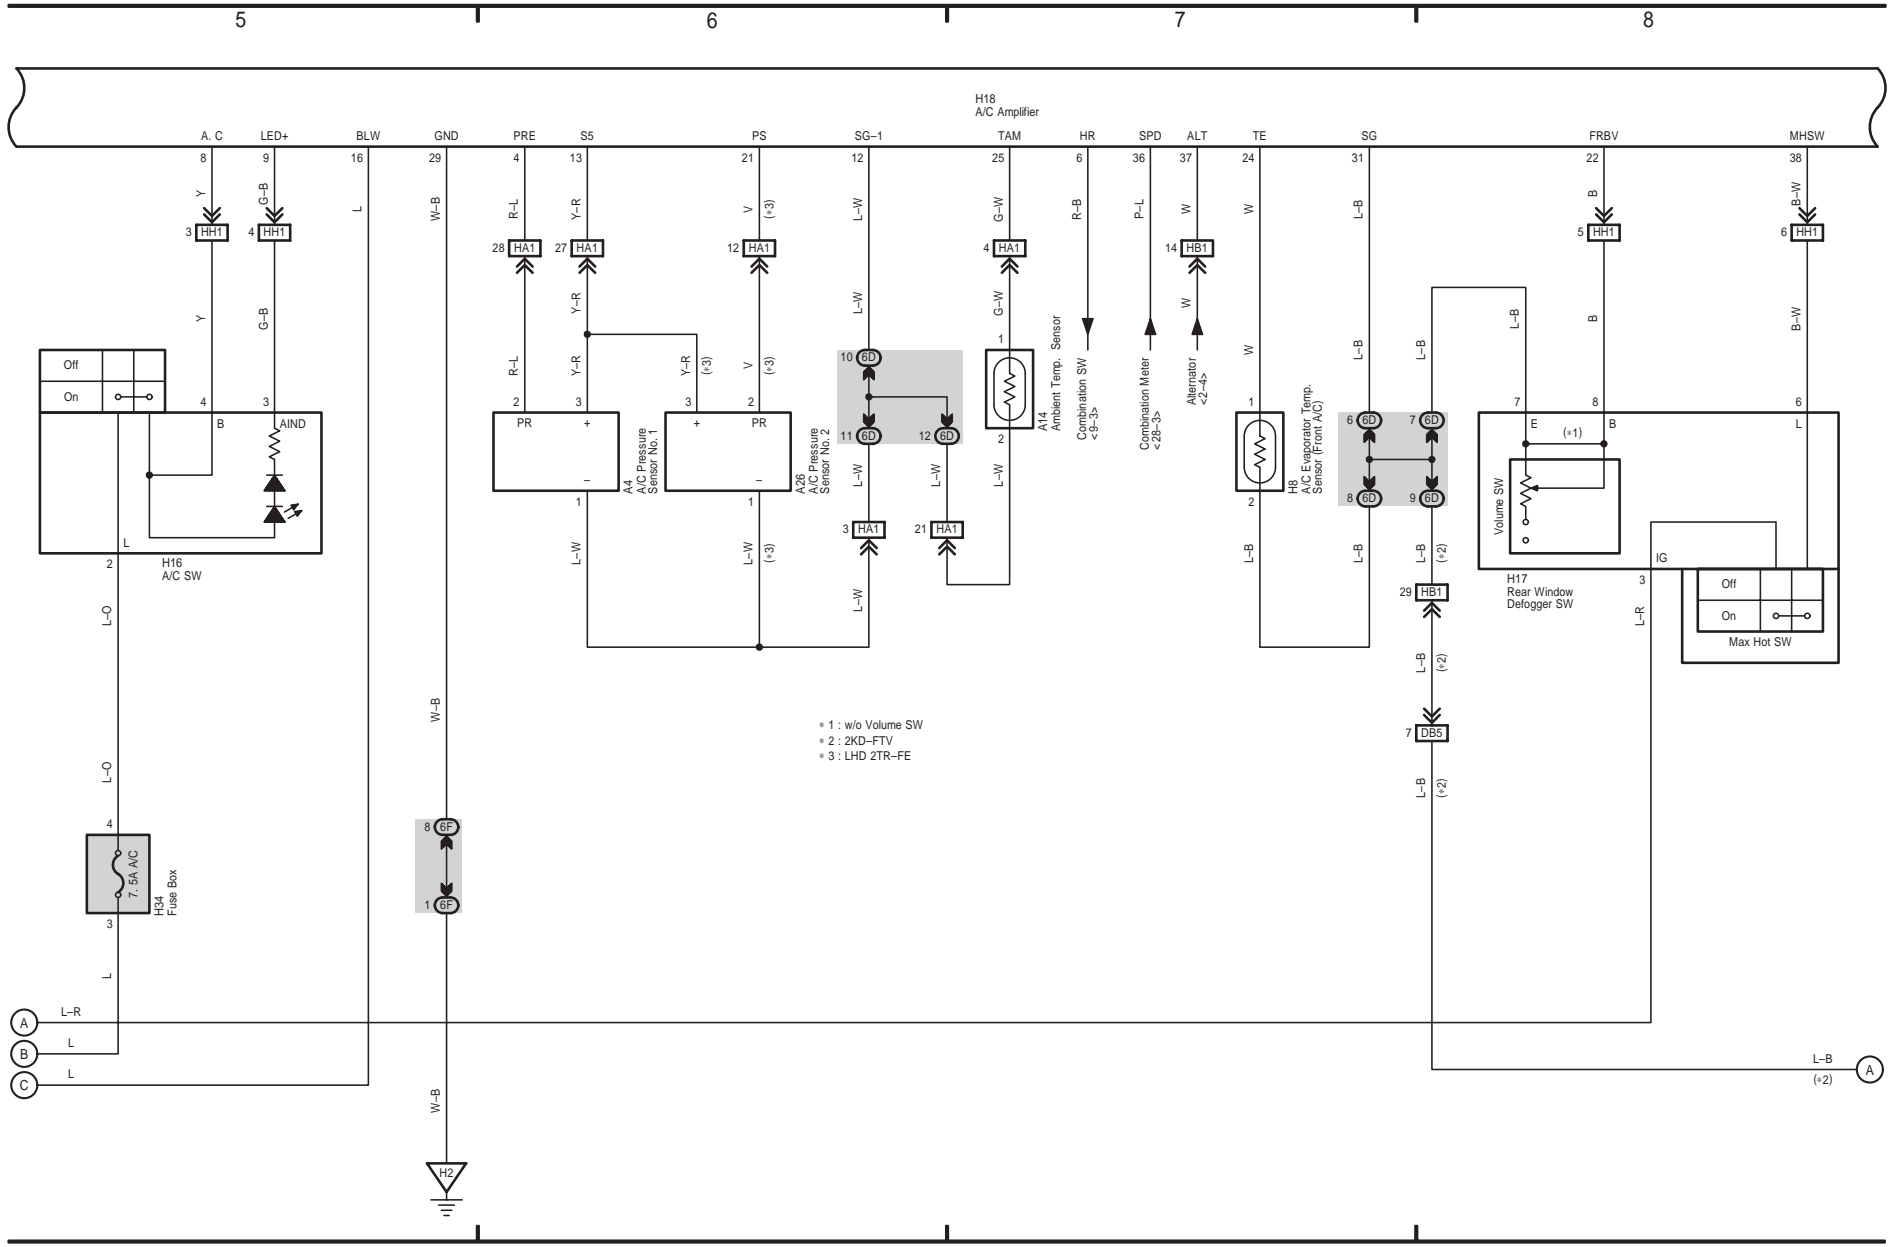

Combination Meter and Clock

- * 1 : 2TR-FE
- * 2 : 2KD-FTV
- * 3 : 5L-E

HIACE (EWVD622E)

Front Air Conditioner (2TR-FE, 2KD-FTV) and PTC Heater (2KD-FTV)

HIACE (EWD622E)

Front Air Conditioner (2TR-FE, 2KD-FTV) and PTC Heater (2KD-FTV)