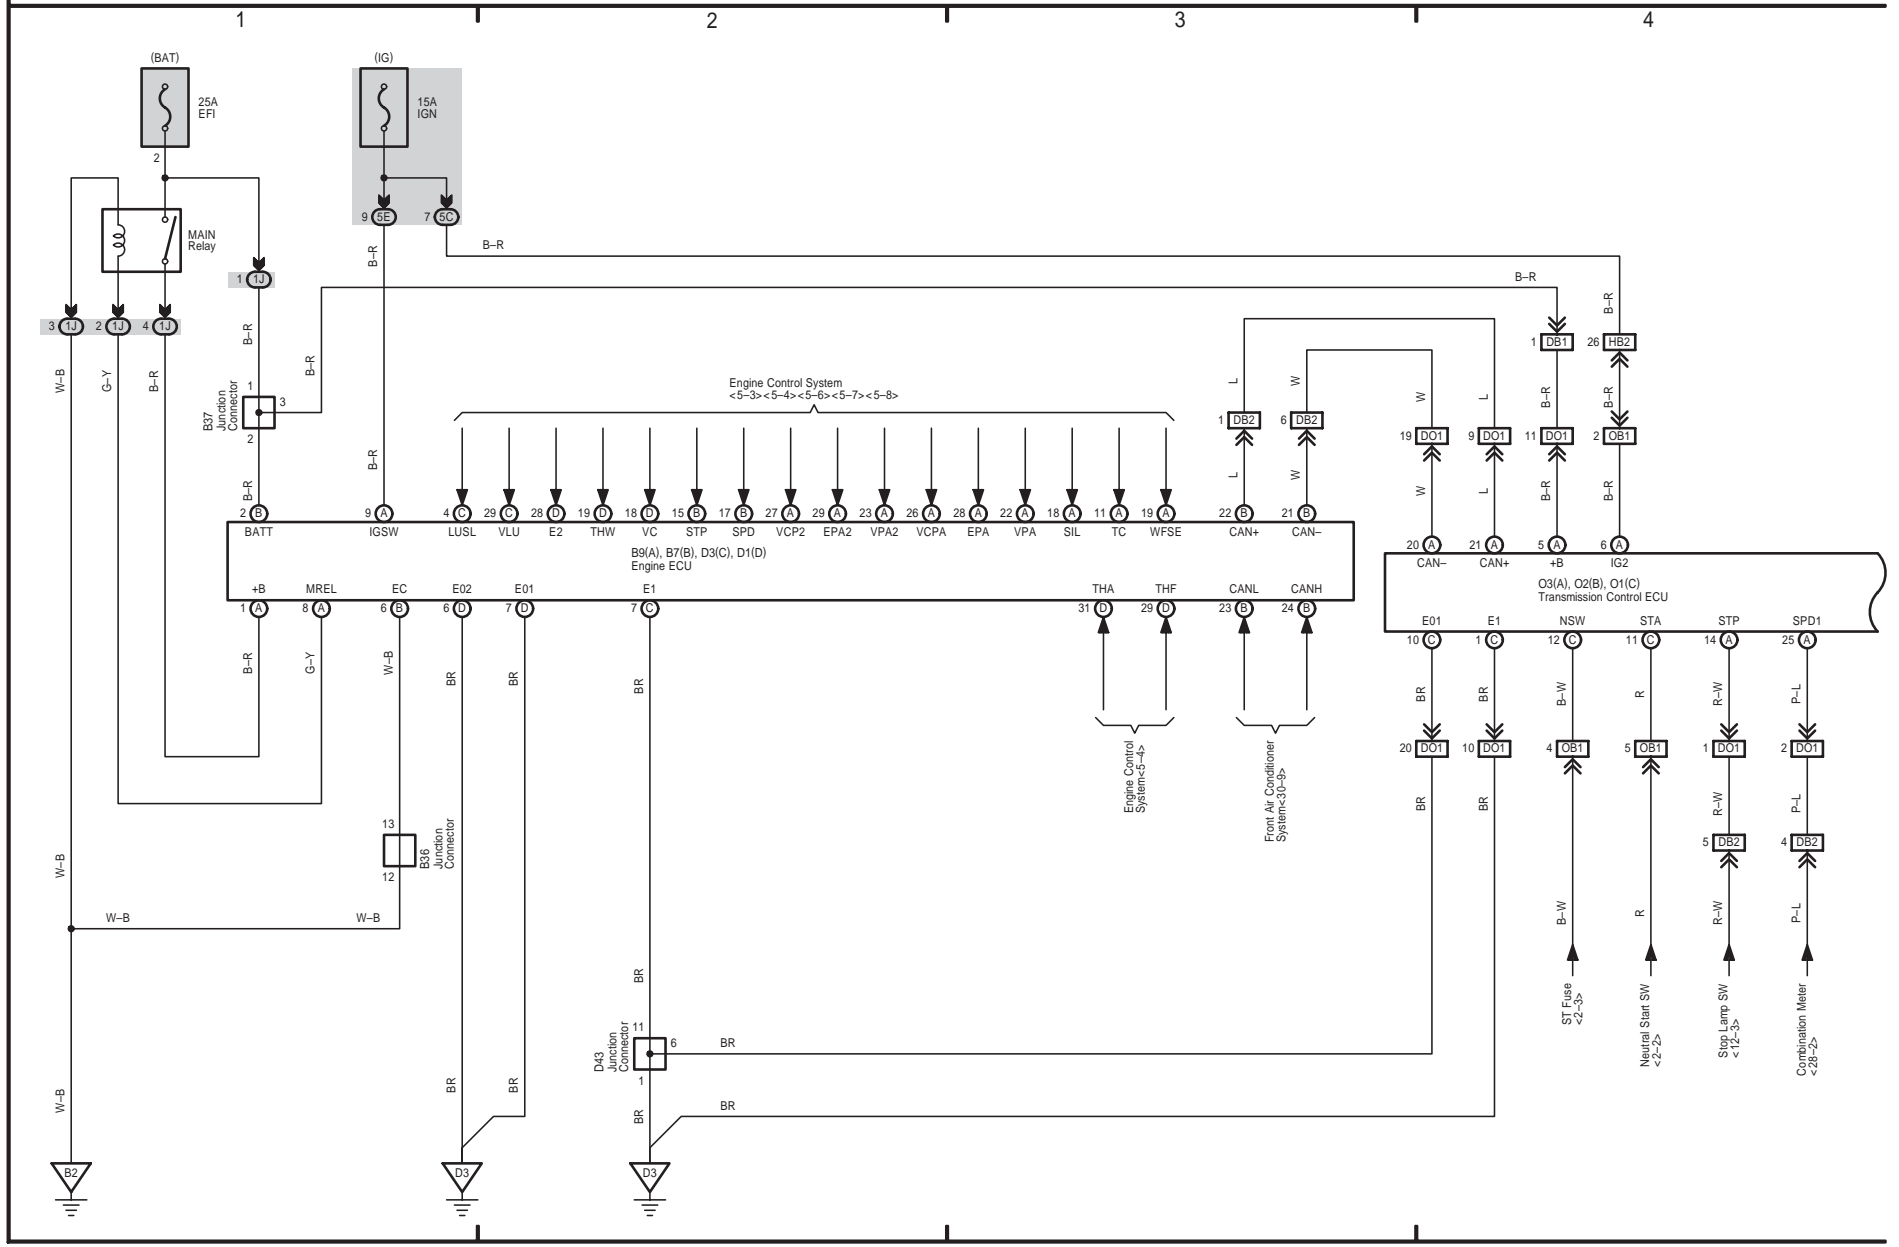

ECT and A/T Indicator (2KD-FTV)