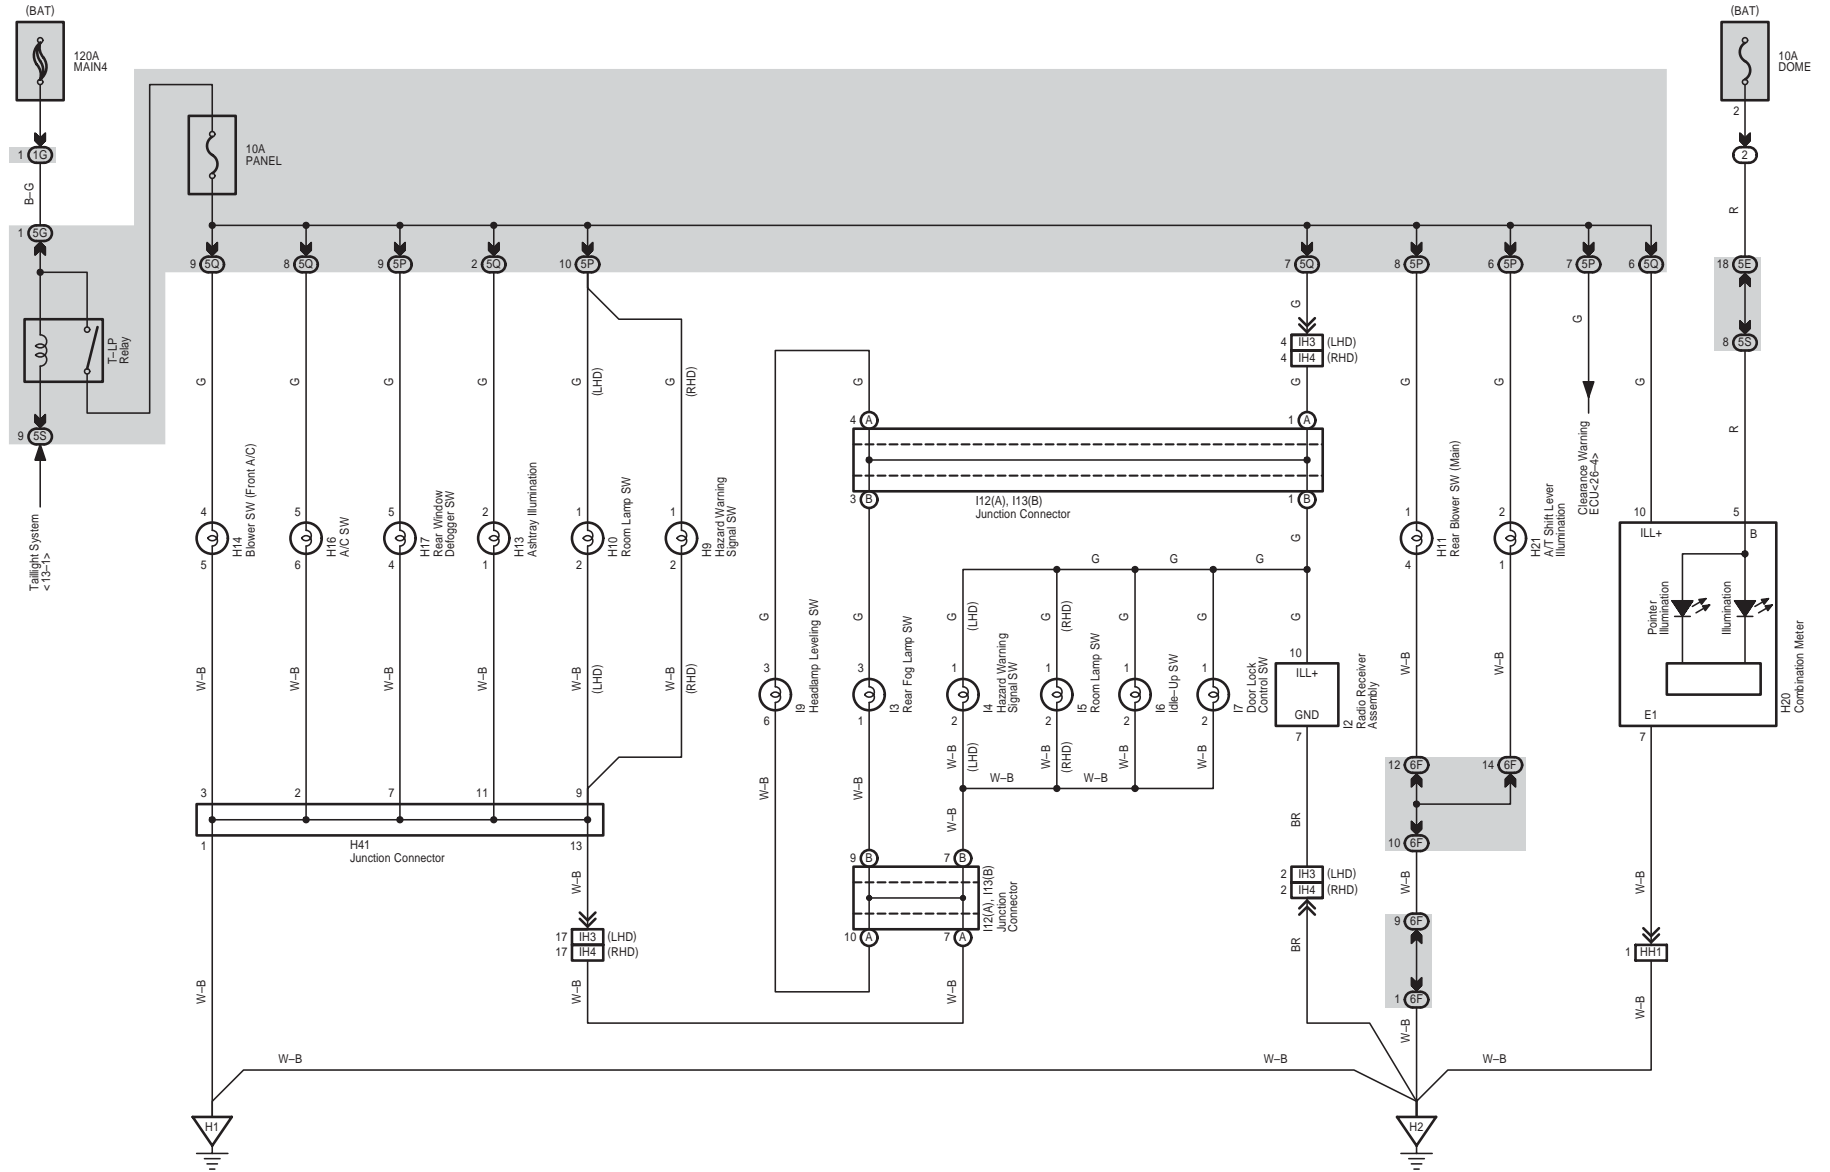

* 1 : Narrow Standard Roof
* 2 : Except #1

HIACE (EWD622E)

11 HIACE

Turn Signal and Hazard Warning Light

13 HIACE

M OVERALL ELECTRICAL WIRING DIAGRAM

Illumination

HIACE (EWVD622E)