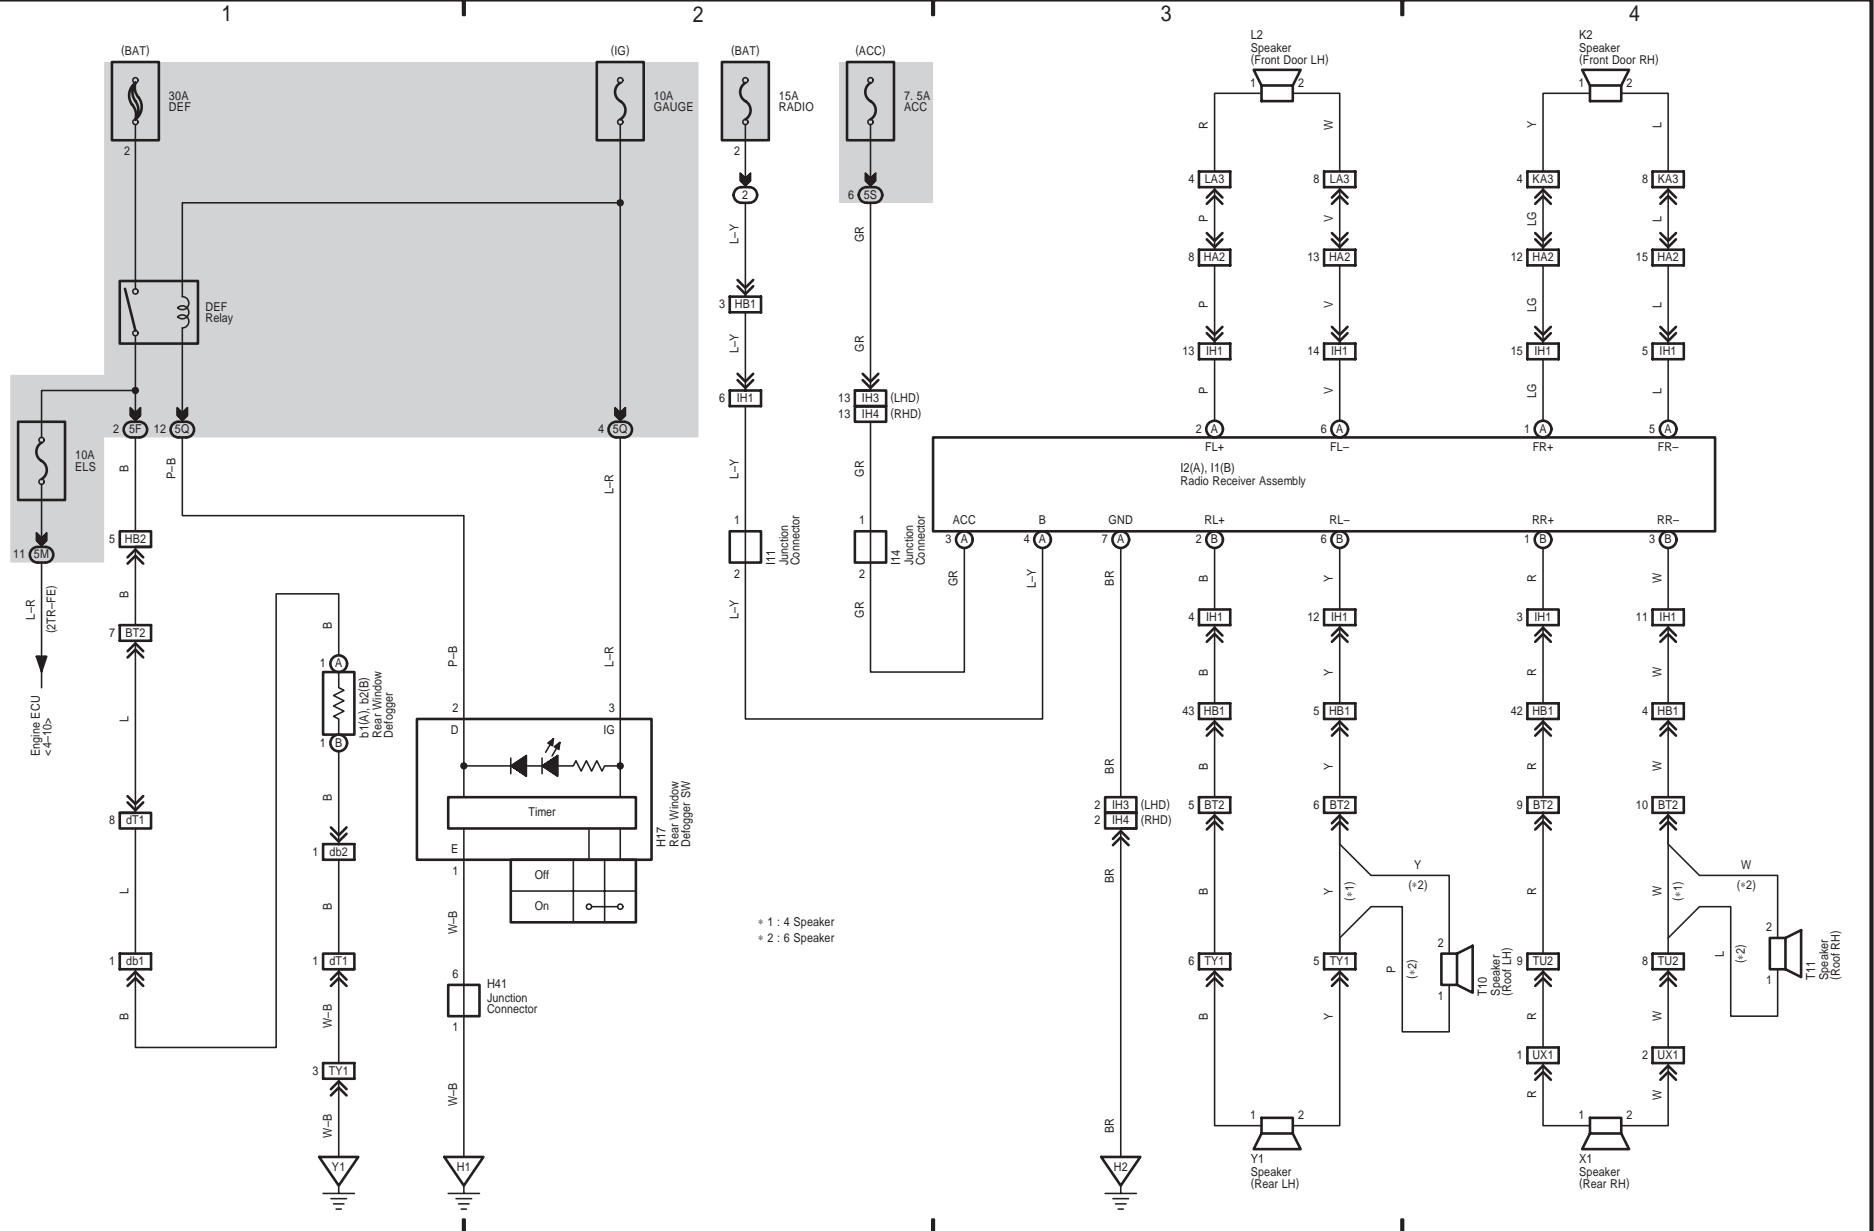

Key Reminder and Light Reminder

Seat Belt Warning

Headlight Beam Level Control

26 HIACE

Rear Window Defogger

Audio System

HIACE (EWD622E)

Combination Meter and Clock